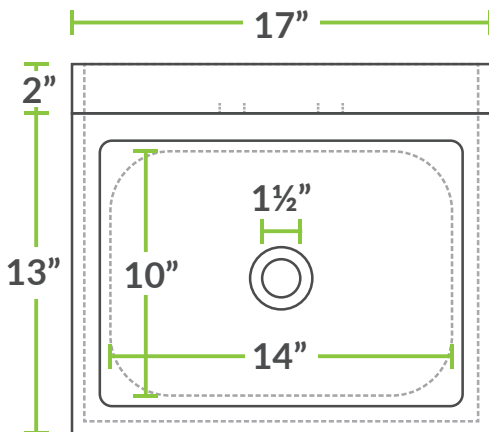

STAINLESS STEEL WALL MOUNTED HAND SINKS

WITH GOOSENECK FAUCETS & SIDE SPLASHES

ITEM #: _____ QUANTITY: _____

PROJECT: _____

APPROVAL: _____

DATE: _____

FEATURES

- 20-gauge type 304 stainless steel
- Single bowl with 1½" IPS drain basket
- Easy-to-install 8" gooseneck faucet included
- Holes punched on 4" centers
- 8" backsplash
- 18-gauge type 304 stainless steel side splashes help prevent contamination

SPECIFICATIONS

ITEM	OVERALL (LEFT TO RIGHT)	OVERALL (FRONT TO BACK)	OVERALL (HEIGHT)	BOWL (LEFT TO RIGHT)	BOWL (FRONT TO BACK)	BOWL DEPTH	SIDE SPLASH
600HS12SP	12"	16"	10"	9"	9"	4"	Left & Right
600HS17SP	17"	15"	13½"	14"	10"	5½"	Left & Right

STAINLESS STEEL WALL MOUNTED
HAND SINKS
 WITH GOOSENECK FAUCETS & SIDE SPLASHES

600HS12SP • 12" X 16"

TOP

FRONT

SIDE

600HS17SP • 17" X 15"

TOP

FRONT

SIDE