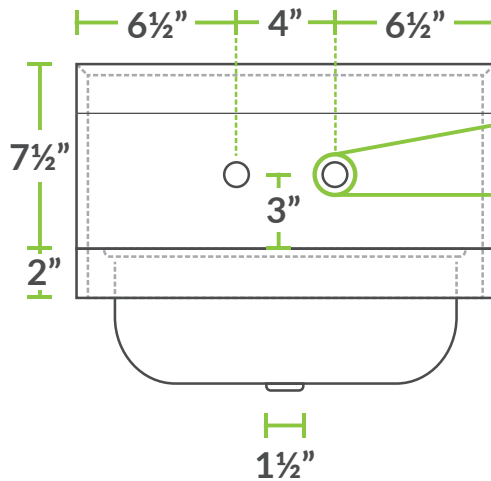

STAINLESS STEEL WALL MOUNTED HAND SINKS

WITH GOOSENECK FAUCETS & SIDE SPLASHES

ITEM #: _____ QUANTITY: _____

PROJECT: _____

APPROVAL: _____

DATE: _____

FEATURES

- 20-gauge type 304 stainless steel
- Single bowl with 1½" IPS drain basket
- Easy-to-install 8" gooseneck faucet included
- Holes punched on 4" centers
- 8" backsplash
- 18-gauge type 304 stainless steel side splashes help prevent contamination

SPECIFICATIONS

ITEM	OVERALL (LEFT TO RIGHT)	OVERALL (FRONT TO BACK)	OVERALL (HEIGHT)	BOWL (LEFT TO RIGHT)	BOWL (FRONT TO BACK)	BOWL DEPTH	SIDE SPLASH
600HS12SP	12"	16"	10"	9"	9"	4"	Left & Right
600HS17SP	17"	15"	13½"	14"	10"	5½"	Left & Right

STAINLESS STEEL WALL MOUNTED
HAND SINKS
 WITH GOOSENECK FAUCETS & SIDE SPLASHES

600HS12SP • 12" X 16"

TOP

FRONT

SIDE

600HS17SP • 17" X 15"

TOP

FRONT

SIDE