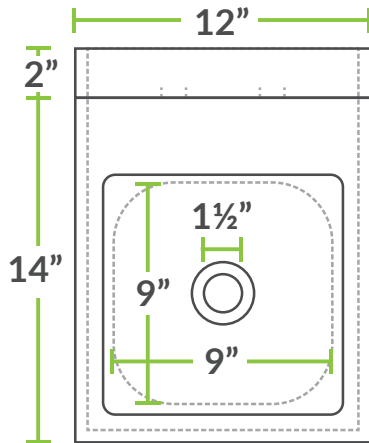

STAINLESS STEEL WALL MOUNTED HAND SINKS

WITH GOOSENECK FAUCETS & SIDE SPLASHES

ITEM #: _____ QUANTITY: _____

PROJECT: _____

APPROVAL: _____

DATE: _____

FEATURES

- 20-gauge type 304 stainless steel
- Single bowl with 1½" IPS drain basket
- Easy-to-install 8" gooseneck faucet included
- Holes punched on 4" centers
- 8" backsplash
- 18-gauge type 304 stainless steel side splashes help prevent contamination

SPECIFICATIONS

ITEM	OVERALL (LEFT TO RIGHT)	OVERALL (FRONT TO BACK)	OVERALL (HEIGHT)	BOWL (LEFT TO RIGHT)	BOWL (FRONT TO BACK)	BOWL DEPTH	SIDE SPLASH
600HS12SP	12"	16"	10"	9"	9"	4"	Left & Right
600HS17SP	17"	15"	13½"	14"	10"	5½"	Left & Right

STAINLESS STEEL WALL MOUNTED
HAND SINKS
 WITH GOOSENECK FAUCETS & SIDE SPLASHES

600HS12SP • 12" X 16"

TOP

FRONT

SIDE

600HS17SP • 17" X 15"

TOP

FRONT