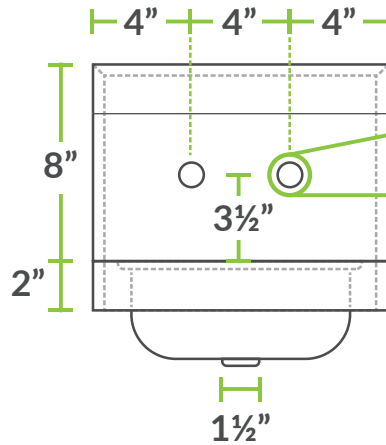

SPECIFICATIONS

ITEM	OVERALL (LEFT TO RIGHT)	OVERALL (FRONT TO BACK)	OVERALL (HEIGHT)	BOWL (LEFT TO RIGHT)	BOWL (FRONT TO BACK)	BOWL DEPTH	SIDE SPLASH
600HS12SP	12"	16"	10"	9"	9"	4"	Left & Right
600HS17SP	17"	15"	13½"	14"	10"	5½"	Left & Right

STAINLESS STEEL WALL MOUNTED
HAND SINKS
 WITH GOOSENECK FAUCETS & SIDE SPLASHES

600HS12SP • 12" X 16"

TOP

FRONT

SIDE

600HS17SP • 17" X 15"

TOP

FRONT

SIDE