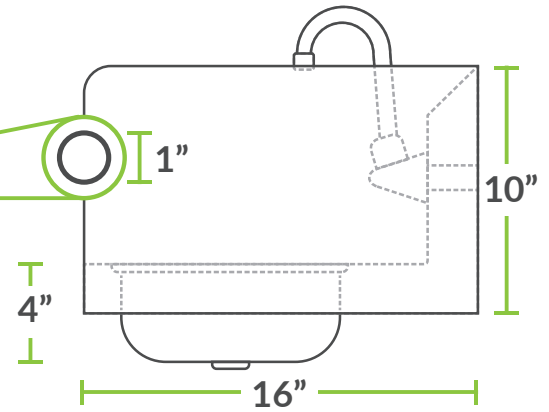

STAINLESS STEEL WALL MOUNTED HAND SINKS

WITH GOOSENECK FAUCETS & SIDE SPLASHES

ITEM #: _____ QUANTITY: _____

PROJECT: _____

APPROVAL: _____

DATE: _____

FEATURES

- 20-gauge type 304 stainless steel
- Single bowl with 1½" IPS drain basket
- Easy-to-install 8" gooseneck faucet included
- Holes punched on 4" centers
- 8" backsplash
- 18-gauge type 304 stainless steel side splashes help prevent contamination

SPECIFICATIONS

ITEM	OVERALL (LEFT TO RIGHT)	OVERALL (FRONT TO BACK)	OVERALL (HEIGHT)	BOWL (LEFT TO RIGHT)	BOWL (FRONT TO BACK)	BOWL DEPTH	SIDE SPLASH
600HS12SP	12"	16"	10"	9"	9"	4"	Left & Right
600HS17SP	17"	15"	13½"	14"	10"	5½"	Left & Right

STAINLESS STEEL WALL MOUNTED
HAND SINKS
 WITH GOOSENECK FAUCETS & SIDE SPLASHES

600HS12SP • 12" X 16"

TOP

FRONT

SIDE

600HS17SP • 17" X 15"

TOP

FRONT

SIDE