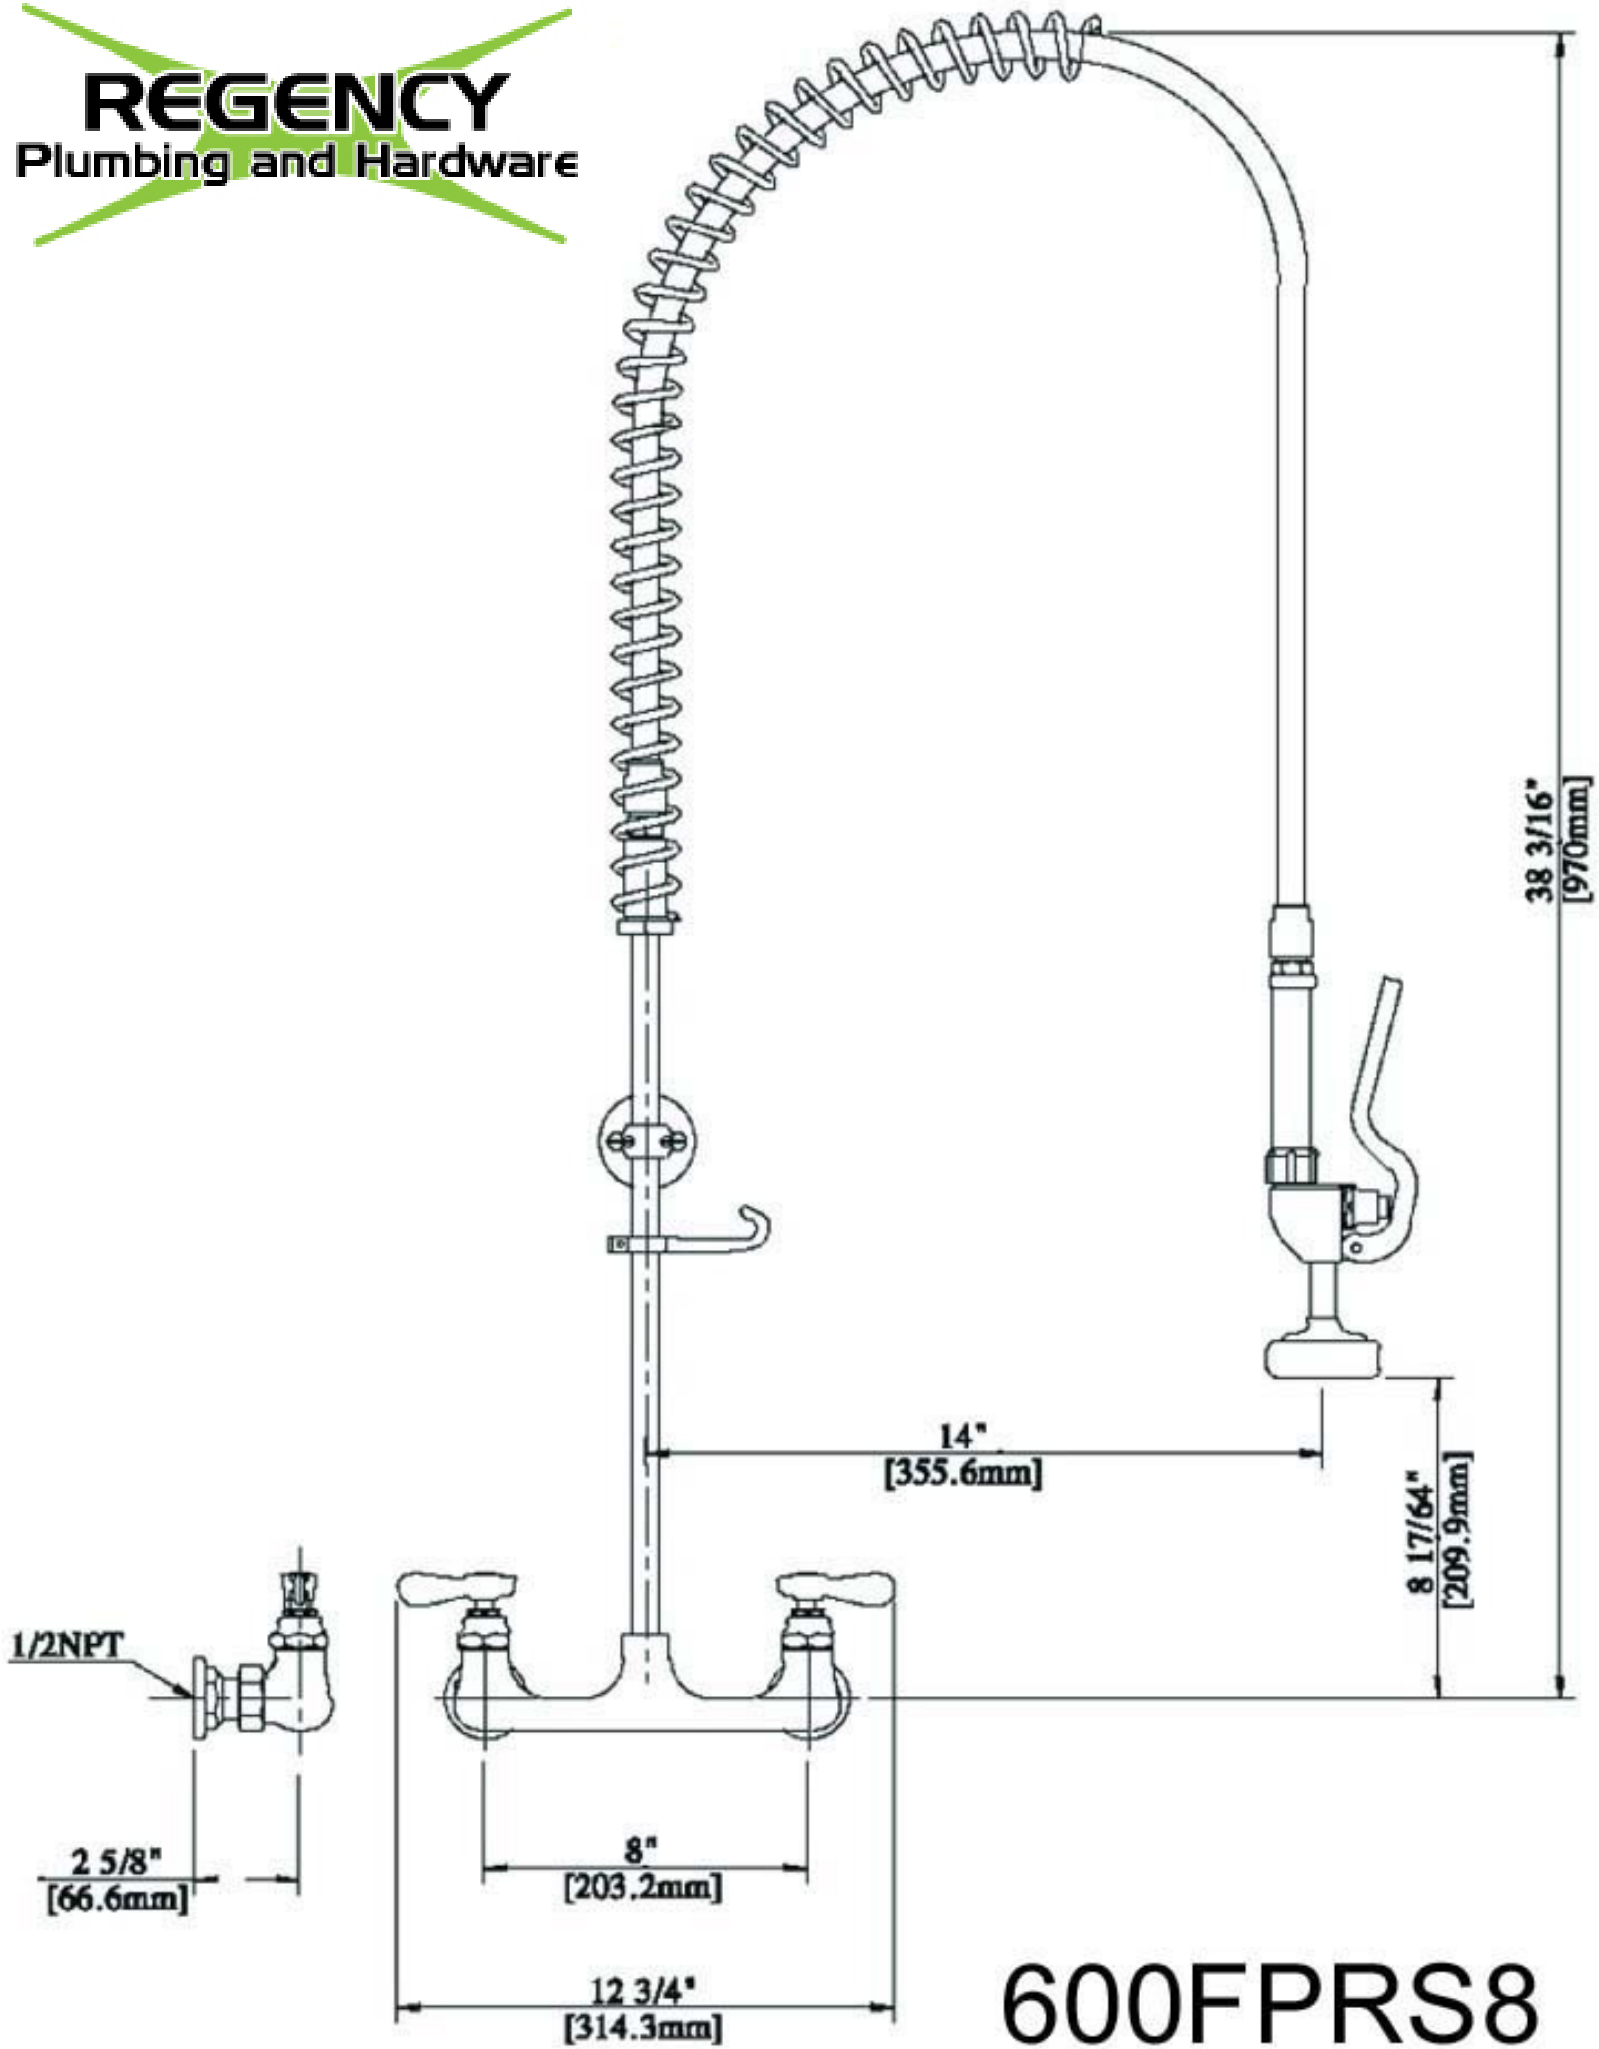

REGENCY

Plumbing and Hardware

600FPRS8