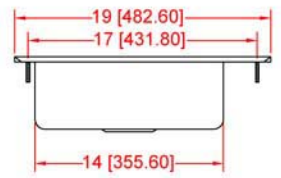

Drop In Sink ,16GA.304S/S top
 18GA.304S/S(6% nickel) bowl
 One Compartment (10"X14"X5")
 Mounting Brackets, Faucet and 3.5" drain basket included
 Carton box packing

600DI110145