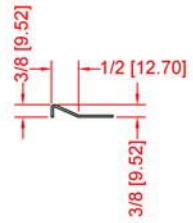

Drop In Sink ,16GA.304S/S top
 18GA.304S/S(6% nickel) bowl
 One Compartment (10"X14"X5")
 Mounting Brackets, Faucet and 3.5" drain basket included
 Carton box packing

600DI110145