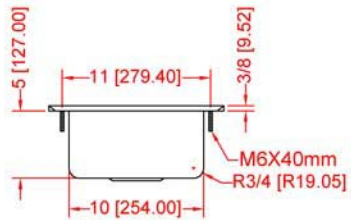

Drop In Sink ,16GA.304S/S top
 18GA.304S/S(6% nickel) bowl
 One Compartment (10"X14"X5")
 Mounting Brackets, Faucet and 3.5" drain basket included
 Carton box packing

600DI110145