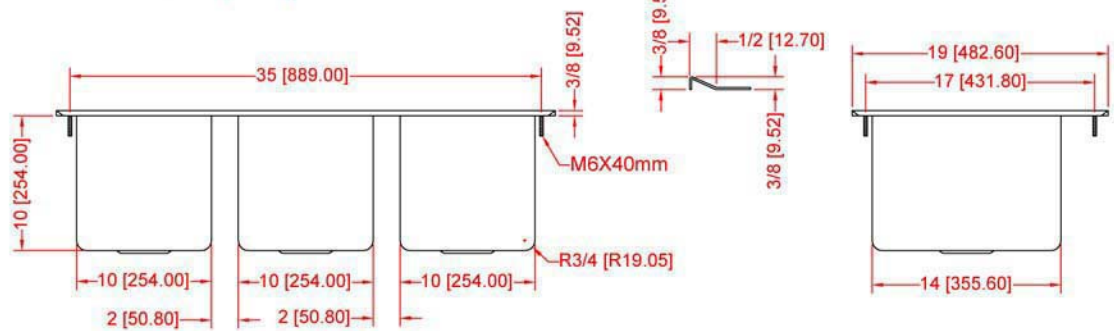

Drop In Sink ,16GA.304S/S top
 18GA.304S/S(6% nickel) bowl
 Three Compartment (10"X14"X10")
 Mounting Brackets, FD-4-10 and 3.5" drain basket included
 Overall size:19"X37"X10", carton box packing

600DI3101410