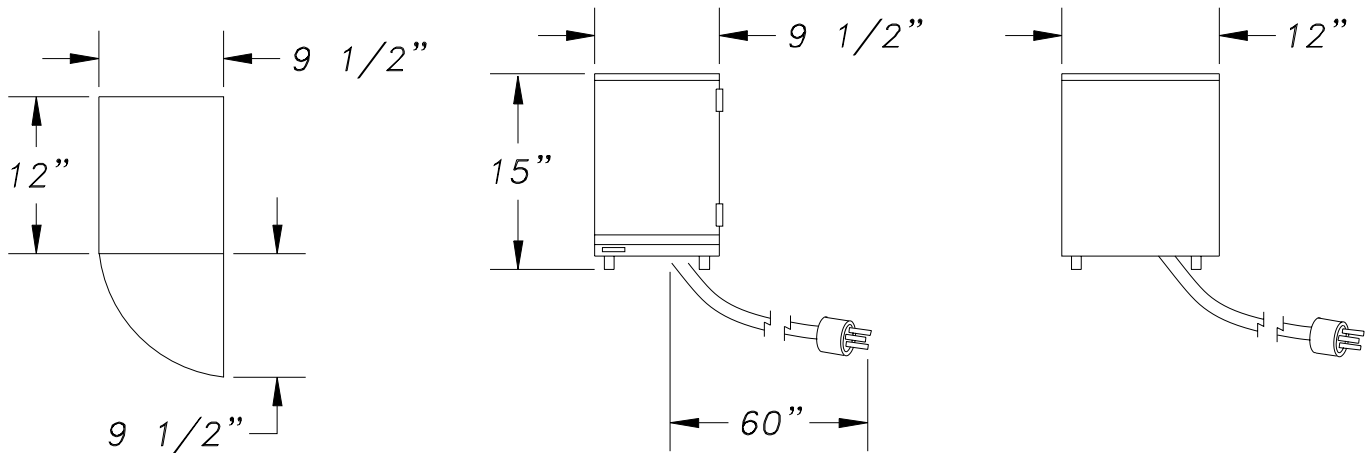

Item No. _____

Model Number: 5582

Description

MINI CHEESE DISPLAY CASE

This portion pak cheese merchandiser uses just 9 1/2"W x 12 1/2"D – a very small "footprint." Holds 36 cups on slanted self-feeding racks. Approximately, a 50 minute warm-up. High limit thermostat reduces heat to a "holding pattern" when Cheese is warm enough. 14" high.

Model Number: 5582

Width: 9.50
Length: 12.25
Height: 15.18
Weight: 22

Pkg Width: 11.00
Pkg Length: 14.00
Pkg Height: 17.00
Pkg Weight: 24.00
CU/FT: 1.52

Voltage: 120
AMPS: 4.5
Wattage: 540

Hertz: 60
Receptacle: 5-15R
Plug Type: 5-15P