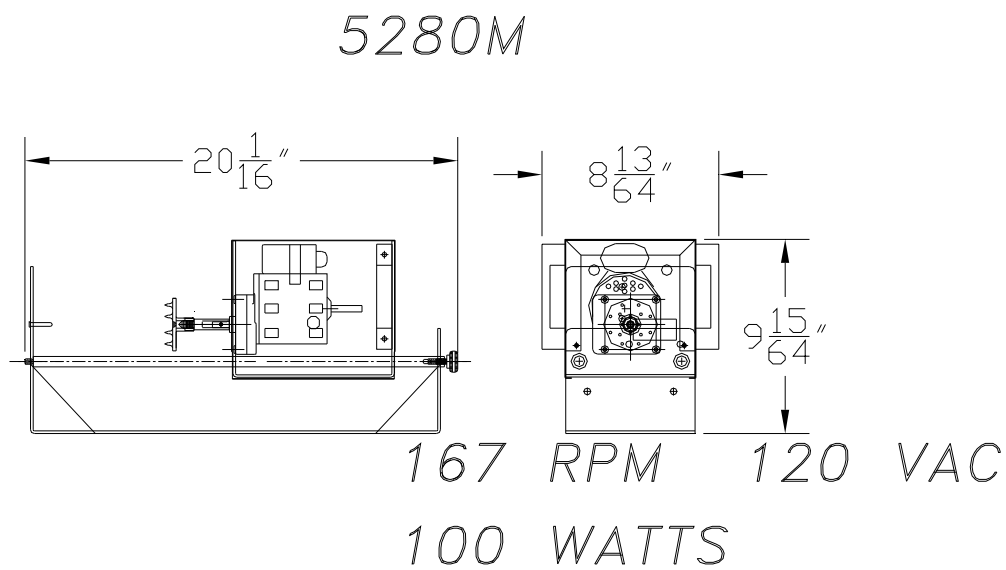

MANUAL FOOD SLICER 5280 AND ELECTRIC FOOD SLICER 5280M

Features:

- STRAINLESS STEEL CONSTRUCTION
- EACH COMES WITH (3) SLICING BLADED AND (2) SHREDDING BLADES
- CAN BE TAKEN APART EASILY N (SOAP AND WATER AND SAINLESS STEEL CLEANER ONLY)