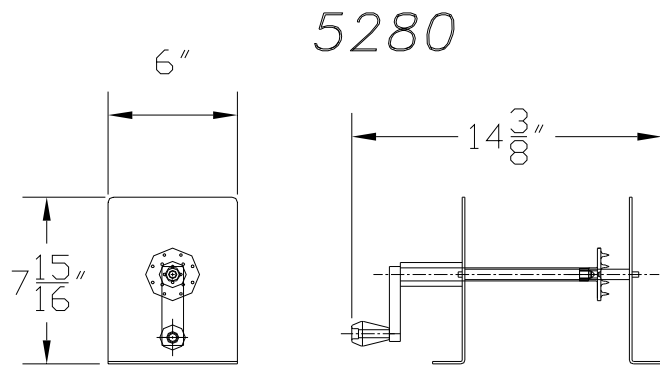

MANUAL FOOD SLICER 5280 AND ELECTRIC FOOD SLICER 5280M

Features:

- STRAINLESS STEEL CONSTRUCTION
- EACH COMES WITH (3) SLICING BLADED AND (2) SHREDDING BLADES
- CAN BE TAKEN APART EASILY N (SOAP AND WATER AND SAINLESS STEEL CLEANER ONLY)