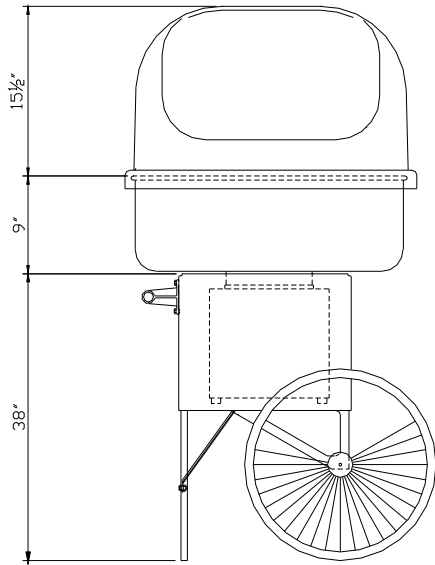

Model 3149 Pinki Floss Cart

Features:

- Powder Coated Pink, Welded Steel Cart
- Shown with Model 3943 Double Bubble PETG Guard
- Graphics are "COTTON CANDY" (Candy Floss Shown)

Gold Medal Products Co.

10700 Medallion Drive