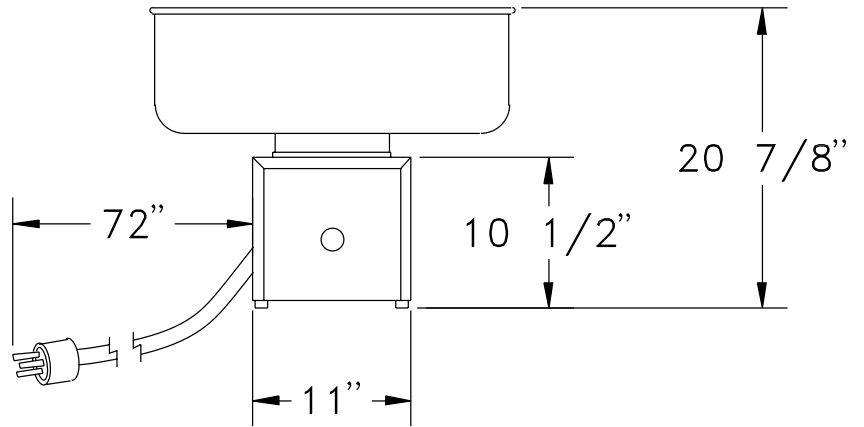

Item No. _____

Model Number: 3016

Description

MEGA FLOSS W/FLOSS PAN

If there is a way to improve Cotton Candy machine performance, Gold Medal will discover that way. Now the high performance of the Tornado and the reliability and versatility of the Econo Floss are combined into a 7" diameter single band/ribbon Cotton Candy machine!

You need the full 25" I.D. Floss Bowl to catch the full production of this high performer. On 120 volts, draws about 10.5 amps, running load! Plugs in almost anyplace.

Gold Medal Products Co.

10700 Medallion Drive
Cincinnati, Ohio 45241-4807
E-Mail goldme19@eos.net
Web Site gmpopcorn.com

Phone: (513) 769-7676
(800) 543-0862
Fax: (513) 769-8500
Toll Free Fax (800) 542-1496

Model Number: 3016

Width: 26.00
Length: 26.00
Height: 20.00
Weight: 30

Pkg Width: 14.00
Pkg Length: 14.00
Pkg Height: 20.00
Pkg Weight: 36.00
CU/FT: 2.27

Voltage: 120
AMPS: 24
Wattage: 1440

Hertz: 60
Receptacle: 5-15R
Plug Type: 5-15P

Model Variations

Gold Medal Products Co.

10700 Medallion Drive
Cincinnati, Ohio 45241-4807
E-Mail goldme19@eos.net
Web Site gmpopcorn.com