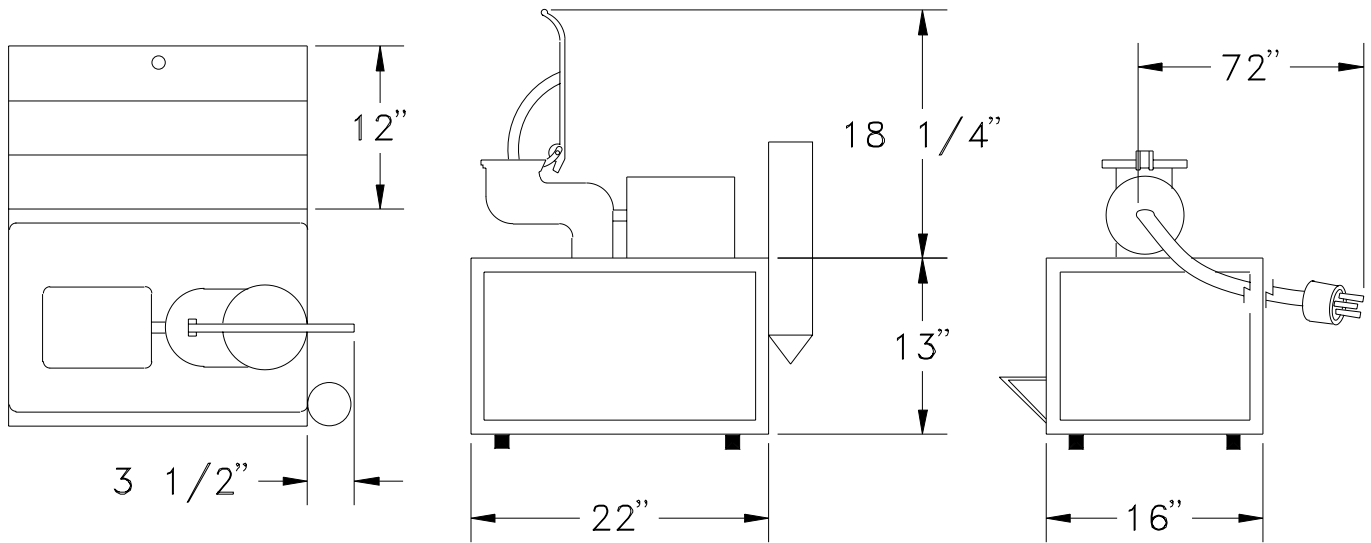

Item No. _____

Model Number: 1003

Description

SNOKONETTE ICE SHAVER

The Sno-Konette is the "Granddaddy" of complete Sno-Kone machines. Shown above is the fourth generation version of the ones Gold Medal introduced in 1949. Simply lift the pusher handle (shown in the Shavette on page 46), scoop virtually any size chunk or cube of ice into the tubular hopper, close the lid and turn on the motor.

Model Number: 1003

Width: 22.00
Length: 16.00
Height: 39.50
Weight: 62

Pkg Width: 23.00
Pkg Length: 17.00
Pkg Height: 32.00
Pkg Weight: 84.00
CU/FT: 7.24

Voltage: 110
AMPS: 6.8
Wattage: 800

Hertz: 60
Receptacle: 5-15R
Plug Type: 5-15P