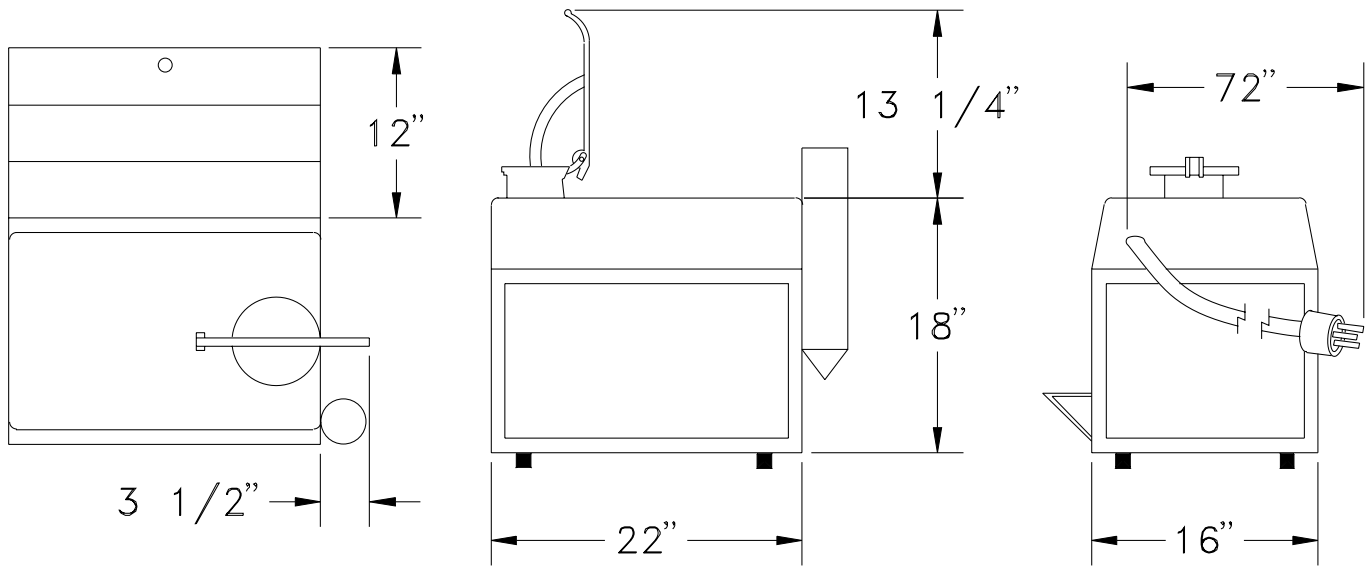

Item No. \_\_\_\_\_

**Model Number:** 1002

**Description**

**DLX SNOKONETTE ICE SHAVER**

The Deluxe Sno-Konette is the shaver of choice for operator safety! Attractive dome with additional sign helps build Sno-Kone sales faster! Accessories included are Sno-Kone Dipper, 6 oz. Cup Dispenser and Ice Scoop.

Model Number: 1002

Width: 22.00  
Length: 16.00  
Height: 39.50  
Weight: 62

Pkg Width: 23.00  
Pkg Length: 17.00  
Pkg Height: 32.00  
Pkg Weight: 87.00  
CU/FT: 7.24

Voltage: 120  
AMPS: 6.8  
Wattage: 770