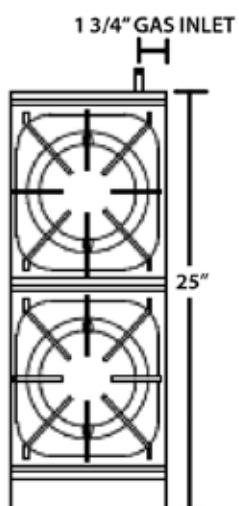

Options & Accessories:

- Stainless steel stands
- Casters (front two are locking)
- Quick disconnect and flexible gas hose

Certifications

Hot Plates

PRODUCT SPECIFICATIONS

Construction:

Heavy gauge steel construction. Stainless front, sides and landing ledge.

Gas:

Manifold pressure 5.0" W.C. natural gas. 10.0" W.C. propane gas. Manifold size 3/4"
Shipped with orifice kit for field conversion.

CPG-HP-2-12C: 12"W, 2 Burners, 60,000 BTU
CPG-HP-4-24C: 24"W, 4 Burners, 120,000 BTU
CPG-HP-6-36C: 36"W, 6 Burners, 180,000 BTU