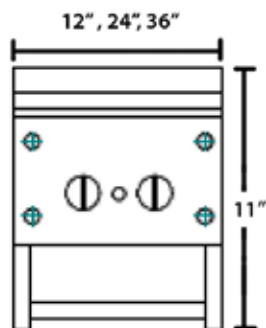

Options & Accessories:

- Stainless steel stands
- Casters (front two are locking)
- Quick disconnect and flexible gas hose

Certifications

Hot Plates

PRODUCT SPECIFICATIONS

Construction:

Heavy gauge steel construction. Stainless front, sides and landing ledge.

Gas:

Manifold pressure 5.0" W.C. natural gas. 10.0" W.C. propane gas. Manifold size 3/4"
Shipped with orifice kit for field conversion.

CPG-HP-2-12C: 12"W, 2 Burners, 60,000 BTU
CPG-HP-4-24C: 24"W, 4 Burners, 120,000 BTU
CPG-HP-6-36C: 36"W, 6 Burners, 180,000 BTU