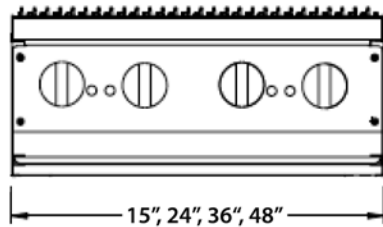

Charbroilers - Lava Rock

CPG-EB-36C

Options & Accessories:

- Stainless steel stands
- Casters (front two are locking)
- Quick disconnect and flexible gas hose

Certifications

Lava Rock Broiler

- Stainless steel front and sides with removable stainless steel can and stainless steel burner and pilot shield
- 38,000 BTU/hr "H" type burners are uniquely located for high performance cooking on entire broiler surface
- Top grates can be used in flat or sloped position
- Lava Rock distributes heat evenly
- Porous pumice Lava Rock is self-cleaning
- Full width, removable crumb tray collects debris
- Body structure double walled to conserve energy
- Sectioned heavy-duty cast iron top grates remove easily
- Removable front stainless steel grease can
- Heavy cast iron 8" x 15" waffle style lower grates support Lava Rock and promote proper air flow
- Available in 15", 24", 36", and 48" models
- Shipped with L.P. orifice kit for field conversion
- One year parts and labor warranty

Heavy-Duty Lava Rock Broiler

The 38,000 BTU/hr "H" type burner is uniquely located for high performance cooking on entire broiling surface. Top grates may be adjusted to flat or sloped positions. The slanted broiler surface offers different cooking temperatures for broiling various meats at the same time. The sloped broiler surface also allows fat to flow into the stainless steel grease can, reducing flare-up.

Charbroilers - Lava Rock

PRODUCT SPECIFICATIONS

Construction:

CPG Broilers are made of heavy gauge steel with a chassis that is fully insulated to conserve energy.

Gas:

Manifold pressure 5.0" W.C. natural gas. 10.0" W.C. propane gas. Manifold size 3/4".
Shipped with orifice kit for field conversion.