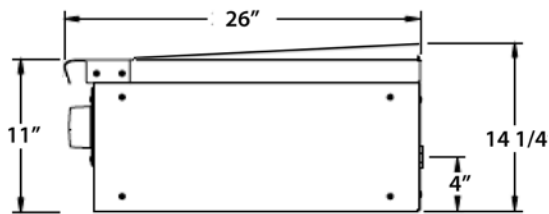

Charbroilers - Lava Rock

CPG-EB-36C

Options & Accessories:

- Stainless steel stands
- Casters (front two are locking)
- Quick disconnect and flexible gas hose

Certifications

Lava Rock Broiler

- Stainless steel front and sides with removable stainless steel can and stainless steel burner and pilot shield
- 38,000 BTU/hr "H" type burners are uniquely located for high performance cooking on entire broiler surface
- Top grates can be used in flat or sloped position
- Lava Rock distributes heat evenly
- Porous pumice Lava Rock is self-cleaning
- Full width, removable crumb tray collects debris
- Body structure double walled to conserve energy
- Sectioned heavy-duty cast iron top grates remove easily
- Removable front stainless steel grease can
- Heavy cast iron 8" x 15" waffle style lower grates support Lava Rock and promote proper air flow
- Available in 15", 24", 36", and 48" models
- Shipped with L.P. orifice kit for field conversion
- One year parts and labor warranty

Heavy-Duty Lava Rock Broiler

The 38,000 BTU/hr "H" type burner is uniquely located for high performance cooking on entire broiling surface. Top grates may be adjusted to flat or sloped positions. The slanted broiler surface offers different cooking temperatures for broiling various meats at the same time. The sloped broiler surface also allows fat to flow into the stainless steel grease can, reducing flare-up.

Charbroilers - Lava Rock

PRODUCT SPECIFICATIONS

Construction:

CPG Broilers are made of heavy gauge steel with a chassis that is fully insulated to conserve energy.

Gas:

Manifold pressure 5.0" W.C. natural gas. 10.0" W.C. propane gas. Manifold size 3/4".
Shipped with orifice kit for field conversion.