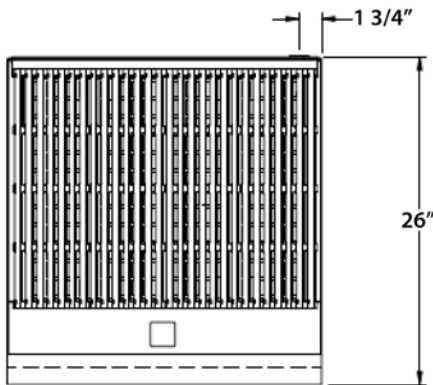

Charbroilers - Lava Rock

CPG-EB-36C

Options & Accessories:

- Stainless steel stands
- Casters (front two are locking)
- Quick disconnect and flexible gas hose

Certifications

Lava Rock Broiler

- Stainless steel front and sides with removable stainless steel can and stainless steel burner and pilot shield
- 38,000 BTU/hr "H" type burners are uniquely located for high performance cooking on entire broiler surface
- Top grates can be used in flat or sloped position
- Lava Rock distributes heat evenly
- Porous pumice Lava Rock is self-cleaning
- Full width, removable crumb tray collects debris
- Body structure double walled to conserve energy
- Sectioned heavy-duty cast iron top grates remove easily
- Removable front stainless steel grease can
- Heavy cast iron 8" x 15" waffle style lower grates support Lava Rock and promote proper air flow
- Available in 15", 24", 36", and 48" models
- Shipped with L.P. orifice kit for field conversion
- One year parts and labor warranty

Heavy-Duty Lava Rock Broiler

The 38,000 BTU/hr "H" type burner is uniquely located for high performance cooking on entire broiling surface. Top grates may be adjusted to flat or sloped positions. The slanted broiler surface offers different cooking temperatures for broiling various meats at the same time. The sloped broiler surface also allows fat to flow into the stainless steel grease can, reducing flare-up.

Charbroilers - Lava Rock

PRODUCT SPECIFICATIONS

Construction:

CPG Broilers are made of heavy gauge steel with a chassis that is fully insulated to conserve energy.

Gas:

Manifold pressure 5.0" W.C. natural gas. 10.0" W.C. propane gas. Manifold size 3/4".
Shipped with orifice kit for field conversion.