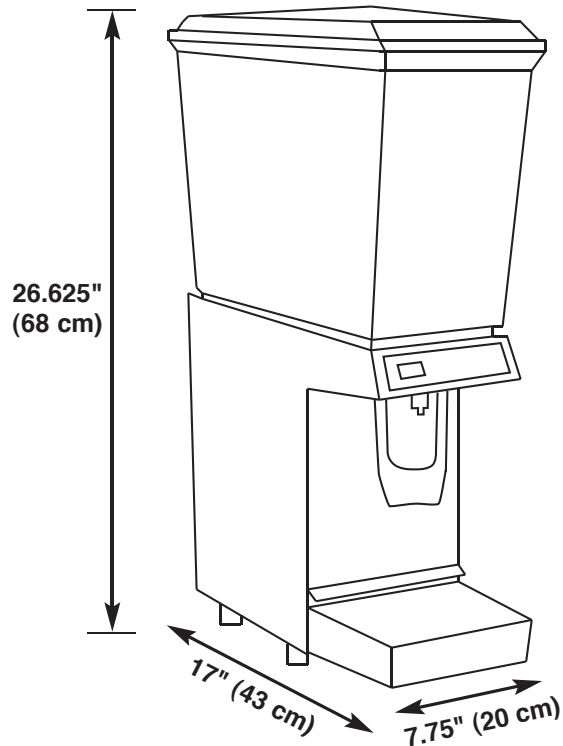

jetspray™
BY CORNELIUS

MODEL JS7
SINGLE FLAVOR
VISUAL DISPLAY DISPENSER

FEATURES:

- Visual display dispensing system promotes impulse sales
- The most compact 5-gallon visual display dispenser available; uses 25% less counter space
- Accommodates jumbo size cups for maximum profits
- Interchangeable 3 (11L) and 5 (19L) gallon bowls mix and match to meet variable product demand
- Unique pinch tube system reliability dispenses all types of beverages, including those with heavy pulp
- Constant recirculation of beverage keeps drinks chilled and fresh
- Sleek, modern design and white cabinetry fit into any foodservice environment
- Easy cleaning and maintenance

CATG8619-0708

JUICE

PART NUMBER	DESCRIPTION
A8701	Cold Beverage Dispenser JS7, Visual Single Bowl, 5 Gallon Spray Type, 115V / 60Hz

TECHNICAL SPECIFICATIONS:

CABINETRY..... White plastic and stainless steel

BEVERAGE BOWL & COVER Transparent, virtually unbreakable LEXAN® resin, with U.S. gallon and liter markings

BEVERAGE CAPACITY 5 gal (19 L)

CUP CLEARANCE..... 9"

REFRIGERATION..... JetSpray 1/6 HP hermetically sealed system R134a