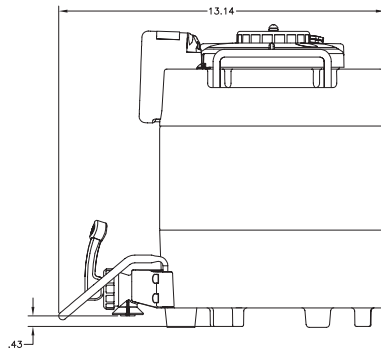

1 Gal TF Digital Baseless Server