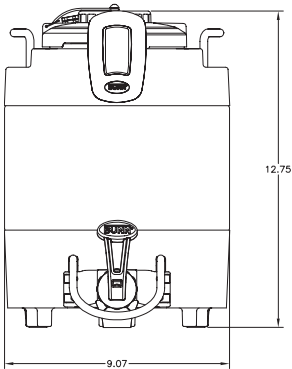

Dimensions & Specifications

Model	Product #	Volts	Amps	Total Watts	Holding Capacity	Cubic Measure	Shipping Weight	Cord Attached
TF Server, 1 Gal digital (without base)	39500.0054	n/a	n/a	n/a	1 gallon	2.8 ft³	13 lbs.	No
TF Server, 1 Gal digital (without base)*	39500.0055	n/a	n/a	n/a	1 gallon	2.8 ft³	13 lbs.	No
TF Server, 1.5 Gal digital (without base)	39550.0054	n/a	n/a	n/a	1.5 gallons	2.8 ft³	14 lbs.	No
TF Server, 1.5 Gal digital (without base)*	39550.0055	n/a	n/a	n/a	1.5 gallons	2.8 ft³	14 lbs.	No

* Model has black finish.

1 Gal TF Digital Baseless Server