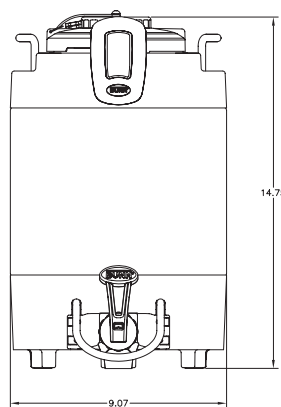

1.5 Gal TF Digital Baseless Server