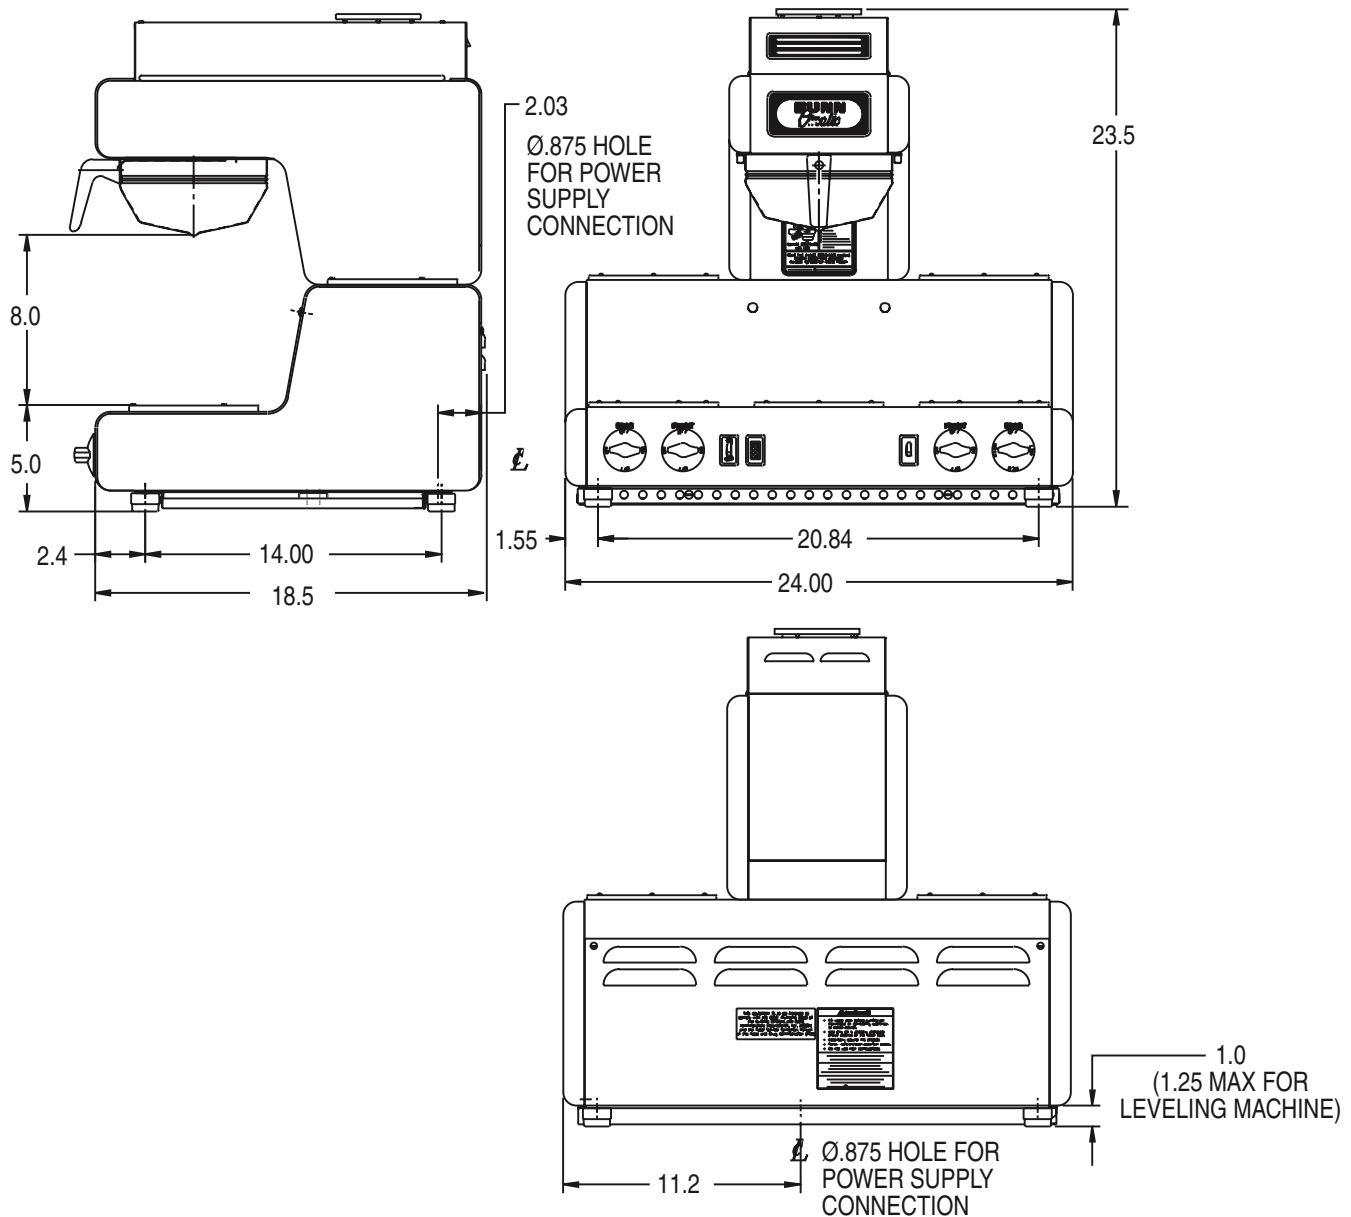

Dimensions & Specifications

Model	Product #	Volts	Amps	Tank Heater Watts	Total Watts	Brewing Capacity	Cu. Ft.	Shipping Weight	Cord Attached
RL35	20825.0000	120/240	19.2	3500	4050	7.5 gal./hr.	9.3	44 lbs.	No

Brewing capacity: based upon incoming water temp of 60°F (140°F rise) per 1/2 gallon brew time of 4 minutes.

Models listed as 120/208V or 120/240V must be connected to 208V or 240V electrical service respectively. Please refer to the installation manual.

Electrical: Model requires 3-wires plus ground service rated 120/240V (115/230, 120/208), single phase, 60 hz.

Plumbing: 10-90 psi (138-621 kPa). Supplied with 1/4" OD male flare fitting.

BUNN Corporation - 1400 Stevenson Drive Springfield, Illinois 62703 • 800-637-8606 • 217-529-6601 • Fax 217-529-6644 • www.bunn.com

BUNN® practices continuous product research and improvement. We reserve the right to change specifications and product design without notice. Such revisions do not entitle the buyer to corresponding changes, improvements, additions or replacements for previously purchased equipment.

All dimensions shown in inches. Bunn Corporation owns all copyrights relating to materials in this publication. Please contact Bunn Corporation to request permission to reproduce any portion of this publication.