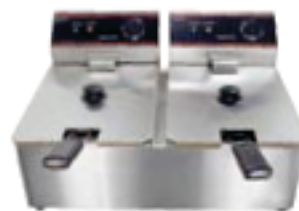

Item #	Description	Pack
SG-811E	Panini Grill	1

Single and Double Sandwich Grills (1)

Adercraft's new sandwich grills feature evenly distributed cooking temperatures for upper and lower plates allowing you to grill both sides of your sandwich without flipping it! Constructed of heavy duty stainless steel with a temperature control switch that adjusts from 120° to 570°. Each unit has a removable stainless steel oil tray and brush for easy cleaning. The double grill includes two cords so one grill can be used at a time. Single grill dimensions: 12" x 14.5" x 8.75" overall, upper plate: 8" x 8", lower plate: 8.5" x 9.25". Double grill dimensions: 22.5" x 14.5" x 8.75" overall, upper plate: 8" x 8", lower plate: 19" x 9.25". 120V, 1750W.

Item #	Description	Pack
SG-811	Single Grill	1
SG-813	Double Grill	1

Single and Double Deep Fryers (1)

Cook up to 15 lbs. of food per hour per tank in Adercraft's new deep fryers. Constructed of heavy duty stainless steel for durability, each tank comes with a heavy duty fryer basket. Temperature control switch adjusts from 120° to 375°. Each tank has a capacity of 6 liters and includes small handles for easy cleaning. The double fryer includes two cords so one fryer can be used at a time. 120V, 1750W per tank.

Item #	Description	Pack
DF-6L	Single Tank Deep Fryer	1
DF-6L/2	Double Tank Deep Fryer	1

Single and Double Deep Fryers with Faucet (1)

Cook up to 25 lbs. of food per hour per tank in Adercraft's new deep fryers with faucet. Each tank has a faucet which allows for worry-free removal of oil. Constructed of heavy duty stainless steel for durability, each tank comes with a heavy duty fryer basket. Temperature control switch adjusts from 120° to 375°. Each tank has a capacity of 6 liters. The double fryer includes two cords so one fryer can be used at a time. 208V, 3250W per tank.