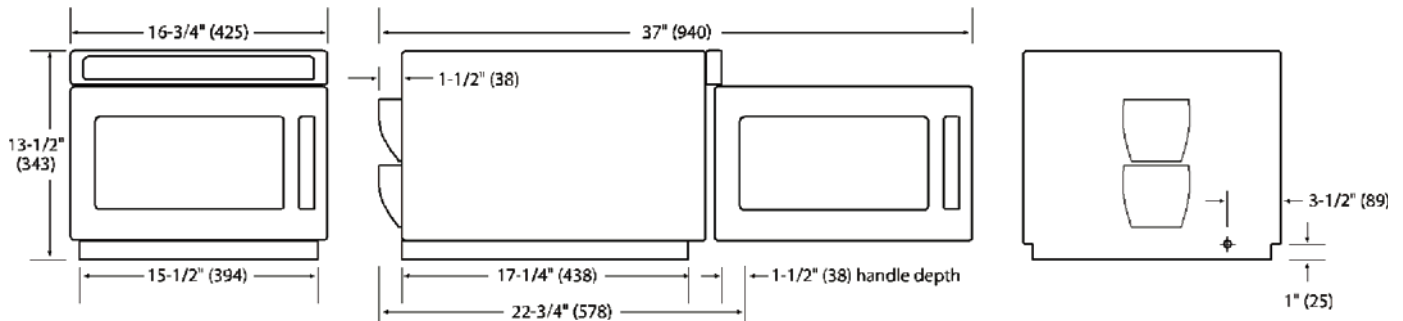

Cabinet	Exterior Dimensions	Usable Interior Dimensions
Height	13-1/2" (343 mm)	6-3/4" (171 mm)
Width	16-3/4" (425 mm)	13" (330 mm)
Depth (overall with handle)	22-3/4" (578 mm)	12" (305 mm)
Depth (door open 90°)	37" (940 mm)	
Usable Cavity Space	0.6 cubic ft. (17 L)	
Outercase Material	Stainless Steel	
Cavity Interior Finish	Stainless Steel with Sealed-in Ceramic Shelf	

Electrical Characteristics	
Power Consumption	3200 W, 16.4 A
Power Output	2100 W*
Power Source	208 V - 240 V, 60 Hz, 20 A single phase
Plug Configuration	NEMA 6-20
Frequency	2450 MHz
Power Cord Length	5'6" (1.7 m)

Weight/Shipping Information	
Net Weight	68 lbs. (31 kg)
Approximate Shipping	74 lbs. (34 kg)
Shipping Box Size	24-5/8" L x 21-7/8" W x 18-5/8" H (625 mm x 556 mm x 473 mm)

Amana's continuing commitment to quality products may mean a change in specification without notice. *Microwave output ratings based on IEC 705 test.

Form #ACRR0115 rev 9/09

©2009 ACP, Inc.
Printed in the USA.

For more information about any of our fine commercial microwave ovens, contact your Amana distributor, call us direct at 800-233-2366 or visit our web site: www.acpsolutions.com.

ACP INC. *New*
HIGH PERFORMANCE HAS A NAME™
Amana