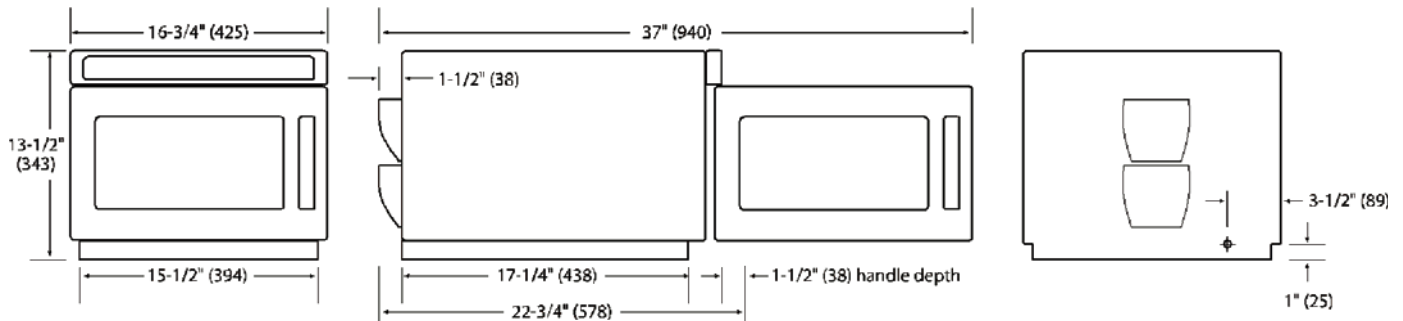

Cabinet	Exterior Dimensions	Usable Interior Dimensions
Height	13-1/2" (343 mm)	6-3/4" (171 mm)
Width	16-3/4" (425 mm)	13" (330 mm)
Depth (overall with handle)	22-3/4" (578 mm)	12" (305 mm)
Depth (door open 90°)	37" (940 mm)	
Usable Cavity Space	0.6 cubic ft. (17 L)	
Outercase Material	Stainless Steel	
Cavity Interior Finish	Stainless Steel with Sealed-in Ceramic Shelf	

Electrical Characteristics

Power Consumption	3200 W, 16.4 A
Power Output	2100 W*
Power Source	208 V - 240 V, 60 Hz, 20 A single phase
Plug Configuration	NEMA 6-20
Frequency	2450 MHz
Power Cord Length	5'6" (1.7 m)

Weight/Shipping Information

Net Weight	68 lbs. (31 kg)
Approximate Shipping	74 lbs. (34 kg)
Shipping Box Size	24-5/8" L x 21-7/8" W x 18-5/8" H (625 mm x 556 mm x 473 mm)

Amana's continuing commitment to quality products may mean a change in specification without notice. *Microwave output ratings based on IEC 705 test.

Form #ACRR0115 rev 9/09

©2009 ACP, Inc.
Printed in the USA.

For more information about any of our fine commercial microwave ovens, contact your Amana distributor, call us direct at 800-233-2366 or visit our web site: www.acpsolutions.com.

ACP INC. Now
HIGH PERFORMANCE HAS A NAME™
Amana