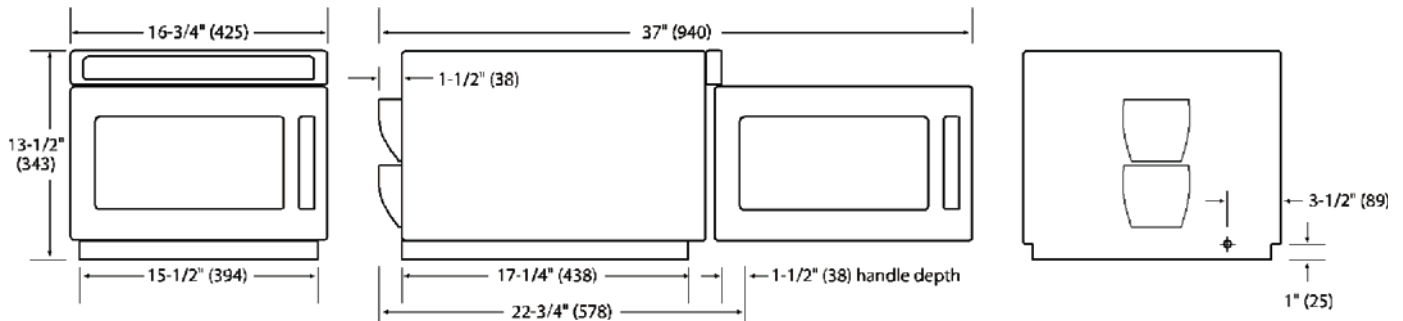

Cabinet	Exterior Dimensions		Usable Interior Dimensions	
Height	13-1/2"	(343 mm)	6-3/4"	(171 mm)
Width	16-3/4"	(425 mm)	13"	(330 mm)
Depth (overall with handle)	22-3/4"	(578 mm)	12"	(305 mm)
Depth (door open 90°)	37" (940 mm)			
Usable Cavity Space	0.6 cubic ft. (17 L)			
Outercase Material	Stainless Steel			
Cavity Interior Finish	Stainless Steel with Sealed-in Ceramic Shelf			

Electrical Characteristics	
Power Consumption	3000 W, 15.3 A
Power Output	1800 W*
Power Source	208 V - 240 V, 60 Hz, 20 A single phase
Plug Configuration	NEMA 6-20
Frequency	2450 MHz
Power Cord Length	5'6" (1.7 m)

Weight/Shipping Information	
Net Weight	68 lbs. (31 kg)
Approximate Shipping	74 lbs. (34 kg)
Shipping Box Size	24-5/8" L x 21-7/8" W x 18-5/8" H (625 mm x 556 mm x 473 mm)

Amana's continuing commitment to quality products may mean a change in specification without notice. *Microwave output ratings based on IEC 705 test.

Form #ACRR0113 rev 9/09

©2009 ACP, Inc.
Printed in the USA.

For more information about any of our fine commercial microwave ovens, contact your Amana distributor, call us direct at 800-233-2366 or visit our web site: www.acpsolutions.com.

ACP INC. *Now*
HIGH PERFORMANCE HAS A NAME™
Amana