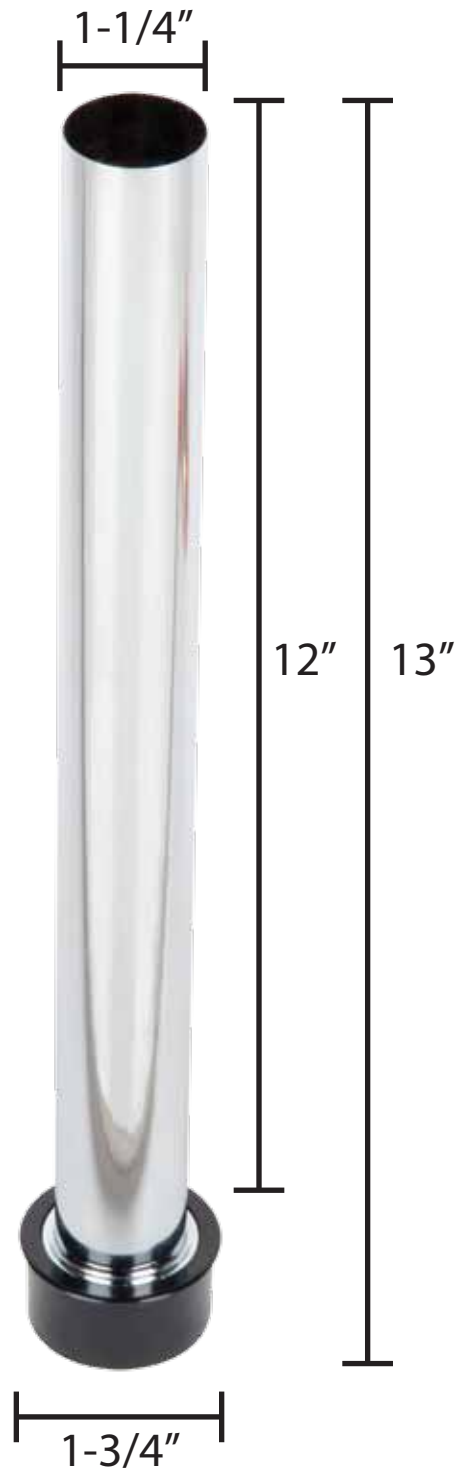

12" Overflow Pipe for 1-1/2" Drains

- Brass -

- Excellent choice for under
counter bar sinks

117263192