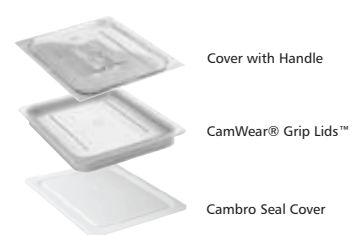

Food Pan Lid Comparison Chart

Color	Definition
	Lid Fits
	Lid Does not Fit

Rubbermaid

Carlisle

Cambro

Size		BASES		
1		Cambro	Carlisle	Rubbermaid
TYPE OF LID	Cambro Lid			
	Cambro CamWear® Grip Lids™			
	Cambro Cover w/ Handle			
	Cambro Seal Cover			
	Carlisle Smart Lid™			
	Rubbermaid Cover w/ Peg Hole			
	Rubbermaid Soft Sealing			
	Rubbermaid Secure Sealing			

Size		BASES		
1/4		Cambro	Carlisle	Rubbermaid
TYPE OF LID	Cambro Lid			
	Cambro Cover w/ Handle			
	Cambro Seal Cover			
	Carlisle Handled Lid			
	Carlisle Smart Lid™			
	Rubbermaid Cover w/ Peg Hole			
	Rubbermaid Soft Sealing			
	Rubbermaid Secure Sealing			

Size		BASES		
1/2		Cambro	Carlisle	Rubbermaid
TYPE OF LID	Cambro Lid			
	Cambro CamWear® Grip Lids™			
	Cambro Seal Cover			
	Carlisle Smart Lid™			
	Carlisle Handled Lid			
	Rubbermaid Cover w/ Peg Hole			
	Rubbermaid Soft Sealing			
	Rubbermaid Secure Sealing			