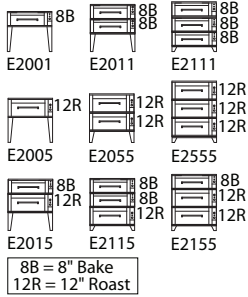

- Roast Oven: 12 gauge steel hearth deck with 12" (305mm) interior height
- Roast Oven: removable intermediate shelf
- Bake/Roast combination models available up to 3 high stacked

Optional Features:

- Steel hearth deck for bake ovens
 3/4" hearthite deck for roast ovens

Specification:

Ovens are of the sectional type with each section operating independently. Construction shall be of stainless steel front, sides, top, back and legs. Bake section has 8" (203mm) interior height with 3/4" (19mm) core plate hearth. Roast section has 12" (305mm) interior height with 1/8" (3mm) thick cold rolled steel hearth. Both roast and bake ovens interiors are 39" (990mm) wide X 28 1/4" (717mm) deep. An one-hour timer is standard on all decks. Top and bottom tubular elements are 3 - heat switch controlled with heavy-duty operating thermostat with a range of 200 ° F (93° C) to 550° F (288° C).

Standard wiring 240 V or 208 V (197/219) Single or Three Phase – Specify which is required

Model	A	B	C	D	E	Width	Depth
E2001	51" (1295mm)	27" (686mm)	36.5" (927mm)			55.5" (1410mm)	36" (914mm)
E2011	66" (1676mm)	23" (584mm)	32.5" (826mm)	51.5" (1308mm)		55.5" (1410mm)	36" (914mm)
E2111	66" (1676mm)	4" (102mm)	13.5" (343mm)	32.5" (826mm)	51.5" (1308mm)	55.5" (1410mm)	36" (914mm)
E2005	51" (1295mm)	23" (584mm)	32.5" (826mm)			55.5" (1410mm)	36" (914mm)
E2055	67" (1701mm)	16" (406mm)	25.5" (648mm)	48.5" (1232mm)		55.5" (1410mm)	36" (914mm)
E2555	78" (1980mm)	4" (102mm)	13.5" (343mm)	36.5" (927mm)	59.5" (1511mm)	55.5" (1410mm)	36" (914mm)
E2015	63" (1600mm)	16" (406mm)	25.5" (648mm)	48.5" (1232mm)		55.5" (1410mm)	36" (914mm)
E2115	70" (1777mm)	4" (102mm)	13.5" (343mm)	36.5" (927mm)	55.5" (1410mm)	55.5" (1410mm)	36" (914mm)
E2155	74" (1782mm)	4" (102mm)	13.5" (343mm)	36.5" (927mm)	59.5" (1511mm)	55.5" (1410mm)	36" (914mm)