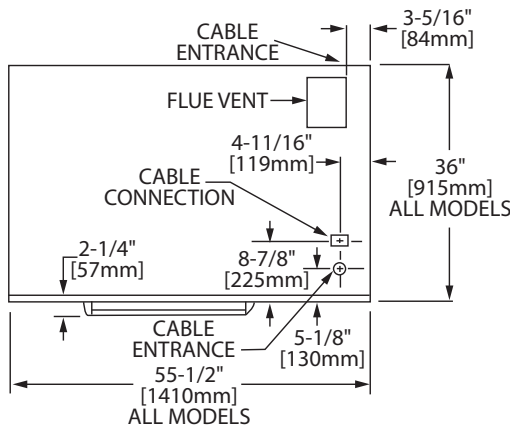

- Roast Oven: 12 gauge steel hearth deck with 12" (305mm) interior height
- Roast Oven: removable intermediate shelf
- Bake/Roast combination models available up to 3 high stacked

Optional Features:

- Steel hearth deck for bake ovens
 3/4" hearthite deck for roast ovens

Specification:

Ovens are of the sectional type with each section operating independently. Construction shall be of stainless steel front, sides, top, back and legs. Bake section has 8" (203mm) interior height with 3/4" (19mm) core plate hearth. Roast section has 12" (305mm) interior height with 1/8" (3mm) thick cold rolled steel hearth. Both roast and bake ovens interiors are 39" (990mm) wide X 28 1/4" (717mm) deep. An one-hour timer is standard on all decks. Top and bottom tubular elements are 3 - heat switch controlled with heavy-duty operating thermostat with a range of 200 ° F (93° C) to 550° F (288° C).

Standard wiring 240 V or 208 V (197/219) Single or Three Phase – Specify which is required

Model	A	B	C	D	E	Width	Depth
E2001	51" (1295mm)	27" (686mm)	36.5" (927mm)			55.5" (1410mm)	36" (914mm)
E2011	66" (1676mm)	23" (584mm)	32.5" (826mm)	51.5" (1308mm)		55.5" (1410mm)	36" (914mm)
E2111	66" (1676mm)	4" (102mm)	13.5" (343mm)	32.5" (826mm)	51.5" (1308mm)	55.5" (1410mm)	36" (914mm)
E2005	51" (1295mm)	23" (584mm)	32.5" (826mm)			55.5" (1410mm)	36" (914mm)
E2055	67" (1701mm)	16" (406mm)	25.5" (648mm)	48.5" (1232mm)		55.5" (1410mm)	36" (914mm)
E2555	78" (1980mm)	4" (102mm)	13.5" (343mm)	36.5" (927mm)	59.5" (1511mm)	55.5" (1410mm)	36" (914mm)
E2015	63" (1600mm)	16" (406mm)	25.5" (648mm)	48.5" (1232mm)		55.5" (1410mm)	36" (914mm)
E2115	70" (1777mm)	4" (102mm)	13.5" (343mm)	36.5" (927mm)	55.5" (1410mm)	55.5" (1410mm)	36" (914mm)
E2155	74" (1782mm)	4" (102mm)	13.5" (343mm)	36.5" (927mm)	59.5" (1511mm)	55.5" (1410mm)	36" (914mm)