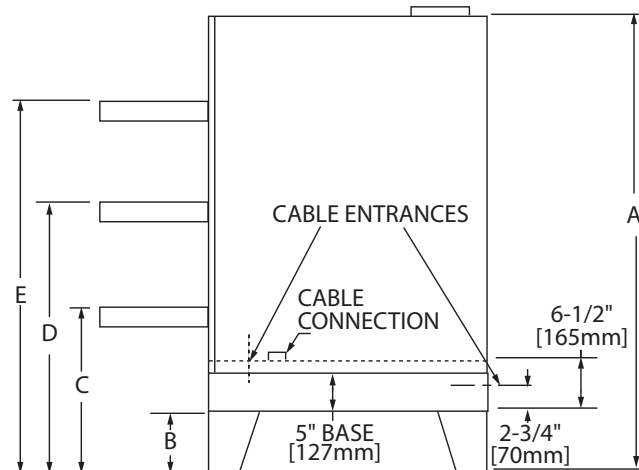

- Roast Oven: 12 gauge steel hearth deck with 12" (305mm) interior height
- Roast Oven: removable intermediate shelf
- Bake/Roast combination models available up to 3 high stacked

Optional Features:

- Steel hearth deck for bake ovens
 3/4" hearthite deck for roast ovens

Specification:

Ovens are of the sectional type with each section operating independently. Construction shall be of stainless steel front, sides, top, back and legs. Bake section has 8" (203mm) interior height with 3/4" (19mm) core plate hearth. Roast section has 12" (305mm) interior height with 1/8" (3mm) thick cold rolled steel hearth. Both roast and bake ovens interiors are 39" (990mm) wide X 28 1/4" (717mm) deep. An one-hour timer is standard on all decks. Top and bottom tubular elements are 3 - heat switch controlled with heavy-duty operating thermostat with a range of 200 ° F (93° C) to 550° F (288° C).

Standard wiring 240 V or 208 V (197/219) Single or Three Phase – Specify which is required

Model	A	B	C	D	E	Width	Depth
E2001	51" (1295mm)	27" (686mm)	36.5" (927mm)			55.5" (1410mm)	36" (914mm)
E2011	66" (1676mm)	23" (584mm)	32.5" (826mm)	51.5" (1308mm)		55.5" (1410mm)	36" (914mm)
E2111	66" (1676mm)	4" (102mm)	13.5" (343mm)	32.5" (826mm)	51.5" (1308mm)	55.5" (1410mm)	36" (914mm)
E2005	51" (1295mm)	23" (584mm)	32.5" (826mm)			55.5" (1410mm)	36" (914mm)
E2055	67" (1701mm)	16" (406mm)	25.5" (648mm)	48.5" (1232mm)		55.5" (1410mm)	36" (914mm)
E2555	78" (1980mm)	4" (102mm)	13.5" (343mm)	36.5" (927mm)	59.5" (1511mm)	55.5" (1410mm)	36" (914mm)
E2015	63" (1600mm)	16" (406mm)	25.5" (648mm)	48.5" (1232mm)		55.5" (1410mm)	36" (914mm)
E2115	70" (1777mm)	4" (102mm)	13.5" (343mm)	36.5" (927mm)	55.5" (1410mm)	55.5" (1410mm)	36" (914mm)
E2155	74" (1782mm)	4" (102mm)	13.5" (343mm)	36.5" (927mm)	59.5" (1511mm)	55.5" (1410mm)	36" (914mm)