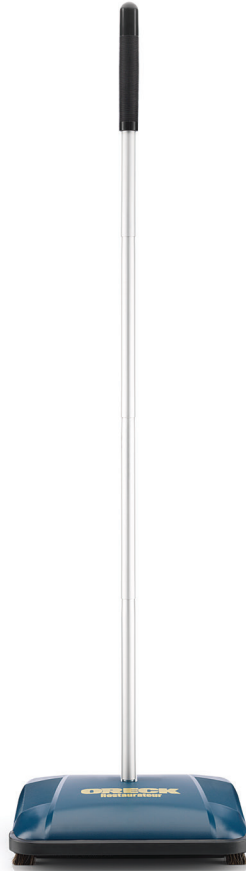

ORECK[®]
COMMERCIAL

MECHANICAL SWEEPERS

**DESIGNED FOR
QUICK, CONVENIENT
UNPLANNED
CLEANING.**

The Oreck Commercial line of rechargeable and mechanical sweepers enables staff to efficiently and unobtrusively clean small area, high traffic (SmAHT™) floors during operating hours. Great on hard-to-pick-up debris such as crumbs, dirt and spilled food in hard-to-reach spaces. Sweepers work on many floor types: low pile carpets, tile, linoleum, and hardwood. Rotoblade™ rubber blades provide superior agitation and can be removed and rinsed under running water. Low profile cleaning head reaches under most furniture and cleans close to baseboards. Easy-glide, rubberized wheels will not damage flooring.

FOR USE IN: Property Management, Hospitality, Healthcare, Food Service, Education, Government and Retail

CK20110
RECHARGEABLE SWEEPER

- Powerful 7.2V motor easily picks up food and debris
- Rechargeable battery lasts 40 minutes between charges
- Easy-empty dirt cup
- Swivel handle allows for easy maneuverability
- Handle folds flat for convenient storage

CK20110	RECHARGEABLE SWEEPER
WEIGHT	3.25 lbs.
DIMENSIONS	10.5 x 10.5 x 43.5 in.
MATERIALS	Plastic
NOZZLE	10.5 in.
WARRANTY	90 Days

PR32000
RESTAURATEUR

- Quieter and less bulky than typical electric vacuum cleaners; well suited for quick cleanups in restaurants, lobbies, and other public places
- Horsehair bristles on corners can trap fine dirt particles on smooth surfaces
- Easy open dust bin
- Comfort grip handle
- Picks up wet and dry debris

PR3200	RESTAURATEUR
WEIGHT	3.7 lbs.
DIMENSIONS	8 x 12.5 x 43.5 in.
MATERIALS	Stainless Steel
NOZZLE	12.5 in.
WARRANTY	10 Years

PR2600
RESTAURATEUR

- Quieter and less bulky than typical electric vacuum cleaners; well suited for quick cleanups in restaurants, lobbies, and other public places
- Horsehair bristles on corners can trap fine dirt particles on smooth surfaces
- Easy open dust bin
- Comfort grip handle
- Picks up wet and dry debris