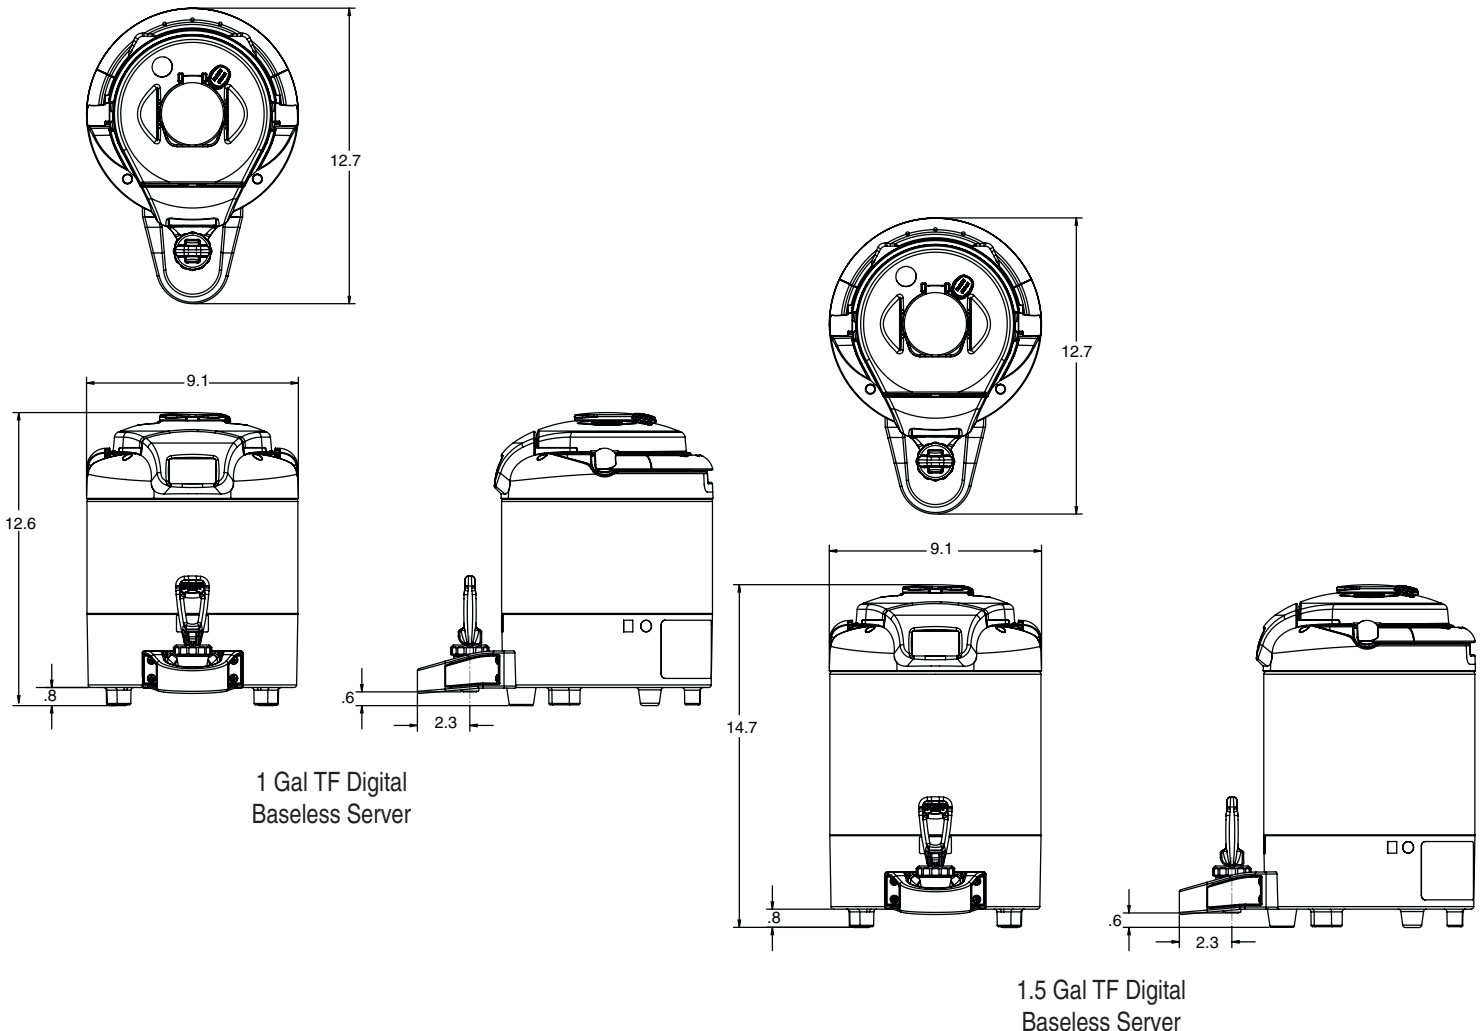

Model

TF Server

Agency Listing

Dimensions & Specifications

Model	Product #	Holding Capacity	Cubic Measure	Shipping Weight
TF Server, 1 Gal digital, stainless finish, baseless	42700.0050	1 gallon (3.8 litres)	2.0 ft ³	11 lbs.
TF Server, 1 Gal digital, black finish, baseless	42700.0051	1 gallon (3.8 litres)	2.0 ft ³	11 lbs.
TF Server, 1 Gal Countdown Timer digital, stainless finish, baseless	42700.0052	1 gallon (3.8 litres)	2.0 ft ³	11 lbs.
TF Server, 1 Gal Countdown Timer digital, black finish, baseless	42700.0053	1 gallon (3.8 litres)	2.0 ft ³	11 lbs.
TF Server, 1.5 Gal digital, stainless finish, baseless	42750.0050	1.5 gallons (5.7 litres)	2.2 ft ³	12 lbs.
TF Server, 1.5 Gal digital, black finish, baseless	42750.0051	1.5 gallons (5.7 litres)	2.2 ft ³	12 lbs.
TF Server, 1.5 Gal Countdown Timer digital, stainless finish, baseless	42750.0052	1.5 gallons (5.7 litres)	2.2 ft ³	12 lbs.
TF Server, 1.5 Gal Countdown Timer digital, black finish, baseless	42750.0053	1.5 gallons (5.7 litres)	2.2 ft ³	12 lbs.

All dimensions shown in inches.