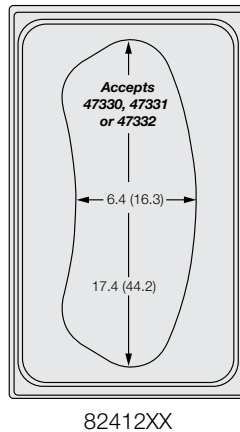

Approximate Dimensions - Shown in inches (cm)

Overall Dimensions 21¹/₈" x 25³/₄" (53.6 x 65.4cm)

82500XX

82501XX

82502XX

For use with Cold Wells (2 Well or more) or Bain Marie Hot Wells

82503XX

82504XX

*Plain stainless and satin edge stainless templates are not NSF certified.

Approximate Dimensions- Shown in inches (cm) — Overall Dimensions 21¹/₈" x 12³/₄" (53.6 x 32.4cm)

Miramar™ Stainless Steel Decorative & Plain Pans

ITEM	DEPTH IN (CM)	CAPACITY QT (L)	DIMENSIONS (LxWxH) IN (CM)
8203510	2½ (6.4)	2.4 (2.3)	12 x 13 x 2½ (30.5 x 33.0 x 6.4)
8230510	4 (10.2)	4.1 (3.9)	12 x 13 x 4 (30.5 x 33.0 x 10.2)

†Material thickness: Suffix "10" denotes 1.5mm and suffix "20" denotes 1.2mm

ITEM	DESCRIPTION	CAPACITY QT (L)	DIMENSIONS (LxWxH) IN (CM)
8230210	Small Oval - 2½" (6.4 cm) Deep	2 (1.9)	13 ¹ / ₈ x 8 ⁷ / ₈ x 2½ (33.3 x 22.5 x 6.4)
8230110	Small Oval - 4" (10.2 cm) Deep	3.4 (3.2)	13 ¹ / ₈ x 8 ⁷ / ₈ x 4 (33.3 x 22.5 x 10.2)
8231420	Large Oval - 2" (5.1 cm) Deep	3 (2.8)	19 ¹ / ₁₆ x 11 ⁷ / ₈ x 2 (48.4 x 30.2 x 5.1)
8231320	Large Oval - 4" (10.2 cm) Deep	6.4 (6.1)	19 ¹ / ₁₆ x 11 ⁷ / ₈ x 4 (48.4 x 30.2 x 10.2)
8230620	Half Oval - 4½" (10.8 cm) Deep	1.7 (1.6)	8 ⁷ / ₈ x 6½ x 4½ (22.5 x 16.5 x 11.4)