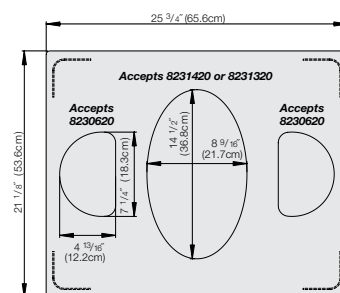

Approximate Dimensions - Shown in inches (cm)

Overall Dimensions 21¹/₈" x 25³/₄" (53.6 x 65.4cm)

82500XX

82501XX

82502XX

For use with Cold Wells (2 Well or more) or Bain Marie Hot Wells

82503XX

82504XX

*Plain stainless and satin edge stainless templates are not NSF certified.

Approximate Dimensions- Shown in inches (cm) — Overall Dimensions 21¹/₈" x 12³/₄" (53.6 x 32.4cm)

Miramar™ Stainless Steel Decorative & Plain Pans

ITEM	DEPTH IN (CM)	CAPACITY QT (L)	DIMENSIONS (LxWxH) IN (CM)
8203510	2½ (6.4)	2.4 (2.3)	12 x 13 x 2½ (30.5 x 33.0 x 6.4)
8230510	4 (10.2)	4.1 (3.9)	12 x 13 x 4 (30.5 x 33.0 x 10.2)

†Material thickness: Suffix "10" denotes 1.5mm and suffix "20" denotes 1.2mm

ITEM	DESCRIPTION	CAPACITY QT (L)	DIMENSIONS (LxWxH) IN (CM)
8230210	Small Oval - 2½" (6.4 cm) Deep	2 (1.9)	13 ¹ / ₈ x 8 ⁷ / ₈ x 2½ (33.3 x 22.5 x 6.4)
8230110	Small Oval - 4" (10.2 cm) Deep	3.4 (3.2)	13 ¹ / ₈ x 8 ⁷ / ₈ x 4 (33.3 x 22.5 x 10.2)
8231420	Large Oval - 2" (5.1 cm) Deep	3 (2.8)	19 ¹ / ₁₆ x 11 ⁷ / ₈ x 2 (48.4 x 30.2 x 5.1)
8231320	Large Oval - 4" (10.2 cm) Deep	6.4 (6.1)	19 ¹ / ₁₆ x 11 ⁷ / ₈ x 4 (48.4 x 30.2 x 10.2)
8230620	Half Oval - 4½" (10.8 cm) Deep	1.7 (1.6)	8 ⁷ / ₈ x 6½ x 4½ (22.5 x 16.5 x 11.4)