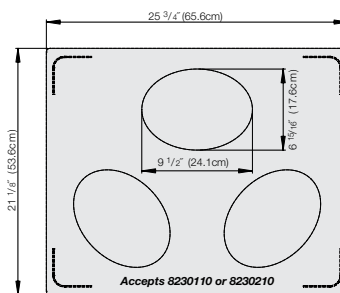

Approximate Dimensions - Shown in inches (cm)

Overall Dimensions 21¹/₈" x 25³/₄" (53.6 x 65.4cm)

82500XX

82501XX

82502XX

For use with Cold Wells (2 Well or more) or Bain Marie Hot Wells

82503XX

82504XX

*Plain stainless and satin edge stainless templates are not NSF certified.

Approximate Dimensions- Shown in inches (cm) — Overall Dimensions 21¹/₈" x 12³/₄" (53.6 x 32.4cm)

Miramar™ Stainless Steel Decorative & Plain Pans

ITEM	DEPTH IN (CM)	CAPACITY QT (L)	DIMENSIONS (LxWxH) IN (CM)
8203510	2½ (6.4)	2.4 (2.3)	12 x 13 x 2½ (30.5 x 33.0 x 6.4)
8230510	4 (10.2)	4.1 (3.9)	12 x 13 x 4 (30.5 x 33.0 x 10.2)

†Material thickness: Suffix "10" denotes 1.5mm and suffix "20" denotes 1.2mm

ITEM	DESCRIPTION	CAPACITY QT (L)	DIMENSIONS (LxWxH) IN (CM)
8230210	Small Oval - 2½" (6.4 cm) Deep	2 (1.9)	13 ¹ / ₈ x 8 ⁷ / ₈ x 2½ (33.3 x 22.5 x 6.4)
8230110	Small Oval - 4" (10.2 cm) Deep	3.4 (3.2)	13 ¹ / ₈ x 8 ⁷ / ₈ x 4 (33.3 x 22.5 x 10.2)
8231420	Large Oval - 2" (5.1 cm) Deep	3 (2.8)	19 ¹ / ₁₆ x 11 ⁷ / ₈ x 2 (48.4 x 30.2 x 5.1)
8231320	Large Oval - 4" (10.2 cm) Deep	6.4 (6.1)	19 ¹ / ₁₆ x 11 ⁷ / ₈ x 4 (48.4 x 30.2 x 10.2)
8230620	Half Oval - 4½" (10.8 cm) Deep	1.7 (1.6)	8 ⁷ / ₈ x 6½ x 4½ (22.5 x 16.5 x 11.4)