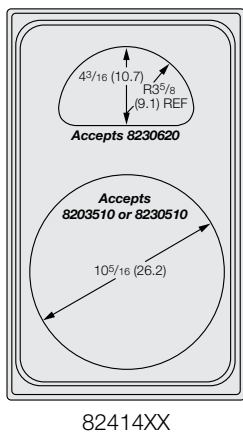

Approximate Dimensions - Shown in inches (cm)

Overall Dimensions 21¹/₈" x 25³/₄" (53.6 x 65.4cm)

82500XX

82501XX

82502XX

For use with Cold Wells (2 Well or more) or Bain Marie Hot Wells

82503XX

82504XX

*Plain stainless and satin edge stainless templates are not NSF certified.

Approximate Dimensions- Shown in inches (cm) — Overall Dimensions 21¹/₈" x 12³/₄" (53.6 x 32.4cm)

Miramar™ Stainless Steel Decorative & Plain Pans

ITEM	DEPTH IN (CM)	CAPACITY QT (L)	DIMENSIONS (LxWxH) IN (CM)
8203510	2½ (6.4)	2.4 (2.3)	12 x 13 x 2½ (30.5 x 33.0 x 6.4)
8230510	4 (10.2)	4.1 (3.9)	12 x 13 x 4 (30.5 x 33.0 x 10.2)

†Material thickness: Suffix "10" denotes 1.5mm and suffix "20" denotes 1.2mm

ITEM	DESCRIPTION	CAPACITY QT (L)	DIMENSIONS (LxWxH) IN (CM)
8230210	Small Oval - 2½" (6.4 cm) Deep	2 (1.9)	13 ¹ / ₈ x 8 ⁷ / ₈ x 2½ (33.3 x 22.5 x 6.4)
8230110	Small Oval - 4" (10.2 cm) Deep	3.4 (3.2)	13 ¹ / ₈ x 8 ⁷ / ₈ x 4 (33.3 x 22.5 x 10.2)
8231420	Large Oval - 2" (5.1 cm) Deep	3 (2.8)	19 ¹ / ₁₆ x 11 ⁷ / ₈ x 2 (48.4 x 30.2 x 5.1)
8231320	Large Oval - 4" (10.2 cm) Deep	6.4 (6.1)	19 ¹ / ₁₆ x 11 ⁷ / ₈ x 4 (48.4 x 30.2 x 10.2)
8230620	Half Oval - 4½" (10.8 cm) Deep	1.7 (1.6)	8 ⁷ / ₈ x 6½ x 4½ (22.5 x 16.5 x 11.4)