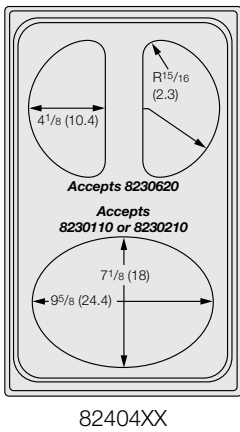

Approximate Dimensions - Shown in inches (cm)

Overall Dimensions 21¹/₈" x 25³/₄" (53.6 x 65.4cm)

82500XX

82501XX

82502XX

For use with Cold Wells (2 Well or more) or Bain Marie Hot Wells

82503XX

82504XX

*Plain stainless and satin edge stainless templates are not NSF certified.

Approximate Dimensions- Shown in inches (cm) — Overall Dimensions 21¹/₈" x 12³/₄" (53.6 x 32.4cm)

Miramar™ Stainless Steel Decorative & Plain Pans

ITEM	DEPTH IN (CM)	CAPACITY QT (L)	DIMENSIONS (LxWxH) IN (CM)
8203510	2½ (6.4)	2.4 (2.3)	12 x 13 x 2½ (30.5 x 33.0 x 6.4)
8230510	4 (10.2)	4.1 (3.9)	12 x 13 x 4 (30.5 x 33.0 x 10.2)

†Material thickness: Suffix "10" denotes 1.5mm and suffix "20" denotes 1.2mm

ITEM	DESCRIPTION	CAPACITY QT (L)	DIMENSIONS (LxWxH) IN (CM)
8230210	Small Oval - 2½" (6.4 cm) Deep	2 (1.9)	13 ¹ / ₈ x 8 ⁷ / ₈ x 2½ (33.3 x 22.5 x 6.4)
8230110	Small Oval - 4" (10.2 cm) Deep	3.4 (3.2)	13 ¹ / ₈ x 8 ⁷ / ₈ x 4 (33.3 x 22.5 x 10.2)
8231420	Large Oval - 2" (5.1 cm) Deep	3 (2.8)	19 ¹ / ₁₆ x 11 ⁷ / ₈ x 2 (48.4 x 30.2 x 5.1)
8231320	Large Oval - 4" (10.2 cm) Deep	6.4 (6.1)	19 ¹ / ₁₆ x 11 ⁷ / ₈ x 4 (48.4 x 30.2 x 10.2)
8230620	Half Oval - 4½" (10.8 cm) Deep	1.7 (1.6)	8 ⁷ / ₈ x 6½ x 4½ (22.5 x 16.5 x 11.4)