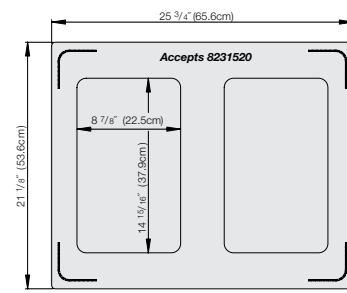

Approximate Dimensions - Shown in inches (cm)

Overall Dimensions 21¹/₈" x 25³/₄" (53.6 x 65.4cm)

82500XX

82501XX

82502XX

For use with Cold Wells (2 Well or more) or Bain Marie Hot Wells

82503XX

82504XX

*Plain stainless and satin edge stainless templates are not NSF certified.

Approximate Dimensions- Shown in inches (cm) — Overall Dimensions 21¹/₈" x 12³/₄" (53.6 x 32.4cm)

Miramar™ Stainless Steel Decorative & Plain Pans

ITEM	DEPTH IN (CM)	CAPACITY QT (L)	DIMENSIONS (LxWxH) IN (CM)
8203510	2½ (6.4)	2.4 (2.3)	12 x 13 x 2½ (30.5 x 33.0 x 6.4)
8230510	4 (10.2)	4.1 (3.9)	12 x 13 x 4 (30.5 x 33.0 x 10.2)

†Material thickness: Suffix "10" denotes 1.5mm and suffix "20" denotes 1.2mm

ITEM	DESCRIPTION	CAPACITY QT (L)	DIMENSIONS (LxWxH) IN (CM)
8230210	Small Oval - 2½" (6.4 cm) Deep	2 (1.9)	13 ¹ / ₈ x 8 ⁷ / ₈ x 2½ (33.3 x 22.5 x 6.4)
8230110	Small Oval - 4" (10.2 cm) Deep	3.4 (3.2)	13 ¹ / ₈ x 8 ⁷ / ₈ x 4 (33.3 x 22.5 x 10.2)
8231420	Large Oval - 2" (5.1 cm) Deep	3 (2.8)	19 ¹ / ₁₆ x 11 ⁷ / ₈ x 2 (48.4 x 30.2 x 5.1)
8231320	Large Oval - 4" (10.2 cm) Deep	6.4 (6.1)	19 ¹ / ₁₆ x 11 ⁷ / ₈ x 4 (48.4 x 30.2 x 10.2)
8230620	Half Oval - 4½" (10.8 cm) Deep	1.7 (1.6)	8 ⁷ / ₈ x 6½ x 4½ (22.5 x 16.5 x 11.4)