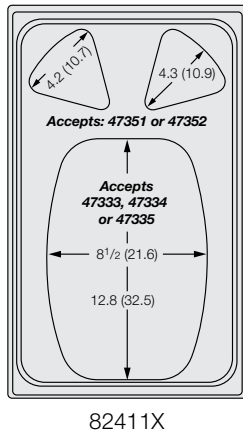

Approximate Dimensions - Shown in inches (cm)

Overall Dimensions 21¹/₈" x 25³/₄" (53.6 x 65.4cm)

82500XX

82501XX

82502XX

For use with Cold Wells (2 Well or more) or Bain Marie Hot Wells

82503XX

82504XX

*Plain stainless and satin edge stainless templates are not NSF certified.

Approximate Dimensions- Shown in inches (cm) — Overall Dimensions 21¹/₈" x 12³/₄" (53.6 x 32.4cm)

Miramar™ Stainless Steel Decorative & Plain Pans

ITEM	DEPTH IN (CM)	CAPACITY QT (L)	DIMENSIONS (LxWxH) IN (CM)
8203510	2½ (6.4)	2.4 (2.3)	12 x 13 x 2½ (30.5 x 33.0 x 6.4)
8230510	4 (10.2)	4.1 (3.9)	12 x 13 x 4 (30.5 x 33.0 x 10.2)

†Material thickness: Suffix "10" denotes 1.5mm and suffix "20" denotes 1.2mm

ITEM	DESCRIPTION	CAPACITY QT (L)	DIMENSIONS (LxWxH) IN (CM)
8230210	Small Oval - 2½" (6.4 cm) Deep	2 (1.9)	13 ¹ / ₈ x 8 ⁷ / ₈ x 2½ (33.3 x 22.5 x 6.4)
8230110	Small Oval - 4" (10.2 cm) Deep	3.4 (3.2)	13 ¹ / ₈ x 8 ⁷ / ₈ x 4 (33.3 x 22.5 x 10.2)
8231420	Large Oval - 2" (5.1 cm) Deep	3 (2.8)	19 ¹ / ₁₆ x 11 ⁷ / ₈ x 2 (48.4 x 30.2 x 5.1)
8231320	Large Oval - 4" (10.2 cm) Deep	6.4 (6.1)	19 ¹ / ₁₆ x 11 ⁷ / ₈ x 4 (48.4 x 30.2 x 10.2)
8230620	Half Oval - 4½" (10.8 cm) Deep	1.7 (1.6)	8 ⁷ / ₈ x 6½ x 4½ (22.5 x 16.5 x 11.4)