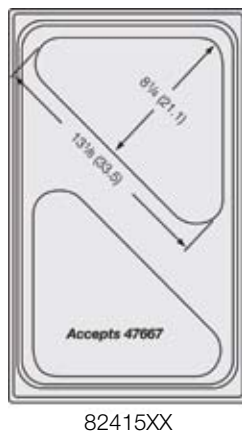

Approximate Dimensions - Shown in inches (cm)

Overall Dimensions 21¹/₈" x 25³/₄" (53.6 x 65.4cm)

82500XX

82501XX

82502XX

For use with Cold Wells (2 Well or more) or Bain Marie Hot Wells

82503XX

82504XX

*Plain stainless and satin edge stainless templates are not NSF certified.

Approximate Dimensions- Shown in inches (cm) — Overall Dimensions 21¹/₈" x 12³/₄" (53.6 x 32.4cm)

Miramar™ Stainless Steel Decorative & Plain Pans

ITEM	DEPTH IN (CM)	CAPACITY QT (L)	DIMENSIONS (LxWxH) IN (CM)
8203510	2½ (6.4)	2.4 (2.3)	12 x 13 x 2½ (30.5 x 33.0 x 6.4)
8230510	4 (10.2)	4.1 (3.9)	12 x 13 x 4 (30.5 x 33.0 x 10.2)

†Material thickness: Suffix "10" denotes 1.5mm and suffix "20" denotes 1.2mm

ITEM	DESCRIPTION	CAPACITY QT (L)	DIMENSIONS (LxWxH) IN (CM)
8230210	Small Oval - 2½" (6.4 cm) Deep	2 (1.9)	13 ¹ / ₈ x 8 ⁷ / ₈ x 2½ (33.3 x 22.5 x 6.4)
8230110	Small Oval - 4" (10.2 cm) Deep	3.4 (3.2)	13 ¹ / ₈ x 8 ⁷ / ₈ x 4 (33.3 x 22.5 x 10.2)
8231420	Large Oval - 2" (5.1 cm) Deep	3 (2.8)	19 ¹ / ₁₆ x 11 ⁷ / ₈ x 2 (48.4 x 30.2 x 5.1)
8231320	Large Oval - 4" (10.2 cm) Deep	6.4 (6.1)	19 ¹ / ₁₆ x 11 ⁷ / ₈ x 4 (48.4 x 30.2 x 10.2)
8230620	Half Oval - 4½" (10.8 cm) Deep	1.7 (1.6)	8 ⁷ / ₈ x 6½ x 4½ (22.5 x 16.5 x 11.4)