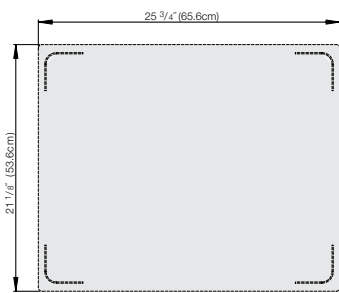

See page 5 for Decorative Pan
Product Information

Miramar™ Stainless Steel Double Well Templates

Setting the Standard™

PLAIN STAINLESS ITEM	STAINLESS/SATIN FINISH EDGE ITEM	DESCRIPTION	ACCOMMODATES	CASE LOT
8250014	8250016	Blank Double Template	—	1
8250114	8250116	Three Small Ovals	(3) 8230110 or (3) 8230210	1
8250214	8250216	Two Rectangles (3/4 Size)	(2) 8231520	1
8250314	8250316	Two Casseroles	(2) 8203510 or (2) 8230510	1
8250414	8250416	One Large Oval and Two Half Ovals	(1) 8231420 or 8231320 & (1) 8230620	1
8250514	8250516	One Large Oval, One Small Oval and One Half Oval	(1) 8231420 or 8231320 & (1) 8230110 or 8230210 & (1) 8230620	1

Approximate Dimensions - Shown in inches (cm)

Overall Dimensions 21¹/₈" x 25³/₄" (53.6 x 65.4cm)

82500XX

82501XX

82502XX

For use with Cold Wells (2 Well or more) or Bain Marie Hot Wells

82503XX

82504XX

*Plain stainless and satin edge stainless templates are not NSF certified.

Approximate Dimensions- Shown in inches (cm) — Overall Dimensions 21¹/₈" x 12³/₄" (53.6 x 32.4cm)

Miramar™ Stainless Steel Decorative & Plain Pans

ITEM	DEPTH IN (CM)	CAPACITY QT (L)	DIMENSIONS (LxWxH) IN (CM)
8203510	2½ (6.4)	2.4 (2.3)	12 x 13 x 2½ (30.5 x 33.0 x 6.4)
8230510	4 (10.2)	4.1 (3.9)	12 x 13 x 4 (30.5 x 33.0 x 10.2)

†Material thickness: Suffix "10" denotes 1.5mm and suffix "20" denotes 1.2mm