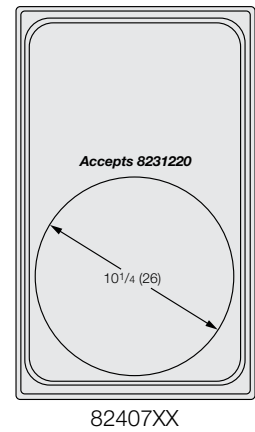

Approximate Dimensions - Shown in inches (cm)

Overall Dimensions 21¹/₈" x 25³/₄" (53.6 x 65.4cm)

82500XX

82501XX

82502XX

For use with Cold Wells (2 Well or more) or Bain Marie Hot Wells

82503XX

82504XX

*Plain stainless and satin edge stainless templates are not NSF certified.

Approximate Dimensions- Shown in inches (cm) — Overall Dimensions 21¹/₈" x 12³/₄" (53.6 x 32.4cm)

Miramar™ Stainless Steel Decorative & Plain Pans

ITEM	DEPTH IN (CM)	CAPACITY QT (L)	DIMENSIONS (LxWxH) IN (CM)
8203510	2½ (6.4)	2.4 (2.3)	12 x 13 x 2½ (30.5 x 33.0 x 6.4)
8230510	4 (10.2)	4.1 (3.9)	12 x 13 x 4 (30.5 x 33.0 x 10.2)

†Material thickness: Suffix "10" denotes 1.5mm and suffix "20" denotes 1.2mm

ITEM	DESCRIPTION	CAPACITY QT (L)	DIMENSIONS (LxWxH) IN (CM)
8230210	Small Oval - 2½" (6.4 cm) Deep	2 (1.9)	13 ¹ / ₈ x 8 ⁷ / ₈ x 2½ (33.3 x 22.5 x 6.4)
8230110	Small Oval - 4" (10.2 cm) Deep	3.4 (3.2)	13 ¹ / ₈ x 8 ⁷ / ₈ x 4 (33.3 x 22.5 x 10.2)
8231420	Large Oval - 2" (5.1 cm) Deep	3 (2.8)	19 ¹ / ₁₆ x 11 ⁷ / ₈ x 2 (48.4 x 30.2 x 5.1)
8231320	Large Oval - 4" (10.2 cm) Deep	6.4 (6.1)	19 ¹ / ₁₆ x 11 ⁷ / ₈ x 4 (48.4 x 30.2 x 10.2)
8230620	Half Oval - 4½" (10.8 cm) Deep	1.7 (1.6)	8 ⁷ / ₈ x 6½ x 4½ (22.5 x 16.5 x 11.4)