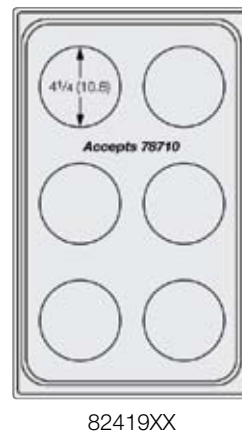

Approximate Dimensions - Shown in inches (cm)

Overall Dimensions 21¹/₈" x 25³/₄" (53.6 x 65.4cm)

82500XX

82501XX

82502XX

For use with Cold Wells (2 Well or more) or Bain Marie Hot Wells

82503XX

82504XX

*Plain stainless and satin edge stainless templates are not NSF certified.

Approximate Dimensions- Shown in inches (cm) — Overall Dimensions 21¹/₈" x 12³/₄" (53.6 x 32.4cm)

Miramar™ Stainless Steel Decorative & Plain Pans

ITEM	DEPTH IN (CM)	CAPACITY QT (L)	DIMENSIONS (LxWxH) IN (CM)
8203510	2½ (6.4)	2.4 (2.3)	12 x 13 x 2½ (30.5 x 33.0 x 6.4)
8230510	4 (10.2)	4.1 (3.9)	12 x 13 x 4 (30.5 x 33.0 x 10.2)

†Material thickness: Suffix "10" denotes 1.5mm and suffix "20" denotes 1.2mm

ITEM	DESCRIPTION	CAPACITY QT (L)	DIMENSIONS (LxWxH) IN (CM)
8230210	Small Oval - 2½" (6.4 cm) Deep	2 (1.9)	13 ¹ / ₈ x 8 ⁷ / ₈ x 2½ (33.3 x 22.5 x 6.4)
8230110	Small Oval - 4" (10.2 cm) Deep	3.4 (3.2)	13 ¹ / ₈ x 8 ⁷ / ₈ x 4 (33.3 x 22.5 x 10.2)
8231420	Large Oval - 2" (5.1 cm) Deep	3 (2.8)	19 ¹ / ₁₆ x 11 ⁷ / ₈ x 2 (48.4 x 30.2 x 5.1)
8231320	Large Oval - 4" (10.2 cm) Deep	6.4 (6.1)	19 ¹ / ₁₆ x 11 ⁷ / ₈ x 4 (48.4 x 30.2 x 10.2)
8230620	Half Oval - 4½" (10.8 cm) Deep	1.7 (1.6)	8 ⁷ / ₈ x 6½ x 4½ (22.5 x 16.5 x 11.4)