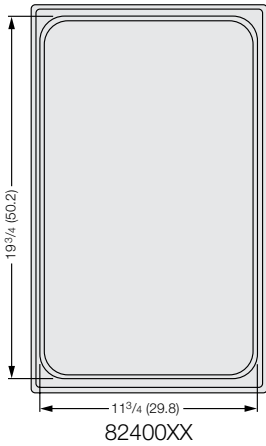

Approximate Dimensions - Shown in inches (cm)

Overall Dimensions 21¹/₈" x 25³/₄" (53.6 x 65.4cm)

82500XX

82501XX

82502XX

For use with Cold Wells (2 Well or more) or Bain Marie Hot Wells

82503XX

82504XX

*Plain stainless and satin edge stainless templates are not NSF certified.

Approximate Dimensions- Shown in inches (cm) — Overall Dimensions 21¹/₈" x 12³/₄" (53.6 x 32.4cm)

Miramar™ Stainless Steel Decorative & Plain Pans

ITEM	DEPTH IN (CM)	CAPACITY QT (L)	DIMENSIONS (LxWxH) IN (CM)
8203510	2½ (6.4)	2.4 (2.3)	12 x 13 x 2½ (30.5 x 33.0 x 6.4)
8230510	4 (10.2)	4.1 (3.9)	12 x 13 x 4 (30.5 x 33.0 x 10.2)

†Material thickness: Suffix "10" denotes 1.5mm and suffix "20" denotes 1.2mm

ITEM	DESCRIPTION	CAPACITY QT (L)	DIMENSIONS (LxWxH) IN (CM)
8230210	Small Oval - 2½" (6.4 cm) Deep	2 (1.9)	13 ¹ / ₈ x 8 ⁷ / ₈ x 2½ (33.3 x 22.5 x 6.4)
8230110	Small Oval - 4" (10.2 cm) Deep	3.4 (3.2)	13 ¹ / ₈ x 8 ⁷ / ₈ x 4 (33.3 x 22.5 x 10.2)
8231420	Large Oval - 2" (5.1 cm) Deep	3 (2.8)	19 ¹ / ₁₆ x 11 ⁷ / ₈ x 2 (48.4 x 30.2 x 5.1)
8231320	Large Oval - 4" (10.2 cm) Deep	6.4 (6.1)	19 ¹ / ₁₆ x 11 ⁷ / ₈ x 4 (48.4 x 30.2 x 10.2)
8230620	Half Oval - 4½" (10.8 cm) Deep	1.7 (1.6)	8 ⁷ / ₈ x 6½ x 4½ (22.5 x 16.5 x 11.4)