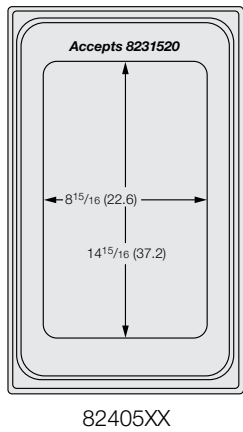

Approximate Dimensions - Shown in inches (cm)

Overall Dimensions 21¹/₈" x 25³/₄" (53.6 x 65.4cm)

82500XX

82501XX

82502XX

For use with Cold Wells (2 Well or more) or Bain Marie Hot Wells

82503XX

82504XX

*Plain stainless and satin edge stainless templates are not NSF certified.

Approximate Dimensions- Shown in inches (cm) — Overall Dimensions 21¹/₈" x 12³/₄" (53.6 x 32.4cm)

Miramar™ Stainless Steel Decorative & Plain Pans

ITEM	DEPTH IN (CM)	CAPACITY QT (L)	DIMENSIONS (LxWxH) IN (CM)
8203510	2½ (6.4)	2.4 (2.3)	12 x 13 x 2½ (30.5 x 33.0 x 6.4)
8230510	4 (10.2)	4.1 (3.9)	12 x 13 x 4 (30.5 x 33.0 x 10.2)

†Material thickness: Suffix "10" denotes 1.5mm and suffix "20" denotes 1.2mm

ITEM	DESCRIPTION	CAPACITY QT (L)	DIMENSIONS (LxWxH) IN (CM)
8230210	Small Oval - 2½" (6.4 cm) Deep	2 (1.9)	13 ¹ / ₈ x 8 ⁷ / ₈ x 2½ (33.3 x 22.5 x 6.4)
8230110	Small Oval - 4" (10.2 cm) Deep	3.4 (3.2)	13 ¹ / ₈ x 8 ⁷ / ₈ x 4 (33.3 x 22.5 x 10.2)
8231420	Large Oval - 2" (5.1 cm) Deep	3 (2.8)	19 ¹ / ₁₆ x 11 ⁷ / ₈ x 2 (48.4 x 30.2 x 5.1)
8231320	Large Oval - 4" (10.2 cm) Deep	6.4 (6.1)	19 ¹ / ₁₆ x 11 ⁷ / ₈ x 4 (48.4 x 30.2 x 10.2)
8230620	Half Oval - 4½" (10.8 cm) Deep	1.7 (1.6)	8 ⁷ / ₈ x 6½ x 4½ (22.5 x 16.5 x 11.4)