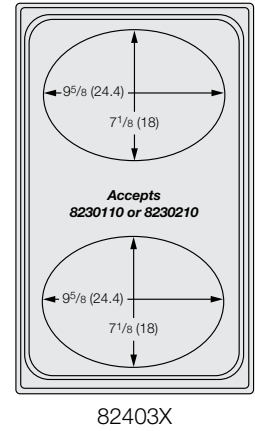

Approximate Dimensions - Shown in inches (cm)

Overall Dimensions 21¹/₈" x 25³/₄" (53.6 x 65.4cm)

82500XX

82501XX

82502XX

For use with Cold Wells (2 Well or more) or Bain Marie Hot Wells

82503XX

82504XX

*Plain stainless and satin edge stainless templates are not NSF certified.

Approximate Dimensions- Shown in inches (cm) — Overall Dimensions 21¹/₈" x 12³/₄" (53.6 x 32.4cm)

Miramar™ Stainless Steel Decorative & Plain Pans

ITEM	DEPTH IN (CM)	CAPACITY QT (L)	DIMENSIONS (LxWxH) IN (CM)
8203510	2½ (6.4)	2.4 (2.3)	12 x 13 x 2½ (30.5 x 33.0 x 6.4)
8230510	4 (10.2)	4.1 (3.9)	12 x 13 x 4 (30.5 x 33.0 x 10.2)

†Material thickness: Suffix "10" denotes 1.5mm and suffix "20" denotes 1.2mm

ITEM	DESCRIPTION	CAPACITY QT (L)	DIMENSIONS (LxWxH) IN (CM)
8230210	Small Oval - 2½" (6.4 cm) Deep	2 (1.9)	13 ¹ / ₈ x 8 ⁷ / ₈ x 2½ (33.3 x 22.5 x 6.4)
8230110	Small Oval - 4" (10.2 cm) Deep	3.4 (3.2)	13 ¹ / ₈ x 8 ⁷ / ₈ x 4 (33.3 x 22.5 x 10.2)
8231420	Large Oval - 2" (5.1 cm) Deep	3 (2.8)	19 ¹ / ₁₆ x 11 ⁷ / ₈ x 2 (48.4 x 30.2 x 5.1)
8231320	Large Oval - 4" (10.2 cm) Deep	6.4 (6.1)	19 ¹ / ₁₆ x 11 ⁷ / ₈ x 4 (48.4 x 30.2 x 10.2)
8230620	Half Oval - 4½" (10.8 cm) Deep	1.7 (1.6)	8 ⁷ / ₈ x 6½ x 4½ (22.5 x 16.5 x 11.4)