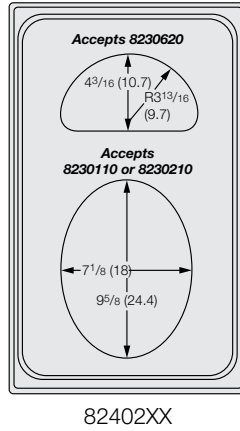

Approximate Dimensions - Shown in inches (cm)

Overall Dimensions 21¹/₈" x 25³/₄" (53.6 x 65.4cm)

82500XX

82501XX

82502XX

For use with Cold Wells (2 Well or more) or Bain Marie Hot Wells

82503XX

82504XX

*Plain stainless and satin edge stainless templates are not NSF certified.

Approximate Dimensions- Shown in inches (cm) — Overall Dimensions 21¹/₈" x 12³/₄" (53.6 x 32.4cm)

Miramar™ Stainless Steel Decorative & Plain Pans

ITEM	DEPTH IN (CM)	CAPACITY QT (L)	DIMENSIONS (LxWxH) IN (CM)
8203510	2½ (6.4)	2.4 (2.3)	12 x 13 x 2½ (30.5 x 33.0 x 6.4)
8230510	4 (10.2)	4.1 (3.9)	12 x 13 x 4 (30.5 x 33.0 x 10.2)

†Material thickness: Suffix "10" denotes 1.5mm and suffix "20" denotes 1.2mm

ITEM	DESCRIPTION	CAPACITY QT (L)	DIMENSIONS (LxWxH) IN (CM)
8230210	Small Oval - 2½" (6.4 cm) Deep	2 (1.9)	13 ¹ / ₈ x 8 ⁷ / ₈ x 2½ (33.3 x 22.5 x 6.4)
8230110	Small Oval - 4" (10.2 cm) Deep	3.4 (3.2)	13 ¹ / ₈ x 8 ⁷ / ₈ x 4 (33.3 x 22.5 x 10.2)
8231420	Large Oval - 2" (5.1 cm) Deep	3 (2.8)	19 ¹ / ₁₆ x 11 ⁷ / ₈ x 2 (48.4 x 30.2 x 5.1)
8231320	Large Oval - 4" (10.2 cm) Deep	6.4 (6.1)	19 ¹ / ₁₆ x 11 ⁷ / ₈ x 4 (48.4 x 30.2 x 10.2)
8230620	Half Oval - 4½" (10.8 cm) Deep	1.7 (1.6)	8 ⁷ / ₈ x 6½ x 4½ (22.5 x 16.5 x 11.4)