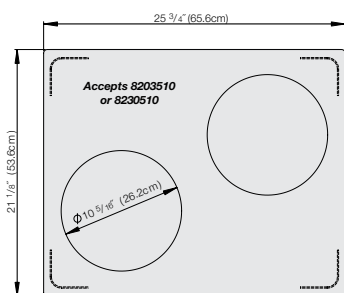

Approximate Dimensions - Shown in inches (cm)

Overall Dimensions 21¹/₈" x 25³/₄" (53.6 x 65.4cm)

82500XX

82501XX

82502XX

For use with Cold Wells (2 Well or more) or Bain Marie Hot Wells

82503XX

82504XX

*Plain stainless and satin edge stainless templates are not NSF certified.

Approximate Dimensions- Shown in inches (cm) — Overall Dimensions 21¹/₈" x 12³/₄" (53.6 x 32.4cm)

Miramar™ Stainless Steel Decorative & Plain Pans

ITEM	DEPTH IN (CM)	CAPACITY QT (L)	DIMENSIONS (LxWxH) IN (CM)
8203510	2½ (6.4)	2.4 (2.3)	12 x 13 x 2½ (30.5 x 33.0 x 6.4)
8230510	4 (10.2)	4.1 (3.9)	12 x 13 x 4 (30.5 x 33.0 x 10.2)

†Material thickness: Suffix "10" denotes 1.5mm and suffix "20" denotes 1.2mm

ITEM	DESCRIPTION	CAPACITY QT (L)	DIMENSIONS (LxWxH) IN (CM)
8230210	Small Oval - 2½" (6.4 cm) Deep	2 (1.9)	13 ¹ / ₈ x 8 ⁷ / ₈ x 2½ (33.3 x 22.5 x 6.4)
8230110	Small Oval - 4" (10.2 cm) Deep	3.4 (3.2)	13 ¹ / ₈ x 8 ⁷ / ₈ x 4 (33.3 x 22.5 x 10.2)
8231420	Large Oval - 2" (5.1 cm) Deep	3 (2.8)	19 ¹ / ₁₆ x 11 ⁷ / ₈ x 2 (48.4 x 30.2 x 5.1)
8231320	Large Oval - 4" (10.2 cm) Deep	6.4 (6.1)	19 ¹ / ₁₆ x 11 ⁷ / ₈ x 4 (48.4 x 30.2 x 10.2)
8230620	Half Oval - 4½" (10.8 cm) Deep	1.7 (1.6)	8 ⁷ / ₈ x 6½ x 4½ (22.5 x 16.5 x 11.4)