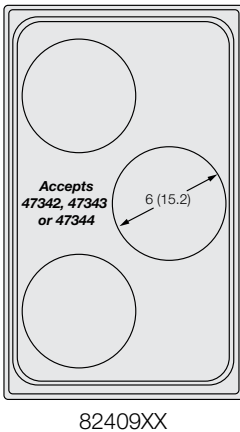

Approximate Dimensions - Shown in inches (cm)

Overall Dimensions 21¹/₈" x 25³/₄" (53.6 x 65.4cm)

82500XX

82501XX

82502XX

For use with Cold Wells (2 Well or more) or Bain Marie Hot Wells

82503XX

82504XX

*Plain stainless and satin edge stainless templates are not NSF certified.

Approximate Dimensions- Shown in inches (cm) — Overall Dimensions 21¹/₈" x 12³/₄" (53.6 x 32.4cm)

Miramar™ Stainless Steel Decorative & Plain Pans

ITEM	DEPTH IN (CM)	CAPACITY QT (L)	DIMENSIONS (LxWxH) IN (CM)
8203510	2½ (6.4)	2.4 (2.3)	12 x 13 x 2½ (30.5 x 33.0 x 6.4)
8230510	4 (10.2)	4.1 (3.9)	12 x 13 x 4 (30.5 x 33.0 x 10.2)

†Material thickness: Suffix "10" denotes 1.5mm and suffix "20" denotes 1.2mm

ITEM	DESCRIPTION	CAPACITY QT (L)	DIMENSIONS (LxWxH) IN (CM)
8230210	Small Oval - 2½" (6.4 cm) Deep	2 (1.9)	13 ¹ / ₈ x 8 ⁷ / ₈ x 2½ (33.3 x 22.5 x 6.4)
8230110	Small Oval - 4" (10.2 cm) Deep	3.4 (3.2)	13 ¹ / ₈ x 8 ⁷ / ₈ x 4 (33.3 x 22.5 x 10.2)
8231420	Large Oval - 2" (5.1 cm) Deep	3 (2.8)	19 ¹ / ₁₆ x 11 ⁷ / ₈ x 2 (48.4 x 30.2 x 5.1)
8231320	Large Oval - 4" (10.2 cm) Deep	6.4 (6.1)	19 ¹ / ₁₆ x 11 ⁷ / ₈ x 4 (48.4 x 30.2 x 10.2)
8230620	Half Oval - 4½" (10.8 cm) Deep	1.7 (1.6)	8 ⁷ / ₈ x 6½ x 4½ (22.5 x 16.5 x 11.4)