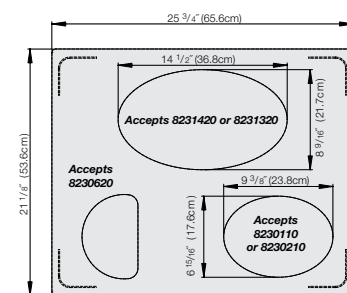

Approximate Dimensions - Shown in inches (cm)

Overall Dimensions 21¹/₈" x 25³/₄" (53.6 x 65.4cm)

82500XX

82501XX

82502XX

For use with Cold Wells (2 Well or more) or Bain Marie Hot Wells

82503XX

82504XX

*Plain stainless and satin edge stainless templates are not NSF certified.

Approximate Dimensions- Shown in inches (cm) — Overall Dimensions 21¹/₈" x 12³/₄" (53.6 x 32.4cm)

Miramar™ Stainless Steel Decorative & Plain Pans

ITEM	DEPTH IN (CM)	CAPACITY QT (L)	DIMENSIONS (LxWxH) IN (CM)
8203510	2½ (6.4)	2.4 (2.3)	12 x 13 x 2½ (30.5 x 33.0 x 6.4)
8230510	4 (10.2)	4.1 (3.9)	12 x 13 x 4 (30.5 x 33.0 x 10.2)

†Material thickness: Suffix "10" denotes 1.5mm and suffix "20" denotes 1.2mm

ITEM	DESCRIPTION	CAPACITY QT (L)	DIMENSIONS (LxWxH) IN (CM)
8230210	Small Oval - 2½" (6.4 cm) Deep	2 (1.9)	13 ¹ / ₈ x 8 ⁷ / ₈ x 2½ (33.3 x 22.5 x 6.4)
8230110	Small Oval - 4" (10.2 cm) Deep	3.4 (3.2)	13 ¹ / ₈ x 8 ⁷ / ₈ x 4 (33.3 x 22.5 x 10.2)
8231420	Large Oval - 2" (5.1 cm) Deep	3 (2.8)	19 ¹ / ₁₆ x 11 ⁷ / ₈ x 2 (48.4 x 30.2 x 5.1)
8231320	Large Oval - 4" (10.2 cm) Deep	6.4 (6.1)	19 ¹ / ₁₆ x 11 ⁷ / ₈ x 4 (48.4 x 30.2 x 10.2)
8230620	Half Oval - 4½" (10.8 cm) Deep	1.7 (1.6)	8 ⁷ / ₈ x 6½ x 4½ (22.5 x 16.5 x 11.4)