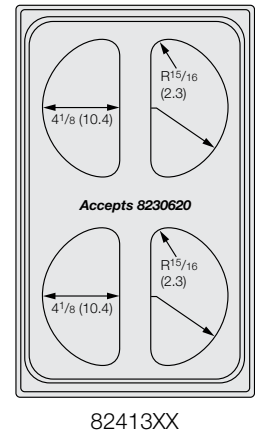

Approximate Dimensions - Shown in inches (cm)

Overall Dimensions 21¹/₈" x 25³/₄" (53.6 x 65.4cm)

82500XX

82501XX

82502XX

For use with Cold Wells (2 Well or more) or Bain Marie Hot Wells

82503XX

82504XX

*Plain stainless and satin edge stainless templates are not NSF certified.

Approximate Dimensions- Shown in inches (cm) — Overall Dimensions 21¹/₈" x 12³/₄" (53.6 x 32.4cm)

Miramar™ Stainless Steel Decorative & Plain Pans

ITEM	DEPTH IN (CM)	CAPACITY QT (L)	DIMENSIONS (LxWxH) IN (CM)
8203510	2½ (6.4)	2.4 (2.3)	12 x 13 x 2½ (30.5 x 33.0 x 6.4)
8230510	4 (10.2)	4.1 (3.9)	12 x 13 x 4 (30.5 x 33.0 x 10.2)

†Material thickness: Suffix "10" denotes 1.5mm and suffix "20" denotes 1.2mm

ITEM	DESCRIPTION	CAPACITY QT (L)	DIMENSIONS (LxWxH) IN (CM)
8230210	Small Oval - 2½" (6.4 cm) Deep	2 (1.9)	13 ¹ / ₈ x 8 ⁷ / ₈ x 2½ (33.3 x 22.5 x 6.4)
8230110	Small Oval - 4" (10.2 cm) Deep	3.4 (3.2)	13 ¹ / ₈ x 8 ⁷ / ₈ x 4 (33.3 x 22.5 x 10.2)
8231420	Large Oval - 2" (5.1 cm) Deep	3 (2.8)	19 ¹ / ₁₆ x 11 ⁷ / ₈ x 2 (48.4 x 30.2 x 5.1)
8231320	Large Oval - 4" (10.2 cm) Deep	6.4 (6.1)	19 ¹ / ₁₆ x 11 ⁷ / ₈ x 4 (48.4 x 30.2 x 10.2)
8230620	Half Oval - 4½" (10.8 cm) Deep	1.7 (1.6)	8 ⁷ / ₈ x 6½ x 4½ (22.5 x 16.5 x 11.4)