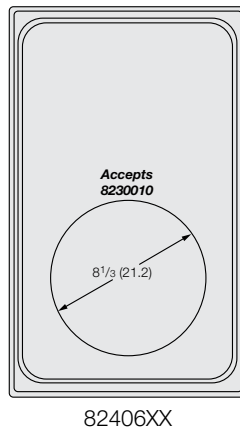

Approximate Dimensions - Shown in inches (cm)

Overall Dimensions 21¹/₈" x 25³/₄" (53.6 x 65.4cm)

82500XX

82501XX

82502XX

For use with Cold Wells (2 Well or more) or Bain Marie Hot Wells

82503XX

82504XX

*Plain stainless and satin edge stainless templates are not NSF certified.

Approximate Dimensions- Shown in inches (cm) — Overall Dimensions 21¹/₈" x 12³/₄" (53.6 x 32.4cm)

Miramar™ Stainless Steel Decorative & Plain Pans

ITEM	DEPTH IN (CM)	CAPACITY QT (L)	DIMENSIONS (LxWxH) IN (CM)
8203510	2½ (6.4)	2.4 (2.3)	12 x 13 x 2½ (30.5 x 33.0 x 6.4)
8230510	4 (10.2)	4.1 (3.9)	12 x 13 x 4 (30.5 x 33.0 x 10.2)

†Material thickness: Suffix "10" denotes 1.5mm and suffix "20" denotes 1.2mm

ITEM	DESCRIPTION	CAPACITY QT (L)	DIMENSIONS (LxWxH) IN (CM)
8230210	Small Oval - 2½" (6.4 cm) Deep	2 (1.9)	13 ¹ / ₈ x 8 ⁷ / ₈ x 2½ (33.3 x 22.5 x 6.4)
8230110	Small Oval - 4" (10.2 cm) Deep	3.4 (3.2)	13 ¹ / ₈ x 8 ⁷ / ₈ x 4 (33.3 x 22.5 x 10.2)
8231420	Large Oval - 2" (5.1 cm) Deep	3 (2.8)	19 ¹ / ₁₆ x 11 ⁷ / ₈ x 2 (48.4 x 30.2 x 5.1)
8231320	Large Oval - 4" (10.2 cm) Deep	6.4 (6.1)	19 ¹ / ₁₆ x 11 ⁷ / ₈ x 4 (48.4 x 30.2 x 10.2)
8230620	Half Oval - 4½" (10.8 cm) Deep	1.7 (1.6)	8 ⁷ / ₈ x 6½ x 4½ (22.5 x 16.5 x 11.4)