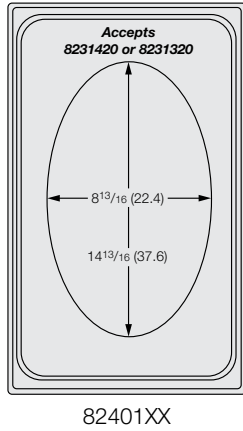

Approximate Dimensions - Shown in inches (cm)

Overall Dimensions 21¹/₈" x 25³/₄" (53.6 x 65.4cm)

82500XX

82501XX

82502XX

For use with Cold Wells (2 Well or more) or Bain Marie Hot Wells

82503XX

82504XX

*Plain stainless and satin edge stainless templates are not NSF certified.

Approximate Dimensions- Shown in inches (cm) — Overall Dimensions 21¹/₈" x 12³/₄" (53.6 x 32.4cm)

Miramar™ Stainless Steel Decorative & Plain Pans

ITEM	DEPTH IN (CM)	CAPACITY QT (L)	DIMENSIONS (LxWxH) IN (CM)
8203510	2½ (6.4)	2.4 (2.3)	12 x 13 x 2½ (30.5 x 33.0 x 6.4)
8230510	4 (10.2)	4.1 (3.9)	12 x 13 x 4 (30.5 x 33.0 x 10.2)

†Material thickness: Suffix "10" denotes 1.5mm and suffix "20" denotes 1.2mm

ITEM	DESCRIPTION	CAPACITY QT (L)	DIMENSIONS (LxWxH) IN (CM)
8230210	Small Oval - 2½" (6.4 cm) Deep	2 (1.9)	13 ¹ / ₈ x 8 ⁷ / ₈ x 2½ (33.3 x 22.5 x 6.4)
8230110	Small Oval - 4" (10.2 cm) Deep	3.4 (3.2)	13 ¹ / ₈ x 8 ⁷ / ₈ x 4 (33.3 x 22.5 x 10.2)
8231420	Large Oval - 2" (5.1 cm) Deep	3 (2.8)	19 ¹ / ₁₆ x 11 ⁷ / ₈ x 2 (48.4 x 30.2 x 5.1)
8231320	Large Oval - 4" (10.2 cm) Deep	6.4 (6.1)	19 ¹ / ₁₆ x 11 ⁷ / ₈ x 4 (48.4 x 30.2 x 10.2)
8230620	Half Oval - 4½" (10.8 cm) Deep	1.7 (1.6)	8 ⁷ / ₈ x 6½ x 4½ (22.5 x 16.5 x 11.4)