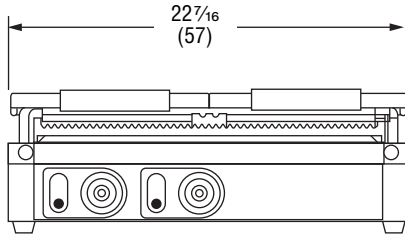

DIMENSIONS

□ Dimensions shown in inches (cm).

40794 / 40794-C

Front View

Side View

Top View

40795 / 40795-C

Front View

Side View

Top View

SPECIFICATIONS

| Item | Cooking Surface | | Watts | Volts | Amps | Plug |
|---------|-----------------|-----------------|-------|-------|------|---------------|
| | Width | Length | | | | |
| 40794 | 16 1/8 (41) | 9 5/8 (24.4) | 1800 | 120 | 15 | NEMA 5-15P |
| 40795 | 22 7/16 (57) | 9 5/8 (24.4) | 3080 | 220 | 14 | NEMA 6-15P |
| 40794-C | 16 1/8 (41) | 9 5/8 (24.4) | 1800 | 120 | 15 | NEMA 5-20P |
| 40795-C | 22 7/16 (57) | 9 5/8 (24.4) | 3080 | 220 | 14 | NEMA 6-20P |