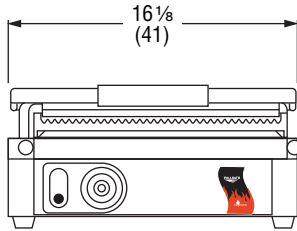

DIMENSIONS

□ Dimensions shown in inches (cm).

40794 / 40794-C

Front View

Side View

Top View

40795 / 40795-C

Front View

Side View

Top View

SPECIFICATIONS

| Item | Cooking Surface | | Watts | Volts | Amps | Plug |
|---------|-----------------|-----------------|-------|-------|------|---------------|
| | Width | Length | | | | |
| 40794 | 16 1/8 (41) | 9 5/8 (24.4) | 1800 | 120 | 15 | NEMA 5-15P |
| 40795 | 22 7/16 (57) | 9 5/8 (24.4) | 3080 | 220 | 14 | NEMA 6-15P |
| 40794-C | 16 1/8 (41) | 9 5/8 (24.4) | 1800 | 120 | 15 | NEMA 5-20P |
| 40795-C | 22 7/16 (57) | 9 5/8 (24.4) | 3080 | 220 | 14 | NEMA 6-20P |