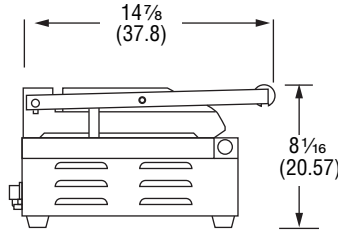

DIMENSIONS

□ Dimensions shown in inches (cm).

40794 / 40794-C

Front View

Side View

Top View

40795 / 40795-C

Front View

Side View

Top View

SPECIFICATIONS

| Item | Cooking Surface | | Watts | Volts | Amps | Plug |
|---------|-----------------|-----------------|-------|-------|------|---------------|
| | Width | Length | | | | |
| 40794 | 16 1/8 (41) | 9 5/8 (24.4) | 1800 | 120 | 15 | NEMA 5-15P |
| 40795 | 22 7/16 (57) | 9 5/8 (24.4) | 3080 | 220 | 14 | NEMA 6-15P |
| 40794-C | 16 1/8 (41) | 9 5/8 (24.4) | 1800 | 120 | 15 | NEMA 5-20P |
| 40795-C | 22 7/16 (57) | 9 5/8 (24.4) | 3080 | 220 | 14 | NEMA 6-20P |