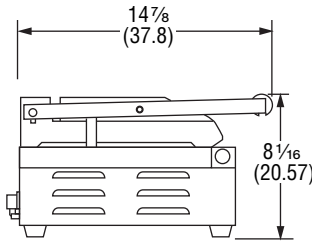

DIMENSIONS

□ Dimensions shown in inches (cm).

40794 / 40794-C

Front View

Side View

Top View

40795 / 40795-C

Front View

Side View

Top View

SPECIFICATIONS

| Item | Cooking Surface | | Watts | Volts | Amps | Plug |
|---------|-----------------|-----------------|-------|-------|------|---------------|
| | Width | Length | | | | |
| 40794 | 16 1/8 (41) | 9 5/8 (24.4) | 1800 | 120 | 15 | NEMA 5-15P |
| 40795 | 22 7/16 (57) | 9 5/8 (24.4) | 3080 | 220 | 14 | NEMA 6-15P |
| 40794-C | 16 1/8 (41) | 9 5/8 (24.4) | 1800 | 120 | 15 | NEMA 5-20P |
| 40795-C | 22 7/16 (57) | 9 5/8 (24.4) | 3080 | 220 | 14 | NEMA 6-20P |