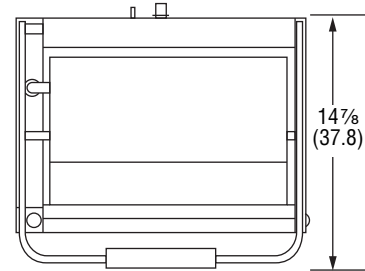

DIMENSIONS

□ Dimensions shown in inches (cm).

40794 / 40794-C

Front View

Side View

Top View

40795 / 40795-C

Front View

Side View

Top View

SPECIFICATIONS

| Item | Cooking Surface | | Watts | Volts | Amps | Plug |
|---------|-----------------|-----------------|-------|-------|------|---------------|
| | Width | Length | | | | |
| 40794 | 16 1/8 (41) | 9 5/8 (24.4) | 1800 | 120 | 15 | NEMA 5-15P |
| 40795 | 22 7/16 (57) | 9 5/8 (24.4) | 3080 | 220 | 14 | NEMA 6-15P |
| 40794-C | 16 1/8 (41) | 9 5/8 (24.4) | 1800 | 120 | 15 | NEMA 5-20P |
| 40795-C | 22 7/16 (57) | 9 5/8 (24.4) | 3080 | 220 | 14 | NEMA 6-20P |