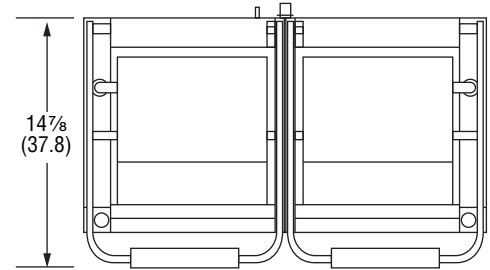

DIMENSIONS

□ Dimensions shown in inches (cm).

40794 / 40794-C

Front View

Side View

Top View

40795 / 40795-C

Front View

Side View

Top View

SPECIFICATIONS

| Item | Cooking Surface | | Watts | Volts | Amps | Plug |
|---------|-----------------|-----------------|-------|-------|------|---------------|
| | Width | Length | | | | |
| 40794 | 16 1/8 (41) | 9 5/8 (24.4) | 1800 | 120 | 15 | NEMA 5-15P |
| 40795 | 22 7/16 (57) | 9 5/8 (24.4) | 3080 | 220 | 14 | NEMA 6-15P |
| 40794-C | 16 1/8 (41) | 9 5/8 (24.4) | 1800 | 120 | 15 | NEMA 5-20P |
| 40795-C | 22 7/16 (57) | 9 5/8 (24.4) | 3080 | 220 | 14 | NEMA 6-20P |