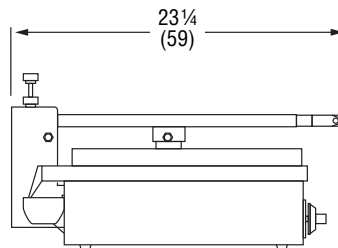

## DIMENSIONS

□ Dimensions shown in inches (cm).

**40791, 40792 and 40790**

Front View

Side View

Top View

**40793**

Front View

Side View

Top View

## SPECIFICATIONS

Item	Cooking Surface		Watts	Volts	Amps	Plug
	Width	Depth				
40790	13 5/16 (33.8)	12 3/16 (31)	1800	120	15	5-15P
40791	13 5/16 (33.8)	12 3/16 (31)	1800	120	15	5-15P
40792	13 5/16 (33.8)	12 3/16 (31)	1800	120	15	5-15P
40793	17 7/16 (44.3)	15 5/8 (39.7)	1800	120	15	5-15P