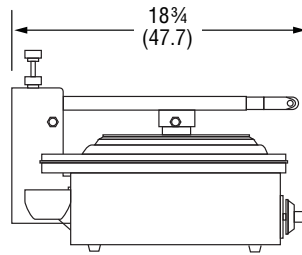

## DIMENSIONS

□ Dimensions shown in inches (cm).

**40791, 40792 and 40790**

Front View

Side View

Top View

**40793**

Front View

Side View

Top View

## SPECIFICATIONS

Item	Cooking Surface		Watts	Volts	Amps	Plug
	Width	Depth				
40790	13 5/16 (33.8)	12 3/16 (31)	1800	120	15	5-15P
40791	13 5/16 (33.8)	12 3/16 (31)	1800	120	15	5-15P
40792	13 5/16 (33.8)	12 3/16 (31)	1800	120	15	5-15P
40793	17 7/16 (44.3)	15 5/8 (39.7)	1800	120	15	5-15P