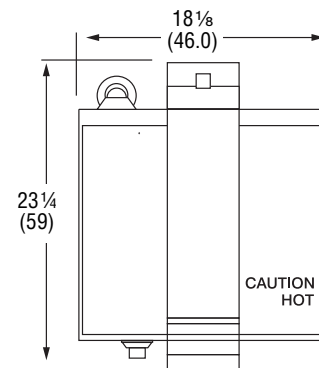

## DIMENSIONS

□ Dimensions shown in inches (cm).

**40791, 40792 and 40790**

Front View

Side View

Top View

**40793**

Front View

Side View

Top View

## SPECIFICATIONS

Item	Cooking Surface		Watts	Volts	Amps	Plug
	Width	Depth				
40790	13 5/16 (33.8)	12 3/16 (31)	1800	120	15	5-15P
40791	13 5/16 (33.8)	12 3/16 (31)	1800	120	15	5-15P
40792	13 5/16 (33.8)	12 3/16 (31)	1800	120	15	5-15P
40793	17 7/16 (44.3)	15 5/8 (39.7)	1800	120	15	5-15P