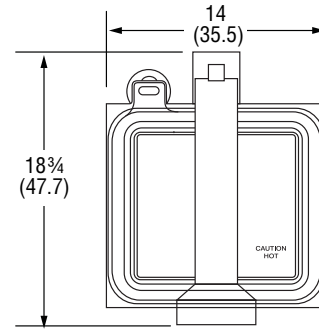

## DIMENSIONS

□ Dimensions shown in inches (cm).

**40791, 40792 and 40790**

Front View

Side View

Top View

**40793**

Front View

Side View

Top View

## SPECIFICATIONS

Item	Cooking Surface		Watts	Volts	Amps	Plug
	Width	Depth				
40790	13 5/16 (33.8)	12 3/16 (31)	1800	120	15	5-15P
40791	13 5/16 (33.8)	12 3/16 (31)	1800	120	15	5-15P
40792	13 5/16 (33.8)	12 3/16 (31)	1800	120	15	5-15P
40793	17 7/16 (44.3)	15 5/8 (39.7)	1800	120	15	5-15P