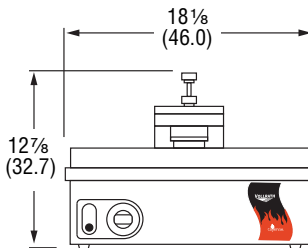

## DIMENSIONS

□ Dimensions shown in inches (cm).

**40791, 40792 and 40790**

Front View

Side View

Top View

**40793**

Front View

Side View

Top View

## SPECIFICATIONS

Item	Cooking Surface		Watts	Volts	Amps	Plug
	Width	Depth				
40790	13 5/16 (33.8)	12 3/16 (31)	1800	120	15	5-15P
40791	13 5/16 (33.8)	12 3/16 (31)	1800	120	15	5-15P
40792	13 5/16 (33.8)	12 3/16 (31)	1800	120	15	5-15P
40793	17 7/16 (44.3)	15 5/8 (39.7)	1800	120	15	5-15P