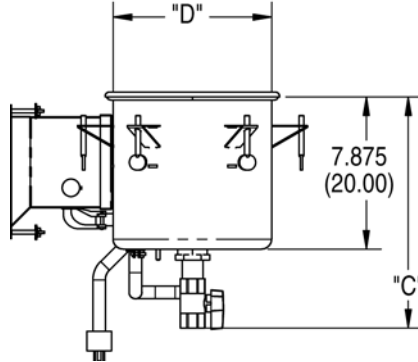

Vollrath of Canada, Co.
Tel: 800.695.8560
FAX: 800.752.5620

MODULAR DROP-IN: SOUP WELL

MODELS

Model	Size	Voltage	Control	Drain	Model	Size	Voltage	Control	Drain
36460	4 1/8 qt.	100-120V	Infinite Control	Standard	3646010	4 1/8 qt.	100-120V	Thermostatic Control	Standard
36461	4 1/8 qt.	208-240V	Infinite Control	Standard	3646110	4 1/8 qt.	208-240V	Thermostatic Control	Standard
36462	7 1/4 qt.	100-120V	Infinite Control	Standard	3646210	7 1/4 qt.	100-120V	Thermostatic Control	Standard
36463	7 1/4 qt.	208-240V	Infinite Control	Standard	3646310	7 1/4 qt.	208-240V	Thermostatic Control	Standard
36464	11 qt.	100-120V	Infinite Control	Standard	3646410	11 qt.	100-120V	Thermostatic Control	Standard
36465	11 qt.	208-240V	Infinite Control	Standard	3646510	11 qt.	208-240V	Thermostatic Control	Standard

DIMENSIONS

□ Dimensions shown in inches (cm).

Control Panel Cutout

Round Well Cutout

Item	Capacity	A	B	C	D	E	Voltage	Watts	Amps	Plug	Receptacle
36460 3646010	4 1/8 qt.	8.813 (22.385)	8.250 (20.955)	11.672 (29.647)	8.000 (20.32)	8.813 (22.385)	120V, 50/60 Hz	480	4.0	5-15P	5-15R
36461 3646110	4 1/8 qt.	8.813 (22.385)	8.250 (20.955)	11.672 (29.647)	8.000 (20.32)	8.813 (22.385)	208/240V, 50/60 Hz	480-640	2.3 - 2.7	6-15P	6-15R
36462 3646210	7 1/4 qt.	11.188 (28.418)	10.562 (26.827)	11.672 (29.647)	10.312 (26.192)	11.188 (28.418)	120V, 50/60 Hz	720	6.0	5-15P	5-15R
36463 3646310	7 1/4 qt.	11.188 (28.418)	10.562 (26.827)	11.672 (29.647)	10.312 (26.192)	11.188 (28.418)	208/240V, 50/60 Hz	720-960	3.5 - 4.0	6-15P	6-15R
36464 3646410	11 qt.	12.813 (32.545)	12.250 (31.115)	11.672 (29.647)	12.00 (30.48)	12.813 (32.545)	120V, 50/60 Hz	720	6.0	5-15P	5-15R
36465 3646510	11 qt.	12.813 (32.545)	12.250 (31.115)	11.672 (29.647)	12.00 (30.48)	12.813 (32.545)	208/240V, 50/60 Hz	720-960	3.5 - 4.0	6-15P	6-15R