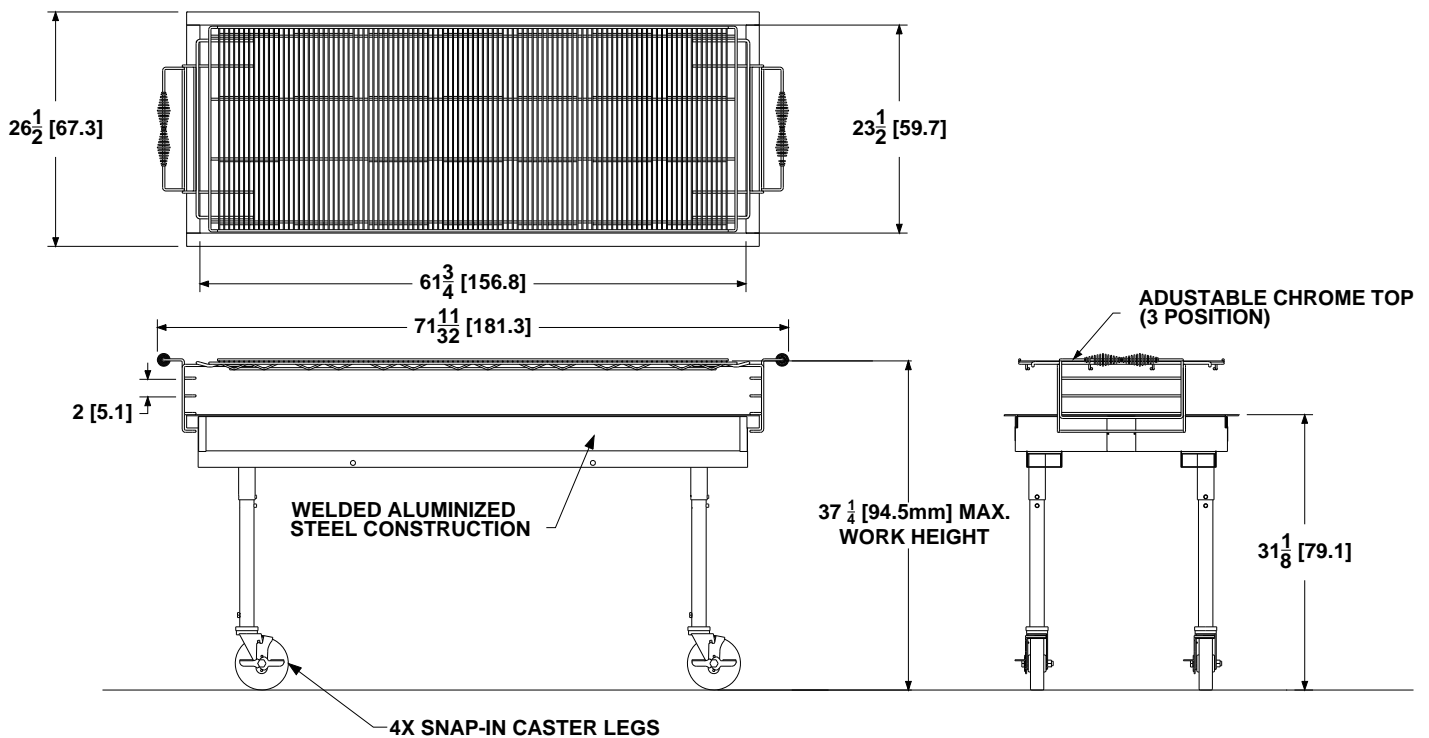

## Model CGL60 Light Duty Outdoor Charcoal Grills

INDIVIDUAL CHARBROILER SPECIFICATIONS	
Model Size	CGL60
Cooking Power	Charcoal
Top Grid Cooking Area	1392 in <sup>2</sup> (8,967cm <sup>2</sup> )
Top Grid(s)	60" x 23.5" (152.4 x 59.7 cm)
SHIPPING INFORMATION (Approximate)	
Shipping Weight	288 lbs. (131 kg)
Shipping Crate L x W x H	71" x 37" x 25" (180cm x 94cm x 64cm)
Shipping Cube	21.6 ft <sup>3</sup> (0.6 m <sup>3</sup> )
INSTALLATION INFORMATION	
<b>IMPORTANT- This appliance is intended for outdoor use ONLY.</b>	
SHORT FORM SPECIFICATION	
Provide MagiKitch'n model CGL60 outdoor charbroiler mounted on steel legs and casters. Unit can be used for charcoal, wood and mesquite grilling. Unit shall be Aluminized steel construction. Convertible design allows operator to quickly add additional accessories without the use of tools in most instances. Provide Options and Accessories as follows:	