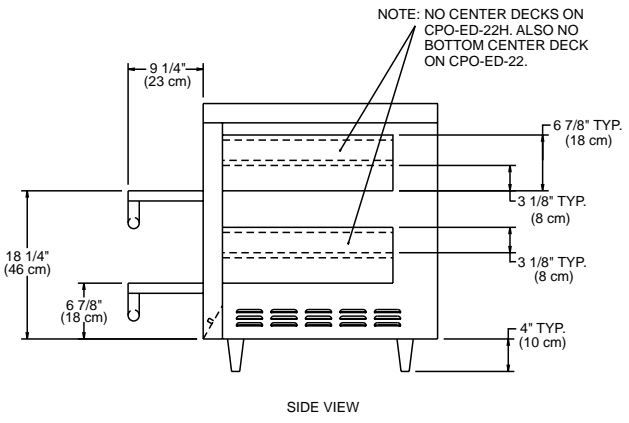

Item #: \_\_\_\_\_  
 Model #: CPO-ED-24H  
 Product Name: Counter Top Double  
 Pizza Oven w/Hearths

COMBUSTIBLE WALL CLEARANCE  
 SIDES: 1" (25MM)  
 REAR: 1" (25MM)

**Dimensions**

Exterior			Hearth		Weight
H	W	D	W	D	
29" (74cm)	26 1/2" (67cm)	28-7/8" (74cm)	21" (53cm)	21" (53cm)	293lbs. (133kg)