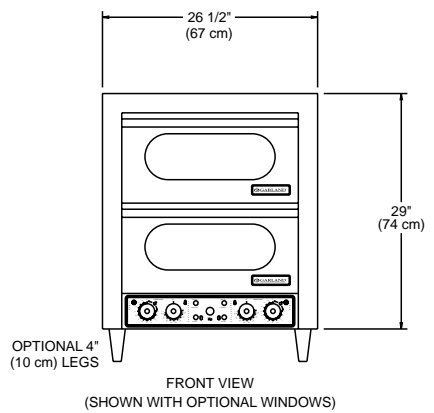

*Model CPO-ED-24H shown with optional windows.*

**Standard Features:**

- Incoloy tubular heating elements - total 7200 Watts.
- 650° F (343° C) adjustable electromechanical thermostat, one per oven cavity.
- One fifteen (15) minute mechanical timer per oven cavity.
- 3" crown heights.
- Oven ready light indicates when oven has reached selected temperature, one per oven cavity.
- 1 1/2" thick insulation in walls, top and doors.
- Two (2) removable baking hearths, per oven cavity.
- All stainless steel finish.
- Standard with 6 ft. (1.8m) long cord and plug (single-phase models only).
- 208 or 240 volts, single or three phase (please specify).
- One-year parts and labor warranty.

**Capacity:**

- 4 - 20" pre-baked crust pizzas (not designed for pan pizza)

**Optional Features:**

- Windows in doors and interior lights
- 4" adjustable legs
- 60-minute timers

**Specifications:**

Garland Model Number CPO-ED-24H, electric counter top double pizza oven. Compact 26 1/2" W x 28 7/8" D size includes a total of four decks with hearths. All stainless steel construction. 650° F (343° C) adjustable electromechanical thermostat and two mechanical 15-minute timers. 208 or 240 volt, single or three phase, (please specify).

Item #: \_\_\_\_\_  
 Model #: CPO-ED-24H  
 Product Name: Counter Top Double  
 Pizza Oven w/Hearths

COMBUSTIBLE WALL CLEARANCE  
 SIDES: 1" (25MM)  
 REAR: 1" (25MM)

**Dimensions**

Exterior			Hearth		Weight
H	W	D	W	D	
29" (74cm)	26 1/2" (67cm)	28-7/8" (74cm)	21" (53cm)	21" (53cm)	293lbs. (133kg)