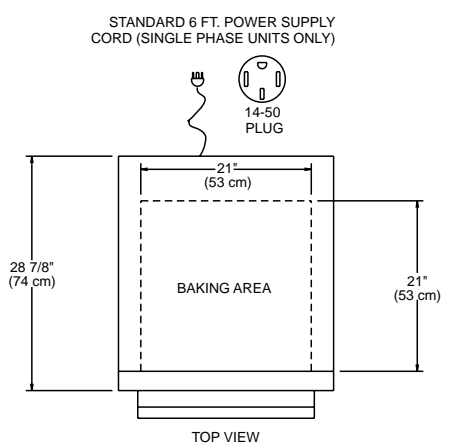

*Model CPO-ED-24H shown with optional windows.*

**Standard Features:**

- Incoloy tubular heating elements - total 7200 Watts.
- 650° F (343° C) adjustable electromechanical thermostat, one per oven cavity.
- One fifteen (15) minute mechanical timer per oven cavity.
- 3" crown heights.
- Oven ready light indicates when oven has reached selected temperature, one per oven cavity.
- 1 1/2" thick insulation in walls, top and doors.
- Two (2) removable baking hearths, per oven cavity.
- All stainless steel finish.
- Standard with 6 ft. (1.8m) long cord and plug (single-phase models only).
- 208 or 240 volts, single or three phase (please specify).
- One-year parts and labor warranty.

**Capacity:**

- 4 - 20" pre-baked crust pizzas (not designed for pan pizza)

**Optional Features:**

- Windows in doors and interior lights
- 4" adjustable legs
- 60-minute timers

**Specifications:**

Garland Model Number CPO-ED-24H, electric counter top double pizza oven. Compact 26 1/2" W x 28 7/8" D size includes a total of four decks with hearths. All stainless steel construction. 650° F (343° C) adjustable electromechanical thermostat and two mechanical 15-minute timers. 208 or 240 volt, single or three phase, (please specify).

Item #: \_\_\_\_\_  
 Model #: CPO-ED-24H  
 Product Name: Counter Top Double  
 Pizza Oven w/Hearths

COMBUSTIBLE WALL CLEARANCE  
 SIDES: 1" (25MM)  
 REAR: 1" (25MM)

**Dimensions**

Exterior			Hearth		Weight
H	W	D	W	D	
29" (74cm)	26 1/2" (67cm)	28-7/8" (74cm)	21" (53cm)	21" (53cm)	293lbs. (133kg)