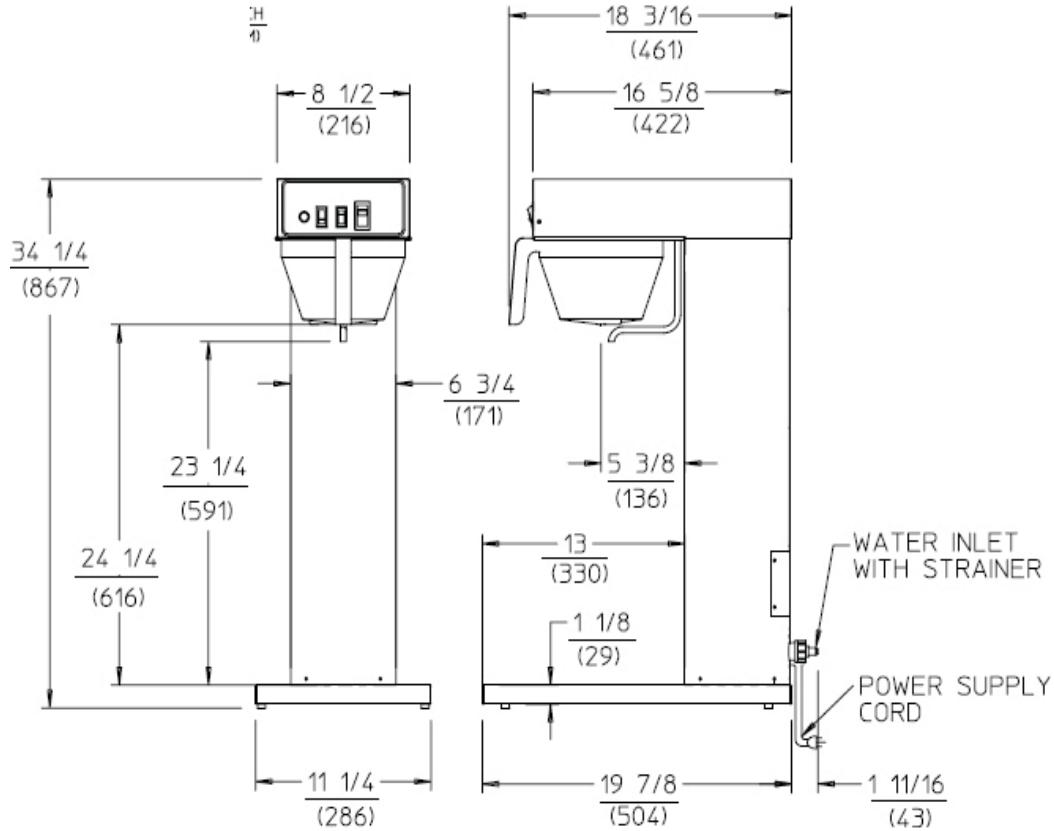

Features

- The 8740 provides 3 and 5 gallon capacity for economical loose leaf or pillow pack brewing.
- The external bypass system blends the diverted cold water immediately with the tea concentrate from the brew chamber.
- Ready-to-Brew light indicates the proper water temperature to help eliminate the guesswork in brewing.
- Superior sprayhead design spreads water over the tea leaves, creating agitation and a floating action that completely saturates the tea leaves to capture the full, rich essence.
- New Hi-Temp Brew Chamber with integrated grid allows viewing of brew process.
- Rugged base assures stability and strength, and provides easy placement of tea dispenser.
- Convenient tank heater on/off switch provides energy savings options.
- Exclusive design provides easy access to components for quick service.
- A high level of commonality of part with other Bloomfield models will significantly reduce the inventory of spare parts required to service.
- Premium quality thermostat has a full-length sensing bulb that recognizes water temperature accurately and cycles less frequently.
- Volume and Temperature adjustments can be made with ease, no panels to remove or tools required.
- Unique water valve with built-in flow control and strainer assures consistent operation at 20 - 90 p.s.i.
- High-quality, easy-to-clean stainless steel construction.
- One-piece drawn stainless steel water tank has a superior design for extended life.

Accessories

Bloomfield offers a full line of tea dispensers.

DIMENSIONS: INCH
(MM)

SPECIFICATIONS:

MODELS	WATTS	VOLTS	AMPS	PHASE	POWER SUPPLY CORD
8740	1515	120	13	SINGLE	NEMA 5-15P

NOTE: Specifications are subject to change without notice and are not intended for installation purposes. See operation and maintenance manual for complete instructions.