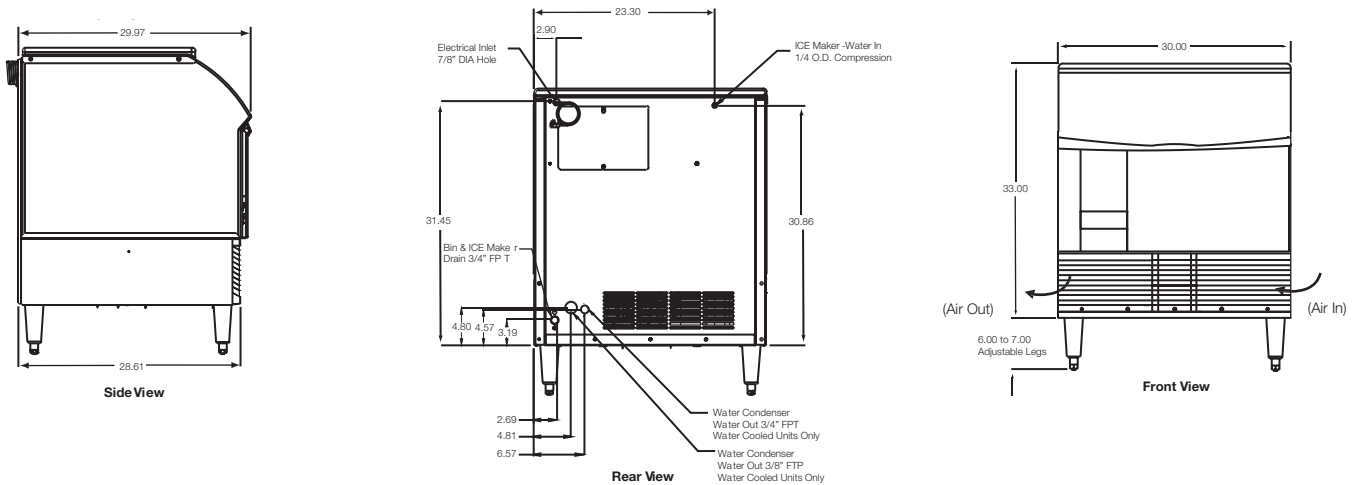

NORDIC CCU0300 SERIES UNDER COUNTER CUBED ICE MAKER

FEATURES:

- Produces up to 356 lbs. (162 Kgs.) of ice per day
- 130 lbs. (59 Kgs.) built-in application storage
- Built in Agion Antimicrobial product protection effective against mold, mildew and fungus
- Low profile – only 39" (991 mm) tall and 30" wide (752 mm)
- Available with an air- or water-cooled condenser
- Durable, rotomolded exterior cladding
- Large bin door opening for easy access
- Adjustable leg height

Protected by Agion

(Dimensions Are In Inches)

MODEL NO.	Cond. Unit	Ice Prod. per 24 hrs. at 70° Air / 50° Water lbs. (Kgs.)	Ice Prod. per 24 hrs. at 90° Air / 70° Water lbs. (Kgs.)	Water Used-Gals. (Ltrs.) per 100 lbs. of ice 90° Air / 70° Water		Kilowatts Used per 100 lbs. of ice 90° Air / 70° Water	Heat Rejection (Btuh)	Electrical Rating	Min. Circuit Amp.
				Ice Prod. Use	Cond. Use				
CCU0300A*1	Air	309 (140)	228 (104)	32.9 (124)	n/a	8.6	5928	115/60/1	13.1
CCU0300W*1	Water	356 (162)	296 (135)	35.6 (135)	175 (662)	5.7	6097	115/60/1	11.1
CCU0300AF5	Air	241 (110)	223 (101)	30.8 (117)	n/a	7.7	5392	220-240/50/1	6.4
CCU0300WF5	Water	314 (143)	267 (121)	36.3 (137)	145 (548)	6.6	5080	220-240/50/1	4.7

* Represents cube size. For full cube substitute an "F", for half cube substitute an "H".
Please note: air-cooled units require 6" (152 mm) front clearance for air intake and exhaust.

1. 90° / 70° figures are rated in accordance with ARI Standard 810.
2. All specifications and performance data are subject to normal manufacturing variances.
3. Application bin storage is 130 lbs. (59 Kgs.) = 90% of Internal Volume x 34 lbs. Per Cubic Foot
4. ARI bin storage is 112 lbs. (51 Kgs.) = 80% of Internal Volume x 30 lbs. Per Cubic Foot

Cube Size:	Width	Depth	Height
Full	7/8" (22mm)	7/8" (22mm)	7/8" (22mm)
Half	3/8" (10mm)	7/8" (22mm)	7/8" (22mm)

NUMBER OF WIRES 3
 MAX. FUSE SIZE 15
 SHIPPING WEIGHT LBS (KGS.) . . 205 (93)

AGENCY LISTINGS LISTED