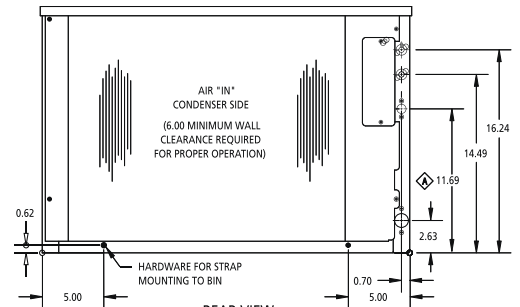

Dimensions and Air Flow

MODEL NO.	Cond. Unit	Ice Prod. per 24 hrs. at 70° Air / 50° Water lbs. (Kgs.)	Ice Prod. per 24 hrs. at 90° Air / 70° Water lbs. (Kgs.)	Water Used-Gals. (Ltrs.) per 100 lbs. of ice 90° Air / 70° Water		Kilowatts Used per 100 lbs. of ice 90° Air / 70° Water	Heat Rejection (Btuh)	Electrical Rating	Min. Circuit Amp.
				Ice Prod. Use	Cond. Use				
CCM0430A*1	Air	525 (239)	378 (172)	21.6 (82)	n/a	6.7	8500	115/60/1	14.4
CCM0430W*1	Water	501 (228)	424 (193)	25.0 (95)	146 (553)	5.1	8222	115/60/1	13.4
CCM0430A*2	Air	540 (245)	383 (174)	26.4 (100)	n/a	7.0	8815	208-230/60/1	8.8
CCM0430W*2	Water	551 (250)	451 (205)	26.5 (100)	127.81 (484)	5.0	8650	208-230/60/1	7.5
CCM0430AF5	Air	530 (241)	376 (171)	23.2 (88)	n/a	8.0	9359	230/50/1	13.0
CCM0430WF5	Water	528 (240)	419 (190)	31.0 (117)	126 (477)	6.7	9362	230/50/1	10.1

* Represents cube size. For full cube substitute an "F", for half cube substitute an "H". Please note: air-cooled units require 6" (152 mm) clearance for air intake and exhaust.

1. 90°/70° figures are rated in accordance with ARI Standard 810.

NUMBER OF WIRES 3
 MAX. FUSE SIZE 15
 SHIPPING WEIGHT LBS (KGS.) . . 165 (75)

AGENCY LISTINGS

Cube Size:	Width	Depth	Height
Full	7/8" (22mm)	7/8" (22mm)	7/8" (22mm)
Half	3/8" (10mm)	7/8" (22mm)	7/8" (22mm)