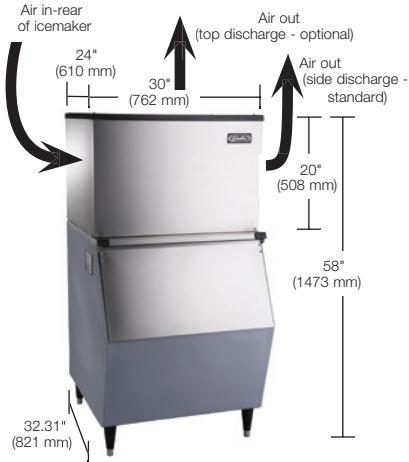

NORDIC CCM0430 SERIES

MODULAR CUBED ICE MAKER

Ice maker shown on B430AP bin

FEATURES:

- Produces up to 525 lbs. (239 Kgs.) of ice per day
- Constructed from corrosion-resistant stainless steel
- Built in Agion Antimicrobial product protection effective against mold, mildew and fungus
- Ultra-low profile – only 20" (508 mm) tall
- Harvest assist reduces utility consumption
- Choice of full or half cube size
- No air filter to clean or replace

Protected by Agion

Nature's antimicrobial

OPERATING LIMITS

Ambient Temp. Range Air & Water	50° - 110°F (10° - 43°C)
Water Temp. Range	40° - 100°F (4.5° - 38°C)
Water Pressure Ice Maker Water in	Min. 20 psi (1.4 bar)
	Max. 60 psi (6.9 bar)
Condenser Inlet Water (Water cooled only)	Min. 20 psi (1.4 bar)
	Max. 60 psi (6.9 bar)

Dimensions and Air Flow

MODEL NO.	Cond. Unit	Ice Prod. per 24 hrs. at 70° Air / 50° Water lbs. (Kgs.)	Ice Prod. per 24 hrs. at 90° Air / 70° Water lbs. (Kgs.)	Water Used-Gals. (Ltrs.) per 100 lbs. of ice 90° Air / 70° Water		Kilowatts Used per 100 lbs. of ice 90° Air / 70° Water	Heat Rejection (Btuh)	Electrical Rating	Min. Circuit Amp.
				Ice Prod. Use	Cond. Use				
CCM0430A*1	Air	525 (239)	378 (172)	21.6 (82)	n/a	6.7	8500	115/60/1	14.4
CCM0430W*1	Water	501 (228)	424 (193)	25.0 (95)	146 (553)	5.1	8222	115/60/1	13.4
CCM0430A*2	Air	540 (245)	383 (174)	26.4 (100)	n/a	7.0	8815	208-230/60/1	8.8
CCM0430W*2	Water	551 (250)	451 (205)	26.5 (100)	127.81 (484)	5.0	8650	208-230/60/1	7.5
CCM0430AF5	Air	530 (241)	376 (171)	23.2 (88)	n/a	8.0	9359	230/50/1	13.0
CCM0430WF5	Water	528 (240)	419 (190)	31.0 (117)	126 (477)	6.7	9362	230/50/1	10.1

* Represents cube size. For full cube substitute an "F", for half cube substitute an "H". Please note: air-cooled units require 6" (152 mm) clearance for air intake and exhaust.

1. 90°/70° figures are rated in accordance with ARI Standard 810.