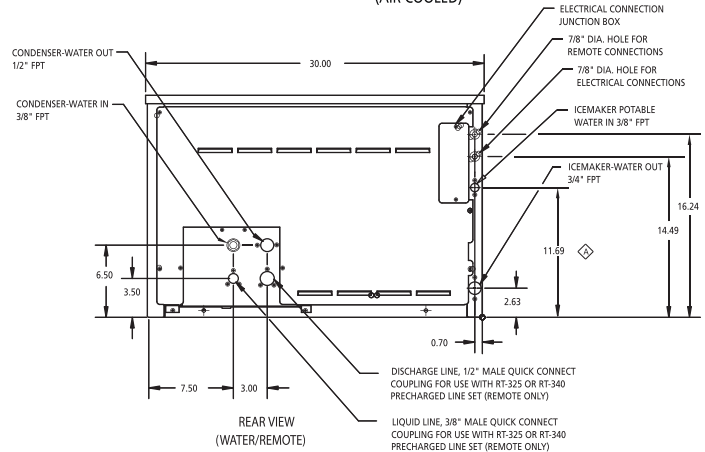

NORDIC CCM0430 SERIES

MODULAR CUBED ICE MAKER

Ice maker shown on B430AP bin

FEATURES:

- Produces up to 525 lbs. (239 Kgs.) of ice per day
- Constructed from corrosion-resistant stainless steel
- Built in Agion Antimicrobial product protection effective against mold, mildew and fungus
- Ultra-low profile – only 20" (508 mm) tall
- Harvest assist reduces utility consumption
- Choice of full or half cube size
- No air filter to clean or replace

Dimensions and Air Flow

MODEL NO.	Cond. Unit	Ice Prod. per 24 hrs. at 70° Air / 50° Water lbs. (Kgs.)	Ice Prod. per 24 hrs. at 90° Air / 70° Water lbs. (Kgs.)	Water Used-Gals. (Ltrs.) per 100 lbs. of ice 90° Air / 70° Water		Kilowatts Used per 100 lbs. of ice 90° Air / 70° Water	Heat Rejection (Btuh)	Electrical Rating	Min. Circuit Amp.
				Ice Prod. Use	Cond. Use				
CCM0430A*1	Air	525 (239)	378 (172)	21.6 (82)	n/a	6.7	8500	115/60/1	14.4
CCM0430W*1	Water	501 (228)	424 (193)	25.0 (95)	146 (553)	5.1	8222	115/60/1	13.4
CCM0430A*2	Air	540 (245)	383 (174)	26.4 (100)	n/a	7.0	8815	208-230/60/1	8.8
CCM0430W*2	Water	551 (250)	451 (205)	26.5 (100)	127.81 (484)	5.0	8650	208-230/60/1	7.5
CCM0430AF5	Air	530 (241)	376 (171)	23.2 (88)	n/a	8.0	9359	230/50/1	13.0
CCM0430WF5	Water	528 (240)	419 (190)	31.0 (117)	126 (477)	6.7	9362	230/50/1	10.1

* Represents cube size. For full cube substitute an "F", for half cube substitute an "H". Please note: air-cooled units require 6" (152 mm) clearance for air intake and exhaust.

1. 90°/70° figures are rated in accordance with ARI Standard 810.

NUMBER OF WIRES 3
 MAX. FUSE SIZE 15
 SHIPPING WEIGHT LBS (KGS.) . . 165 (75)

AGENCY LISTINGS

Cube Size:	Width	Depth	Height
Full	7/8" (22mm)	7/8" (22mm)	7/8" (22mm)
Half	3/8" (10mm)	7/8" (22mm)	7/8" (22mm)