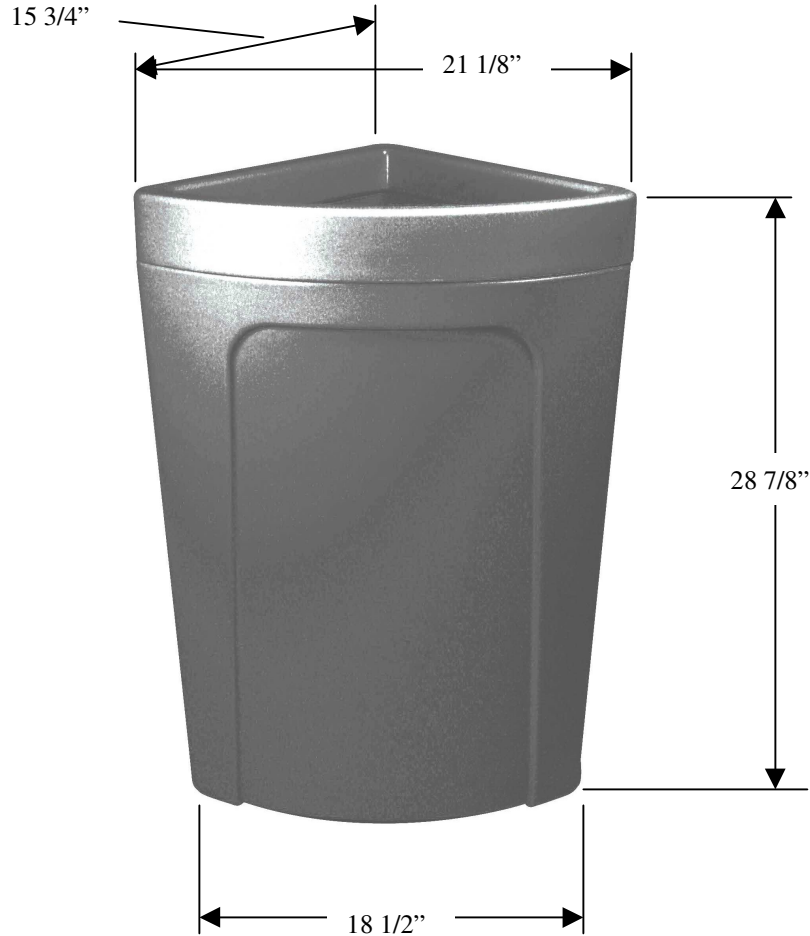

### **Specification Sheet For: #8324 Corner'Round**

Detailed Description:	8324 Corner'Round Receptacle with Bag Securing Rim
Material:	Linear Low Density Polyethylene
Capacity:	21 gallon
Colors Available:	Beige, Black, Brown, Grey
Poly Liner Size:	30" x 36" or 30" x 37"
Carton Quantity:	2 each per carton
Modular Quantity:	6 packs of 2 each/mod
Shipping Weight:	22.5 lbs.
Carton Cube:	6.34 cubic feet