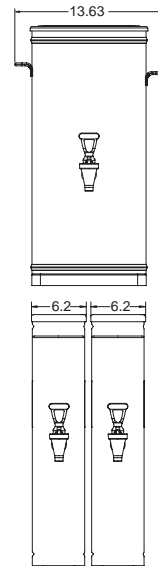

Space Saving:
Two TDO-N dispensers fit within footprint of one TDS-3.

For current specification sheets and other information, go to www.bunn.com.

Related Products

Faucet Assembly

Product No.: 03260.0003