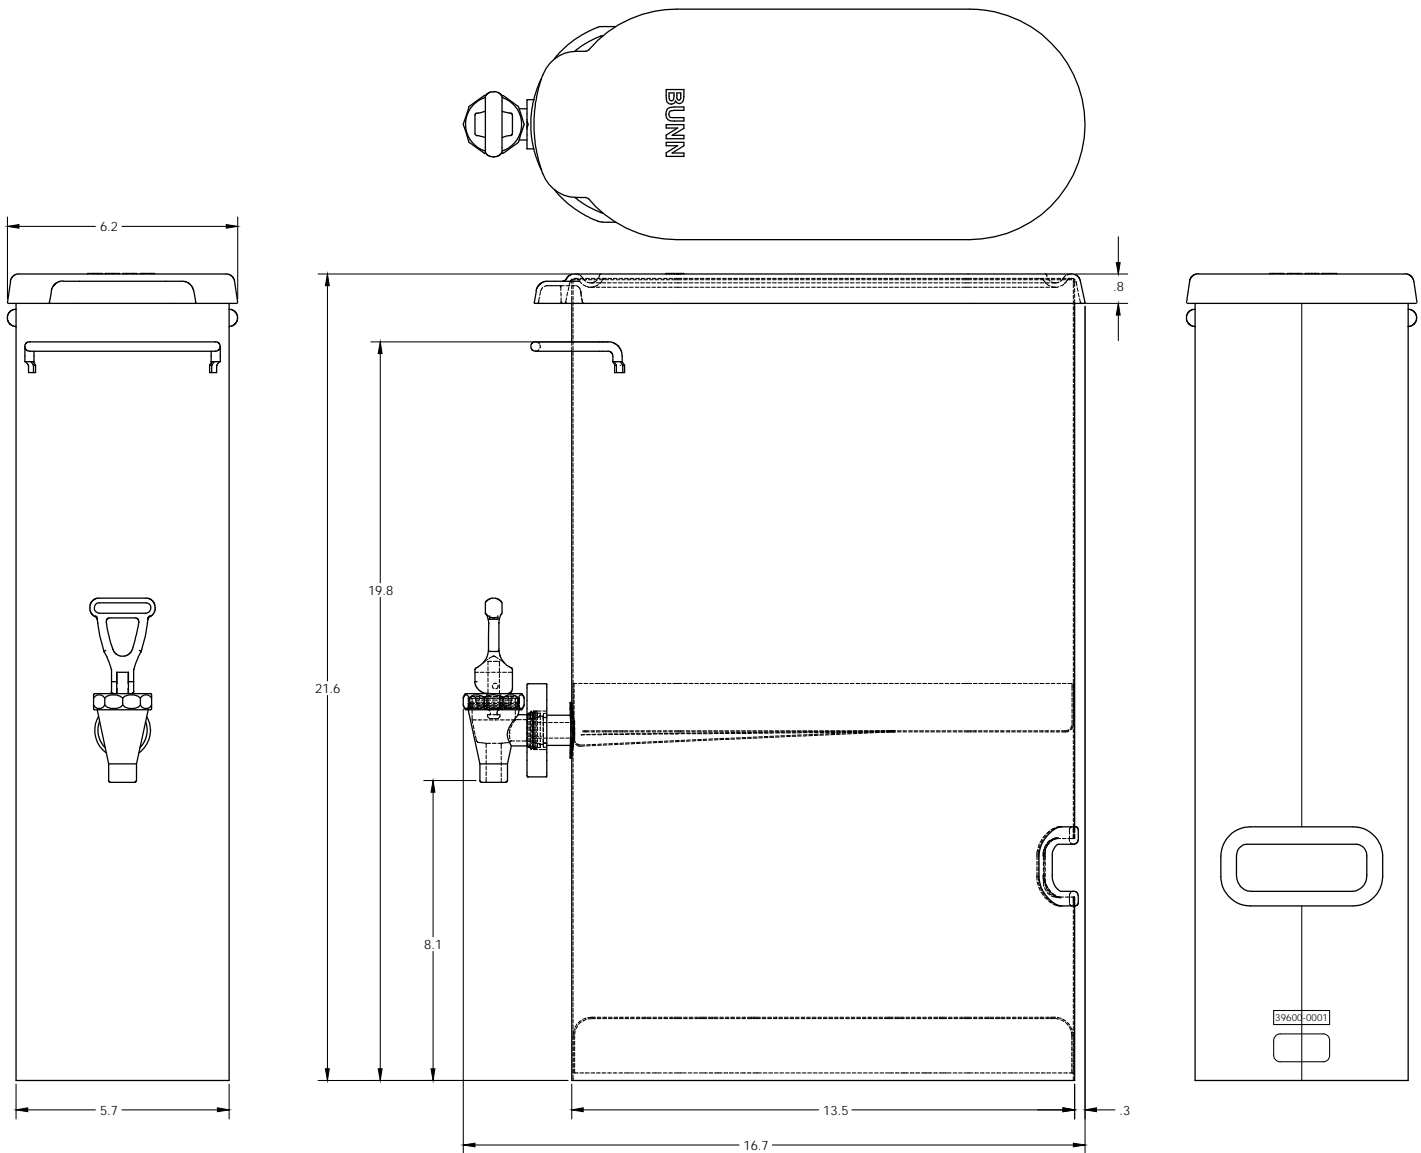

Dimensions & Specifications

Model	Product #	Cubic Measure	Shipping Weight
TDO-N-3.5	39600.0001	1.4 ft³	12.3 lbs.
TDO-N-3.5 (pinch tube faucet*)	39600.0008	1.4 ft³	12.3 lbs.

* Pinch tube faucet requires bag liner for proper operation.

Electrical: No electrical

Plumbing: N/A

Bunn-O-Matic® Corporation - 1400 Stevenson Drive Springfield, Illinois 62703 • 800-637-8606 • 217-529-6601 • Fax 217-529-6644 • www.bunn.com

BUNN® practices continuous product research and improvement. We reserve the right to change specifications and product design without notice. Such revisions do not entitle the buyer to corresponding changes, improvements, additions or replacements for previously purchased equipment.

All dimensions shown in inches.

3/09 © Bunn-O-Matic Corporation