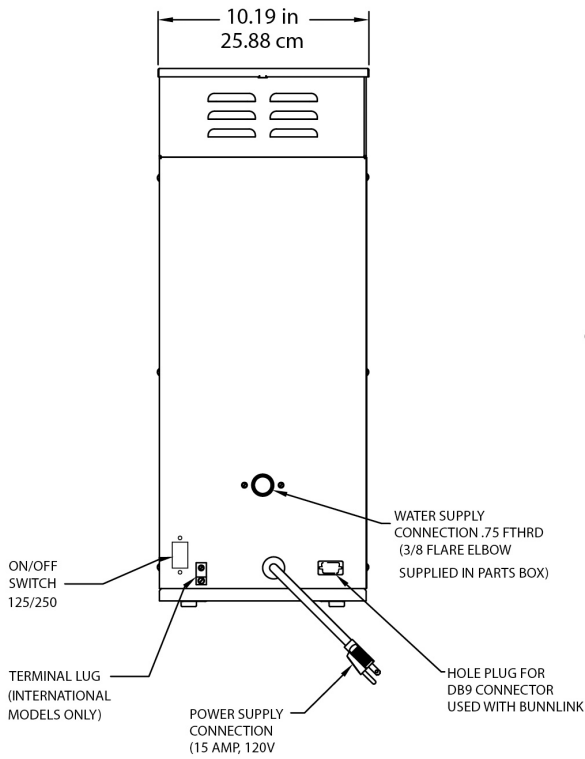

Created on:
08/01/2016

| | Unit | | | Shipping | | | | |
|---------|----------|----------|----------|----------|--------|-------|------------|--------|
| | Width | Height | Depth | Width | Height | Depth | Weight | Volume |
| English | 10.0 in. | 26.2 in. | 19.9 in. | - | - | - | 46.860 lbs | - |
| Metric | 25.4 cm | 66.5 cm | 50.5 cm | - | - | - | 21.256 kgs | - |