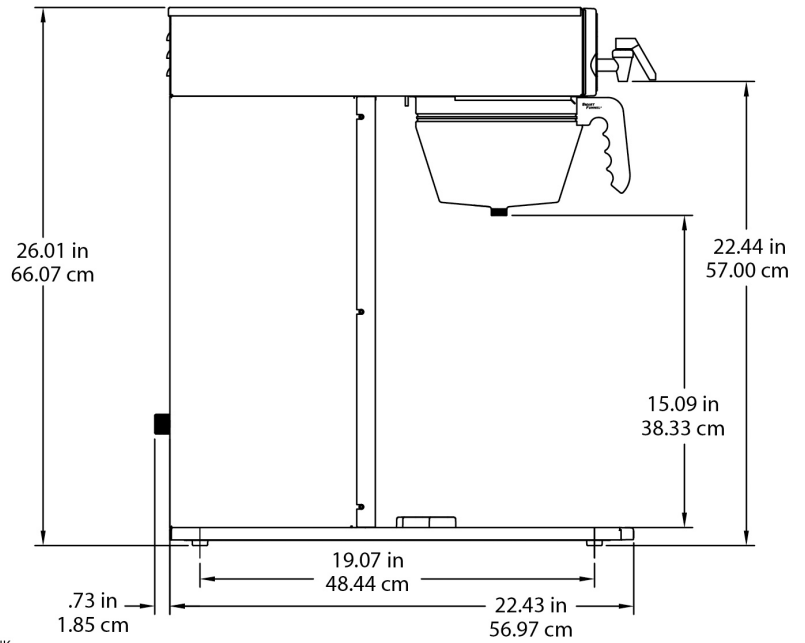

Created on:
08/01/2016

| | Unit | | | Shipping | | | | |
|---------|----------|----------|----------|----------|--------|-------|------------|--------|
| | Width | Height | Depth | Width | Height | Depth | Weight | Volume |
| English | 10.0 in. | 26.2 in. | 19.9 in. | - | - | - | 46.860 lbs | - |
| Metric | 25.4 cm | 66.5 cm | 50.5 cm | - | - | - | 21.256 kgs | - |