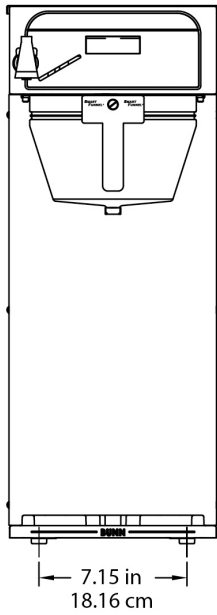

Electrical & Capacity

| Volts | Amps | Watts | Cord Attached | Plug Type | 8oz cups/hr 236ml cups/hr | Input H ₂ O Temp. | Phase | # Wires plus Ground | Hertz |
|---------|------|-------|---------------|------------|------------------------------|------------------------------|-------|---------------------|-------|
| 120 | 14 | 1700 | Yes | NEMA 5-15P | - | 60°F (15.5°C) | 1 | 2 | 60 |
| 120/208 | 14 | 2900 | - | N/A | 1088 | 60°F (15.5°C) | - | - | - |
| 120/240 | 17 | 4050 | - | N/A | 1446 | 60°F (15.5°C) | - | - | - |

Plumbing Requirements

| PSI | kPa | Fitting Supplied | Water Flow Required (GPM) |
|-------|---------|-------------------------|---------------------------|
| 20-90 | 138-621 | 3/8" Male Flare Fitting | - |

Created on:
08/01/2016

| | Unit | | | Shipping | | | | |
|---------|----------|----------|----------|----------|--------|-------|------------|--------|
| | Width | Height | Depth | Width | Height | Depth | Weight | Volume |
| English | 10.0 in. | 26.2 in. | 19.9 in. | - | - | - | 46.860 lbs | - |
| Metric | 25.4 cm | 66.5 cm | 50.5 cm | - | - | - | 21.256 kgs | - |