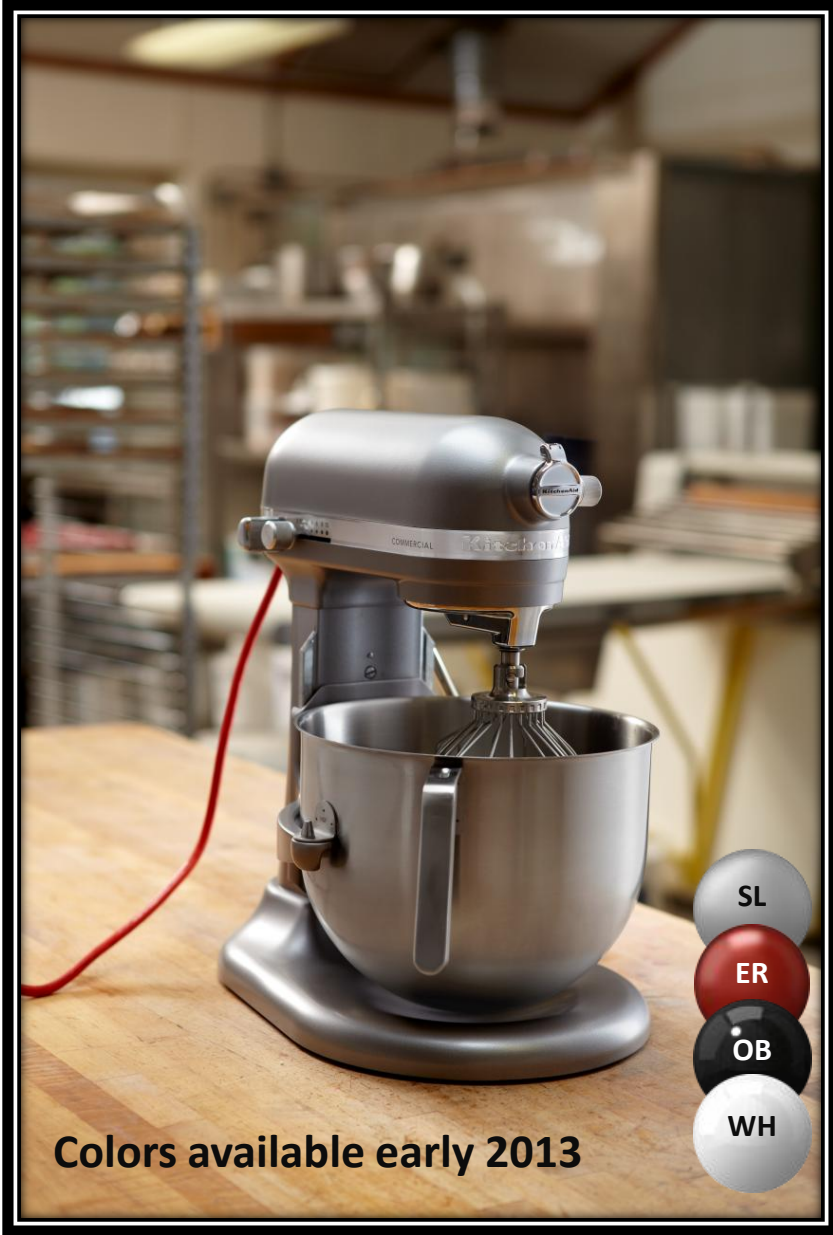

Commercial Bowl Lift NSF Mixer Capacity

- SL
- ER
- OB
- WH

Colors available early 2013

<u>Commercial NSF Mixers</u>		
<u>Product</u>	<u>Accessory</u>	<u>7Qt Mixer</u> KSM7990
Egg Whites	Wire Whip	½ qt
Mashed Potatoes	Flat Beater	8.5 lbs
Whipped Cream	Wire Whip	2 qt
Flour	Flat Beater	16 Cups
Cookies, sugar	Flat Beater	14 doz
Dough	Hook	8.5 lbs
Loaves of Bread	Hook	8.5 loaves of 1.5 lbs loaves