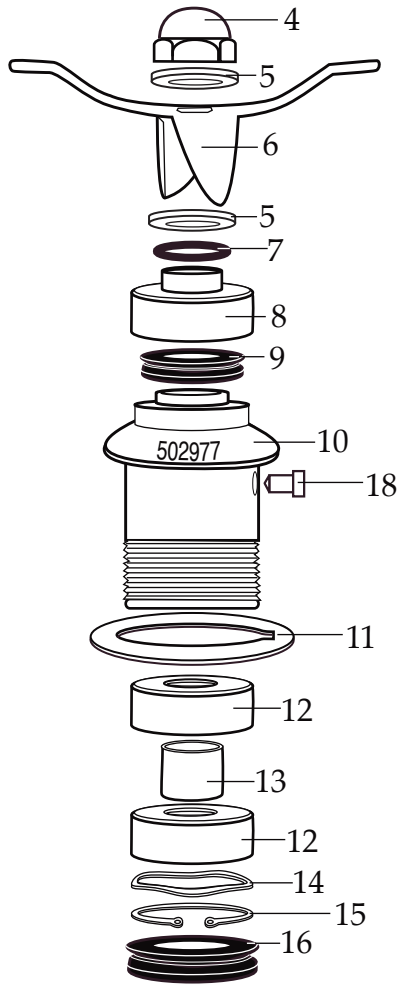

**WARING**  
**COMMERCIAL**

**CB15V**

One Gallon Variable Speed Blender

**CBL10**  
Hot Blending Lid  
(optional)

**502977**

Blending Assembly

**013304**  
NSF Seal

**502235** - Container with Blending Assembly

Illustration #	Part #	Description
34	030453	Control Panel Baffle
35	002984	Washer (4 required)
36	016691	Screw (4 required)
37	503323	Motor with Sensor
38	018791	Screen
39	026500	Screw (6 required)
40	013731	Cable Tie (5 required)
41	026318	Baffle
42	018811	Strain Relief
43	503329	Cord Set
44	002943	Washer for ground
45	027278	Screw for ground
46	026317	Bottom Housing
47	002984	Washer (4 required)
48	026412	Screw (4 required)
49	026296	Foot (4 required)
50	018314	Washer (4 required)
51	026493	Screw (4 required)

**Wiring Diagram**

Illustration #	Part #	Description
34	030453	Control Panel Baffle
35	002984	Washer (4 required)
36	016691	Screw (4 required)
37	503323	Motor with Sensor
38	018791	Screen
39	026500	Screw (6 required)
40	013731	Cable Tie (5 required)
41	026318	Baffle
42	018811	Strain Relief
43	503329	Cord Set
44	002943	Washer for ground
45	027278	Screw for ground
46	026317	Bottom Housing
47	002984	Washer (4 required)
48	026412	Screw (4 required)
49	026296	Foot (4 required)
50	018314	Washer (4 required)
51	026493	Screw (4 required)