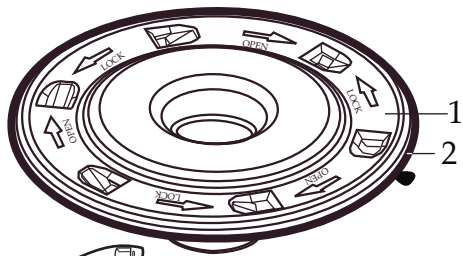

**WARING**  
**COMMERCIAL**

**CB15V**

One Gallon Variable Speed Blender

**CBL10**  
Hot Blending Lid  
(optional)

**502977**

Blending Assembly

**013304**  
NSF Seal

**502235** - Container with Blending Assembly