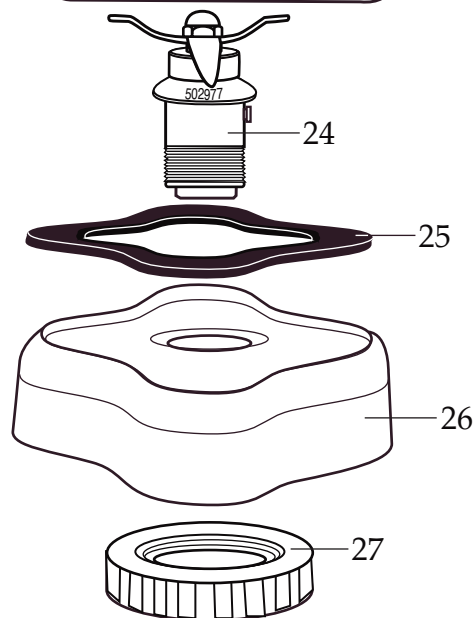

**WARING**  
**COMMERCIAL**

**CB15V**

One Gallon Variable Speed Blender

**CBL10**  
Hot Blending Lid  
(optional)

**502977**

Blending Assembly

**013304**  
NSF Seal

**502235** - Container with Blending Assembly

## Unit Information

3 Limited Motor Warranty  
15.0 Amps.  
1,500-18,500 RPM's (no load)

<b>Illustration #</b>	<b>Part #</b>	<b>Description</b>
1	024000	Outer Lid-polycarbonate for hot blending
2	026496	Gasket for plastic outer lid
3	023998	Baffle Cup for hot blending lid
4	002972	Cap Nut
5	027581	Washer-flat
6	027683	Blade
7	018389	"O" Ring
8	027582	Bearing Cap
9	018390	"V" Ring-small
10	023934	Bearing Holder
11	004946	Washer
12	018386	Bearing
13	023926	Spacer
14	023907	Spring Washer
15	023927	Retaining Ring
16	023906	"V" Ring-large
17	023933	Drive Shaft
18	025817	Key
19	028530	Cover Insert
20	028226	Outer Lid
21	008791	Latch Wire 3 Req.'d
22	502773	Bracket Assembly (spot welded to container 3 required)
23	023909	Double Handle Container
24	502977	Blending Assembly (complete)
25	004949	Gasket for container base
26	025571	Container Support (container base)
27	012008	Lock Nut
28	503328	Coupling
29	025871	Jar Pad
30	028025	Top Housing
31	030201	Control Panel Assembly
32	029888	Control Panel Rear
33	026497	Screw (4 required)

Illustration #	Part #	Description
34	030453	Control Panel Baffle
35	002984	Washer (4 required)
36	016691	Screw (4 required)
37	503323	Motor with Sensor
38	018791	Screen
39	026500	Screw (6 required)
40	013731	Cable Tie (5 required)
41	026318	Baffle
42	018811	Strain Relief
43	503329	Cord Set
44	002943	Washer for ground
45	027278	Screw for ground
46	026317	Bottom Housing
47	002984	Washer (4 required)
48	026412	Screw (4 required)
49	026296	Foot (4 required)
50	018314	Washer (4 required)
51	026493	Screw (4 required)