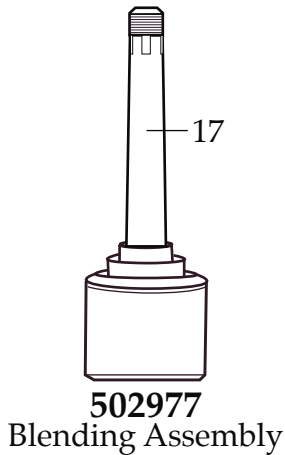

**WARING**  
**COMMERCIAL**

**CB15V**

One Gallon Variable Speed Blender

**CBL10**  
Hot Blending Lid  
(optional)

**502977**

Blending Assembly

**013304**  
NSF Seal

**502235** - Container with Blending Assembly