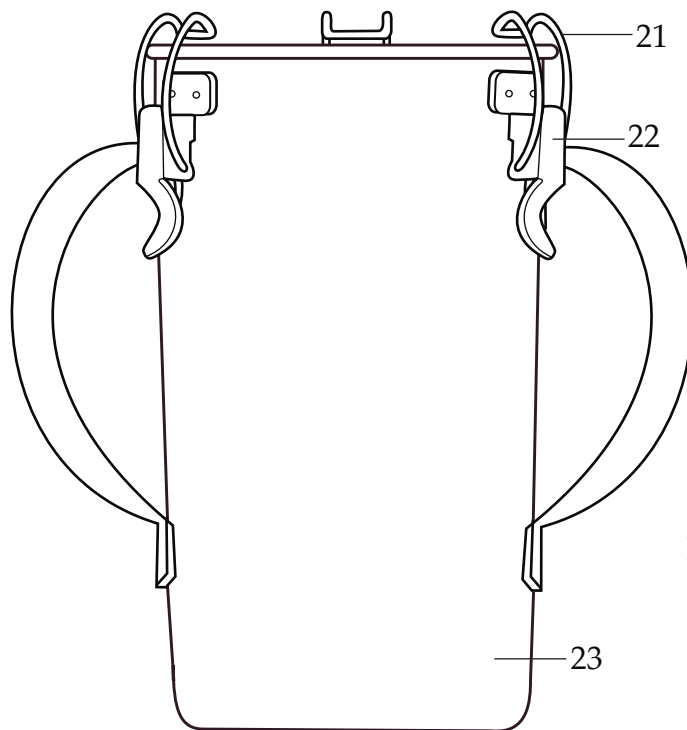

**WARING**  
**COMMERCIAL**

**CB15V**

One Gallon Variable Speed Blender

**CBL10**  
Hot Blending Lid  
(optional)

**502977**

Blending Assembly

**013304**  
NSF Seal

**502235** - Container with Blending Assembly

**704587** - Container Complete with Lid

**704350** - Container Complete with Stainless Steel Lid