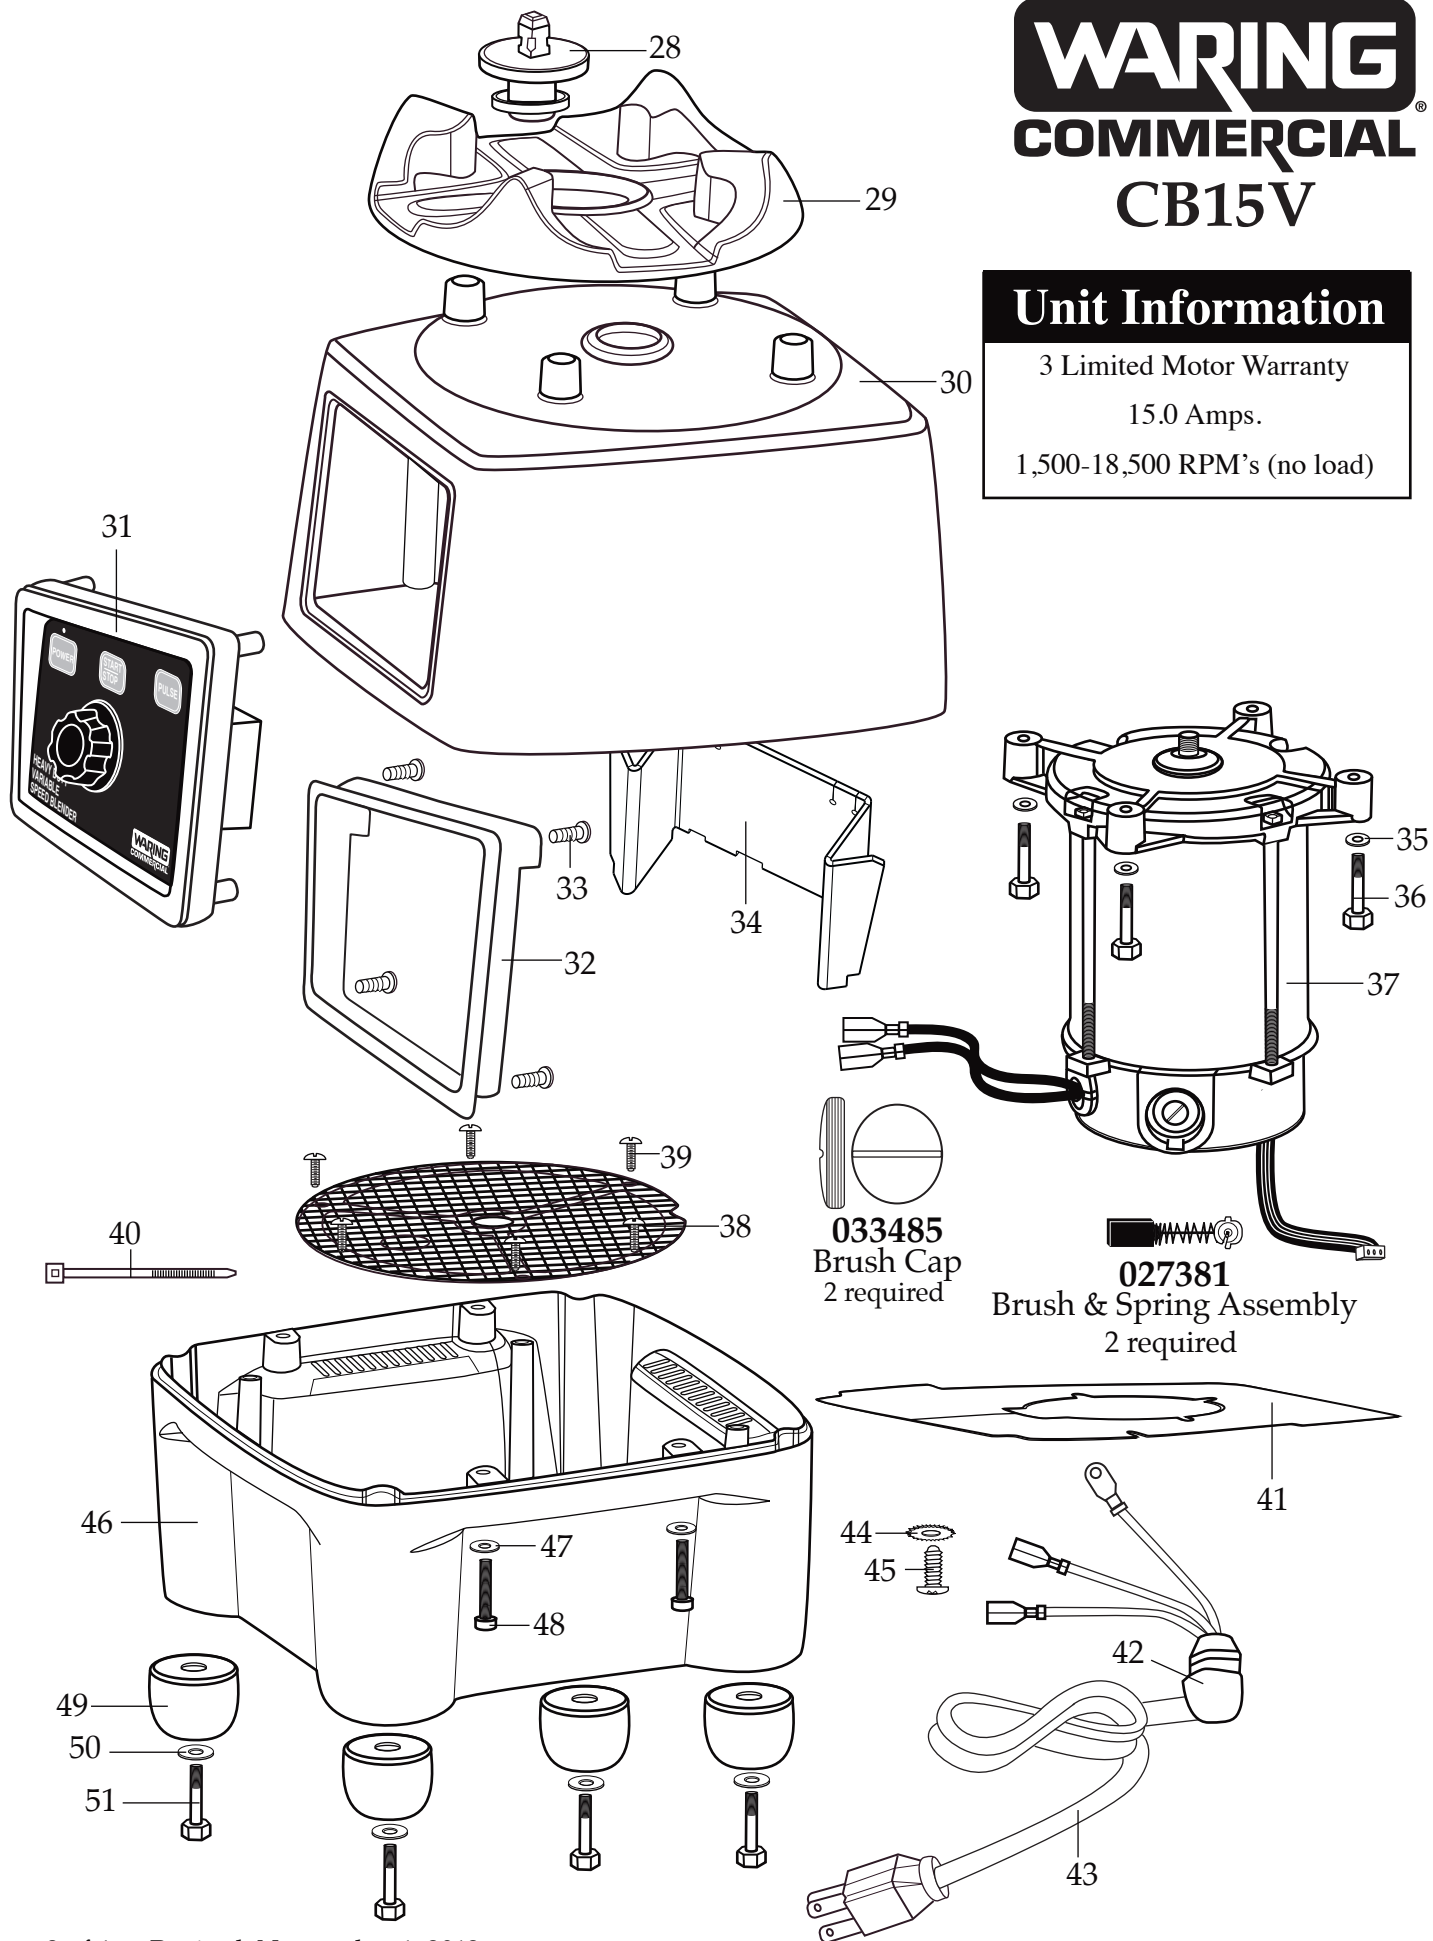

**WARING**  
**COMMERCIAL**

**CB15V**

One Gallon Variable Speed Blender

**CBL10**  
Hot Blending Lid  
(optional)

**502977**

Blending Assembly

**013304**  
NSF Seal

**502235** - Container with Blending Assembly

**704587** - Container Complete with Lid

**704350** - Container Complete with Stainless Steel Lid

## Unit Information

3 Limited Motor Warranty  
15.0 Amps.  
1,500-18,500 RPM's (no load)

<b>Illustration #</b>	<b>Part #</b>	<b>Description</b>
1	024000	Outer Lid-polycarbonate for hot blending
2	026496	Gasket for plastic outer lid
3	023998	Baffle Cup for hot blending lid
4	002972	Cap Nut
5	027581	Washer-flat
6	027683	Blade
7	018389	"O" Ring
8	027582	Bearing Cap
9	018390	"V" Ring-small
10	023934	Bearing Holder
11	004946	Washer
12	018386	Bearing
13	023926	Spacer
14	023907	Spring Washer
15	023927	Retaining Ring
16	023906	"V" Ring-large
17	023933	Drive Shaft
18	025817	Key
19	028530	Cover Insert
20	028226	Outer Lid
21	008791	Latch Wire 3 Req.'d
22	502773	Bracket Assembly (spot welded to container 3 required)
23	023909	Double Handle Container
24	502977	Blending Assembly (complete)
25	004949	Gasket for container base
26	025571	Container Support (container base)
27	012008	Lock Nut
28	503328	Coupling
29	025871	Jar Pad
30	028025	Top Housing
31	030201	Control Panel Assembly
32	029888	Control Panel Rear
33	026497	Screw (4 required)

Illustration #	Part #	Description
34	030453	Control Panel Baffle
35	002984	Washer (4 required)
36	016691	Screw (4 required)
37	503323	Motor with Sensor
38	018791	Screen
39	026500	Screw (6 required)
40	013731	Cable Tie (5 required)
41	026318	Baffle
42	018811	Strain Relief
43	503329	Cord Set
44	002943	Washer for ground
45	027278	Screw for ground
46	026317	Bottom Housing
47	002984	Washer (4 required)
48	026412	Screw (4 required)
49	026296	Foot (4 required)
50	018314	Washer (4 required)
51	026493	Screw (4 required)